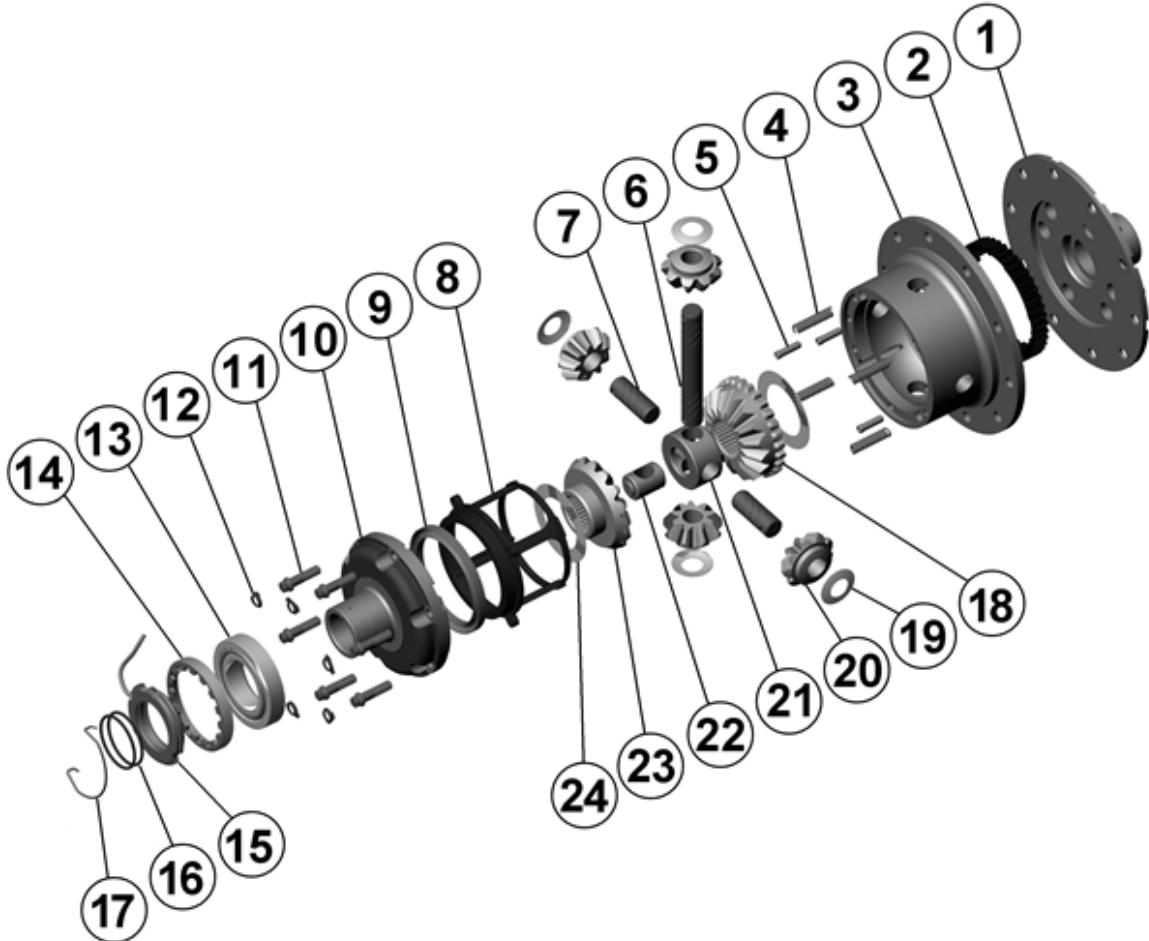

### PARTS LIST

ITEM #	QTY	DESCRIPTION	PART #	NOTES
01	1	FLANGE CAP	020304	
02	1	CLUTCH GEAR	050202	
03	1	DIFFERENTIAL CASE	040305	
04	1	RETURN SPRINGS (PK OF 4)	150101SP	
05	1	RETAINING PIN SET (PK OF 4)	120303SP	
06	1	LONG CROSS SHAFT	060205	
07	2	SHORT CROSS SHAFT	060402	
08	1	PISTON	040202SP	
09	1	BONDED SEAL	160705SP	
10	1	CYLINDER CAP ASSEMBLY	030214	
11	1	CYL CAP RETAINING BOLT (PK OF 8)	200205SP	
12	1	LOCKING TAB (8mm) (PK OF 8)	150401SP	
13	1	TAPERED ROLLER BEARING	NOT SUPPLIED	
14	1	ADJUSTER NUT	100102SP	
15	1	SEAL HOUSING KIT	081902SP	
16	1	SEAL HOUSING O-RINGS (PK OF 2)	160235SP	1
17	1	SEAL HOUSING RETAINING CLIP	150601SP	
18	1	SPLINED SIDE GEAR	SEE NOTE	2
19	1	PINION THRUST WASHER(PK OF 4)	151102SP	
20	4	PINION GEAR	SEE NOTE	2
21	1	SPIDER BLOCK	070201SP	
22	1	THRUST BLOCK	110101SP	
23	1	SIDE GEAR	SEE NOTE	2
24	1	S GEAR THRUST WASHER (PK OF 2)	151002SP	
*	9	RING GEAR BOLT SPACER	4581061	
*	1	BULKHEAD FITTING KIT (O-RING TYPE)	170111	
*	1	PUSH-IN FITTING (5mm to 1/8"BSPP)	170201SP	
*	1	AIR LINE (5mm DIA X 6m LONG)	170301SP	
*	1	SOLENOID VALVE (12V)	180103	
*	1	SWITCH	180209SP	
*	1	SWITCH COVER (REAR)	180211SP	
*	1	CABLE TIE (PK OF 25)	180305	
*	1	OPERATING & SERVICE MANUAL	210200	
*	1	INSTALLATION GUIDE	210204	

### NOTES

- 1 For replacement O-rings use only BS133 Viton 75
- 2 Available only as complete 6 gear set # 728A024
- For information on RD04 models with metal pistons, contact ARB.
- For seal housing set-up refer to tech notes (Section 5.1 & 5.2).

**RD04**

Nissan H233,31 SPL\*\*

**\*\*THIS MODEL WAS SUPERSEDED BY RD134, CROSSED OUT PARTS NOT AVAILABLE**

### SPECIFICATIONS

Axle Spline	31 tooth, Ø32mm [1.26"]
Ratio Supported	All
Ring Gear ID	146.0mm [5.75"]
Ring Gear Bolts	9 bolts on Ø180mm [7.09"]
Ring Gear Bolt Size	10mm
Ring Gear Torque	86Nm [64 ft-lb]
Backlash	0.15-0.20mm [0.006-0.008"]
Bearing Cap Torque	99Nm [73 ft-lb]