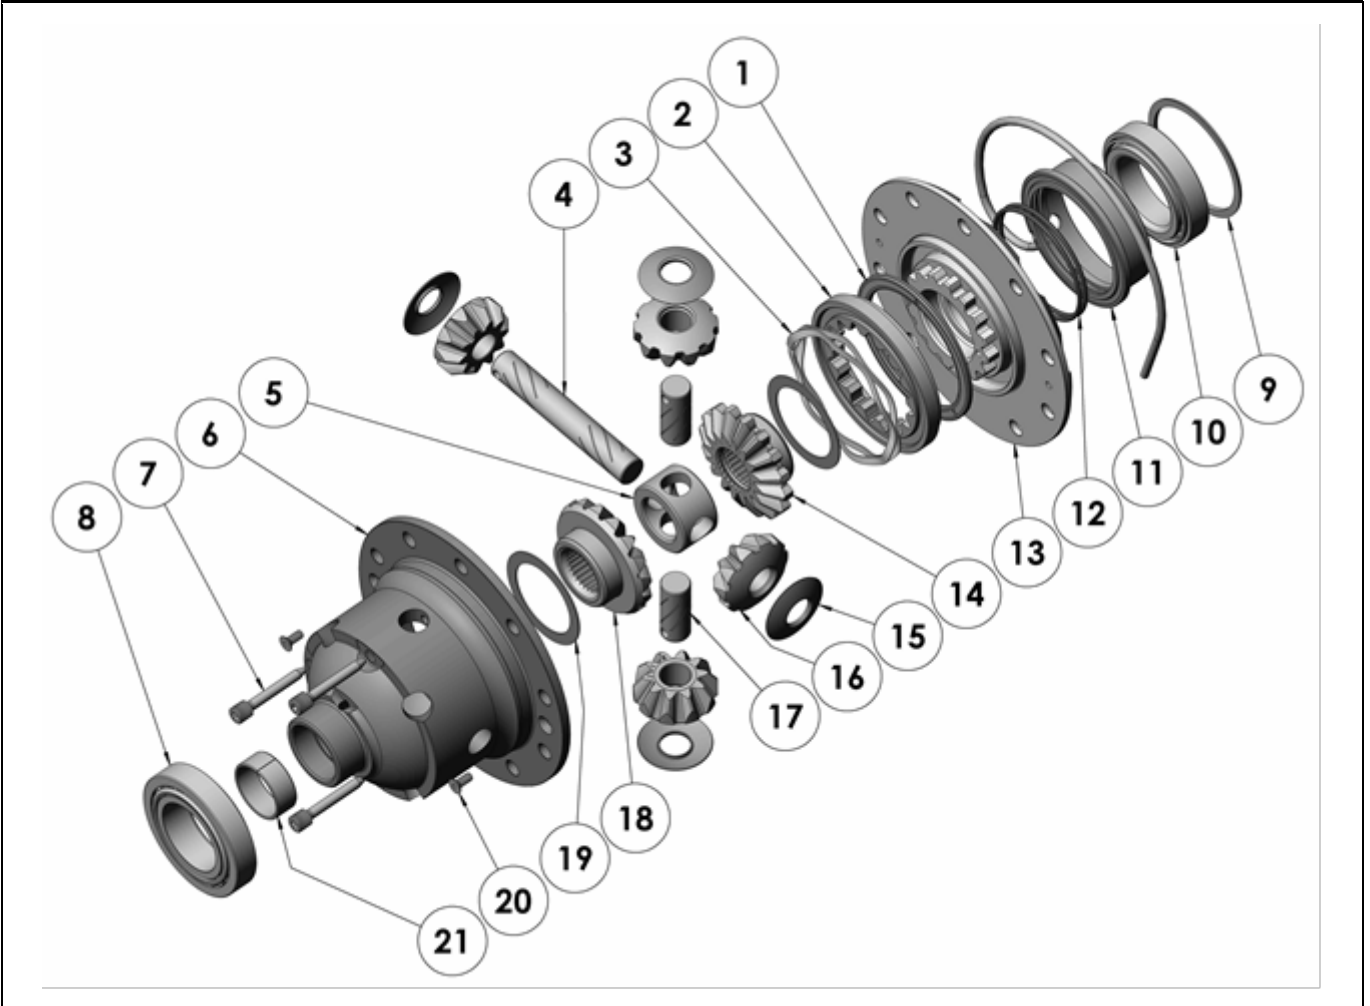

### PARTS LIST

ITEM #	QTY	DESCRIPTION	PART #	NOTES
1	1	BONDED SEAL	160701SP	
2	1	CLUTCH GEAR & WAVESPRING KIT	050902SP	
3	1	WAVESPRING	150702SP	
4	1	LONG CROSS SHAFT	061302SP	
5	1	SPIDER BLOCK	070503SP	
6	1	DIFFERENTIAL CASE	013107SP	
7	1	RETAINING PIN SET (PK OF 4)	120601SP	
8	1	TAPERED ROLLER BEARING	NOT SUPPLIED	
9	1	SHIM KIT	SHK008	
*	1	MASTER SHIM	150320	
10	1	TAPERED ROLLER BEARING	160117	2
11	1	SEAL HOUSING KIT	081701SP	
12	1	SEAL HOUSING O-RINGS (PK OF 2)	160251SP	1
13	1	FLANGE CAP KIT	028507SP	
14	1	SPLINED SIDE GEAR	SEE NOTE	3
15	4	PINION THRUST WASHER	SEE NOTE	4
16	4	PINION GEAR	SEE NOTE	3
17	2	SHORT CROSS SHAFT	061402SP	
18	1	SIDE GEAR	SEE NOTE	3
19	2	SIDE GEAR THRUST WASHER	SEE NOTE	4
20	1	COUNTERSUNK SCREW (PK OF 2)	200213SP	
21	1	ANTI-FRICTION BUSHING (PTFE)	160803SP	
*	1	AIR LINE (6mm DIA X 6m LONG)	170314SP	5
*	1	BULKHEAD FITTING KIT (BANJO TYPE)	170114	5
*	1	SOLENOID VALVE (12V)	180103	
*	1	CABLE TIE (PK OF 25)	180305	
*	1	SWITCH	180209SP	
*	1	SWITCH COVER (FRONT)	180210SP	
*	1	OPERATING & SERVICE MANUAL	210200	
*	1	INSTALLATION GUIDE	2102110	

\* *Not illustrated in exploded view*

### NOTES

- 1 For replacement O-rings use only BS149 Viton 75.
- 2 For replacement bearing use Timken part # LM503349 / LM503310.
- 3 Available only as complete 6 gear set # 728J051
- 4 Available only as complete thrust washer kit #730J01
- 5 All diffs produced before serial #17070001 came with 5mm air connection system. For information contact ARB.
- Spare axle retaining clips may be required (not supplied) to refit CV shafts.

**RD110**

MITSUBISHI IFS,28 SPL

**EXPLODED DIAGRAM****SPECIFICATIONS**

Axle Spline	28 tooth, Ø28.8mm [1.13"]
Ratio Supported	All
Ring Gear ID	124.0mm [4.88"]
Ring Gear Bolts	10 bolts on Ø150mm [5.91"]
Ring Gear Torque	85Nm [63 ft-lb]
Backlash	0.13-0.18mm [0.005-0.007"]
Bearing Cap Torque	60Nm [44 ft-lb]