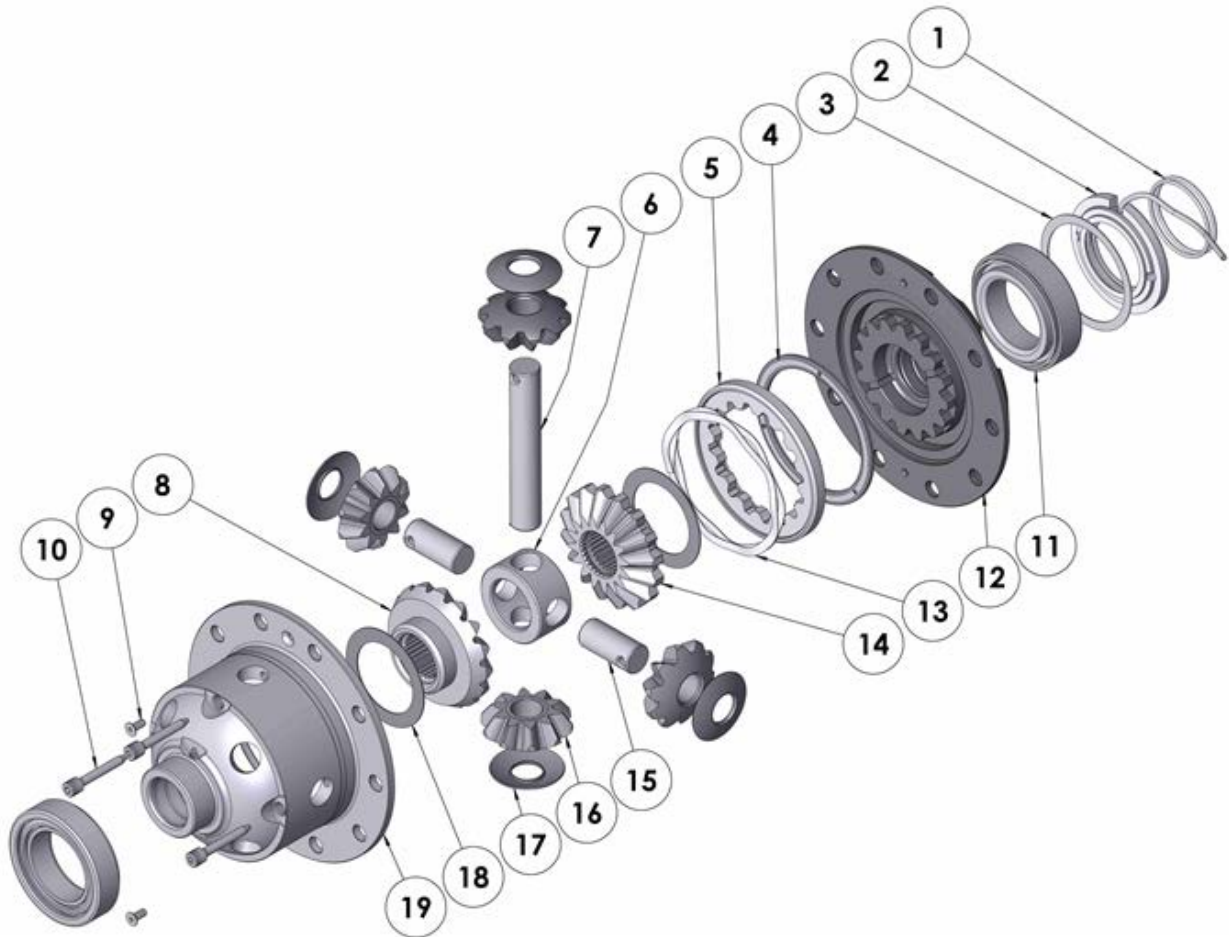

### PARTS LIST

ITEM #	QTY	DESCRIPTION	PART #	NOTES
01	1	SEAL HOUSING O-RINGS (PK OF 2)	160235SP	1
02	1	SEAL HOUSING KIT	081804SP	
03	1	SHIM KIT	SHK008	
04	1	BONDED SEAL	160702SP	
05	1	CLUTCH GEAR & WAVESPRING KIT	050906SP	
06	1	SPIDER BLOCK	070201SP	
07	1	LONG CROSS SHAFT	060204SP	
08	1	SIDE GEAR	SEE NOTE	2
09	1	COUNTERSUNK SCREW (PK OF 2)	200213SP	
10	1	RETAINING PIN SET (PK OF 4)	120601SP	
11	1	TAPERED ROLLER BEARING	NOT SUPPLIED	
12	1	FLANGE CAP KIT	027319SP	
13	1	WAVESPRING	150706SP	
14	1	SPLINED SIDE GEAR	SEE NOTE	2
15	2	SHORT CROSS SHAFT	060403SP	
16	4	PINION GEAR	SEE NOTE	2
17	4	PINION THRUST WASHER	SEE NOTE	3
18	2	SIDE GEAR THRUST WASHER	SEE NOTE	3
19	1	DIFFERENTIAL CASE	013019SP	
*	1	BULKHEAD FITTING KIT (BANJO TYPE)	170114	4
*	1	AIR LINE (6mm DIA X 6m LONG)	170314	4
*	1	SOLENOID VALVE (12V)	180103	
*	1	SWITCH	180209SP	
*	1	SWITCH COVER (REAR)	180211SP	
*	1	CABLE TIE (PK OF 25)	180305	
*	1	OPERATING & SERVICE MANUAL	210200	
*	1	INSTALLATION GUIDE	2102133	

\* *Not illustrated in exploded view*

### NOTES

- 1 For replacement O-rings use only BS133 Viton 75.
- 2 Available only as complete 6 gear set # 728H111
- 3 Available only as complete thrust washer kit #730H01
- 4 All diffs produced before serial #17070001 came with 5mm air connection system. For information contact ARB.
- For 8" Toyota adjuster nut pre-loaded rear refer to RD132 ([Section 2.132](#)).

### SPECIFICATIONS

Axle Spline	30 tooth, Ø33mm [1.31"]
Ratio Supported	All
Ring Gear ID	126.4mm [4.96"]
Ring Gear OD	200mm [8"]
Ring Gear Bolts	10 bolts on Ø148.5mm [5.84"]
Ring Gear Torque	95Nm [70 ft-lb]
Backlash	0.15-0.25mm [0.006-0.010"]
Bearing Cap Torque	95Nm [70 ft-lb]