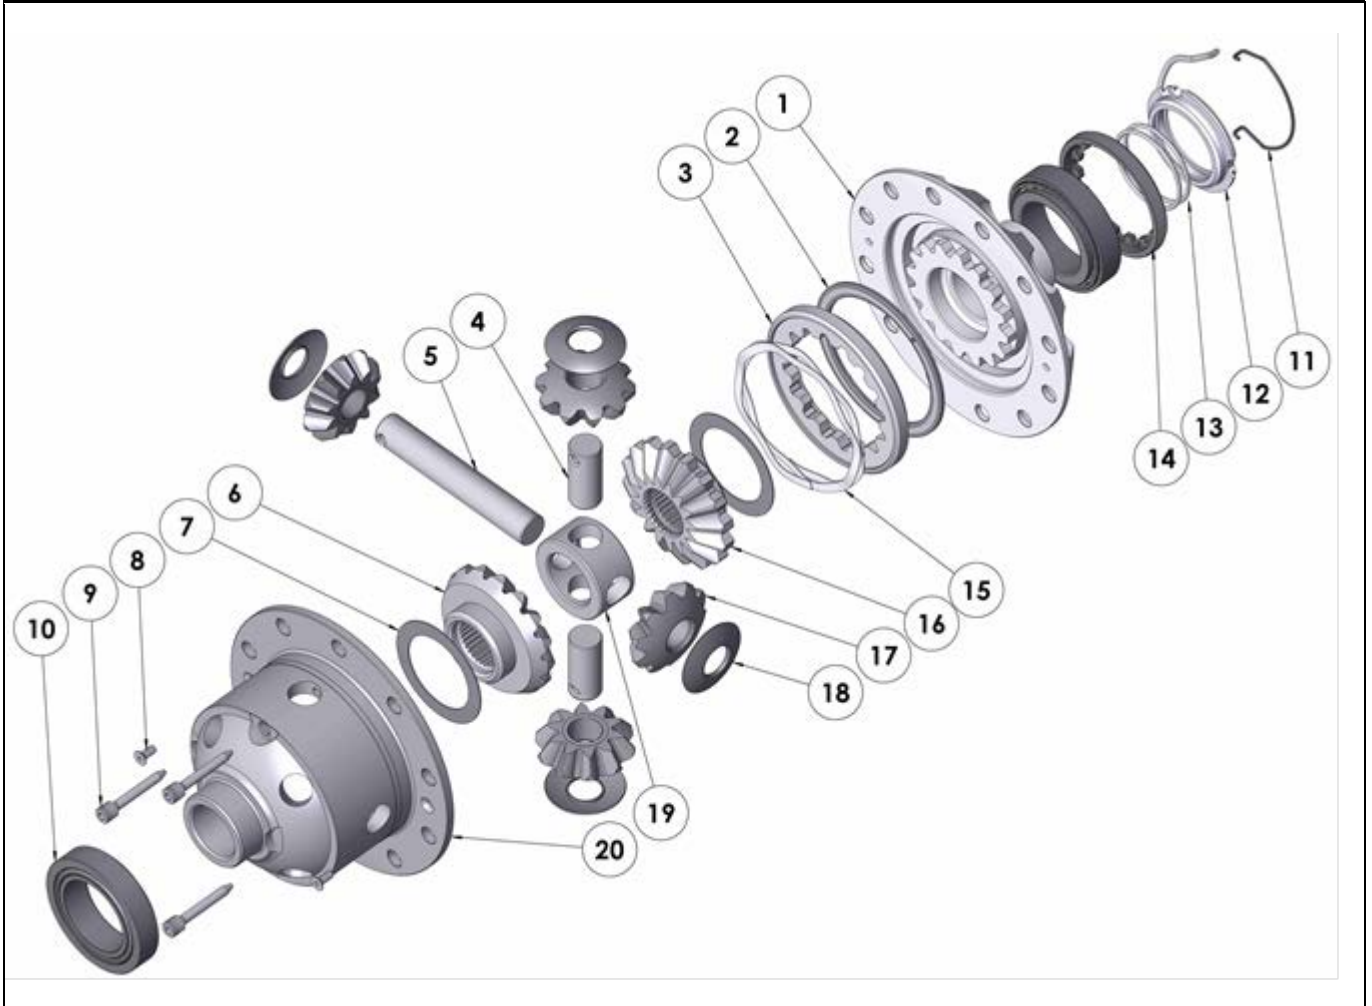

RD142

Toyota 8.9",50mm BRNG

PARTS LIST

ITEM #	QTY	DESCRIPTION	PART #	NOTES
01	1	FLANGE CAP KIT	027318SP	
02	1	BONDED SEAL	160702SP	
03	1	CLUTCH GEAR & WAVESPRING KIT	050906SP	
04	2	SHORT CROSS SHAFT	060403SP	
05	1	LONG CROSS SHAFT	060204SP	
06	1	SIDE GEAR	SEE NOTE	3
07	2	SIDE GEAR THRUST WASHER	SEE NOTE	4
08	1	COUNTERSUNK SCREW (PK OF 2)	200213SP	
09	1	RETAINING PIN SET (PK OF 4)	120601SP	
10	-	TAPERED ROLLER BEARING	NOT SUPPLIED	2
11	1	SEAL HOUSING RETAINING CLIP	150601SP	
12	1	SEAL HOUSING KIT	081901SP	
13	1	SEAL HOUSING O-RINGS (PK OF 2)	160207SP	1
14	1	ADJUSTER NUT	100101SP	
15	1	WAVESPRING	150706SP	
16	1	SPLINED SIDE GEAR	SEE NOTE	3
17	4	PINION GEAR	SEE NOTE	3
18	4	PINION THRUST WASHER	SEE NOTE	4
19	1	SPIDER BLOCK	070201SP	
20	1	DIFFERENTIAL CASE	013018SP	
*	1	BULKHEAD FITTING KIT (BANJO TYPE)	170114	5
*	1	AIR LINE (6mm DIA X 6m LONG)	170314	5
*	1	SOLENOID VALVE (12V)	180103	
*	1	SWITCH	180209SP	
*	1	SWITCH COVER (FRONT)	180210SP	
*	1	SWITCH COVER (REAR)	180211SP	
*	1	CABLE TIE (PK OF 25)	180305	
*	1	OPERATING & SERVICE MANUAL	210200	
*	1	INSTALLATION GUIDE	2102142	

* *Not illustrated in exploded view*

NOTES

- 1 For replacement O-rings use only BS136 Viton 75.
- 2 For 80mm Bearing OD use Timken Bearing #32010X (ARB# 160116).
- 3 Available only as complete 6 gear set # 728H181
- 4 Available only as complete thrust washer kit #730H01
- 5 All diffs produced before serial #17070001 came with 5mm air connection system. For information contact ARB.
- For 8.9" C-clip model refer to RD153 ([Section 2.153](#))
- Refer to seal housing set-up tech note ([Sec. 5.2](#)).
- Refer to pinion modification tech note ([Sec. 5.6](#)).

RD142

Toyota 8.9", 50mm BRNG

EXPLODED DIAGRAM

SPECIFICATIONS

Axle Spline	30 tooth, Ø33mm [1.31"]
Ratio Supported	All
Ring Gear ID	138.1mm [5.44"]
Ring Gear OD	225mm [8.9"]
Ring Gear Bolts	12 bolts on Ø156mm [6.14"]
Ring Gear Torque	120Nm [89 ft-lb]
Backlash	0.15-0.20mm [0.006-0.008"]
Bearing Cap Torque	110Nm [81 ft-lb]