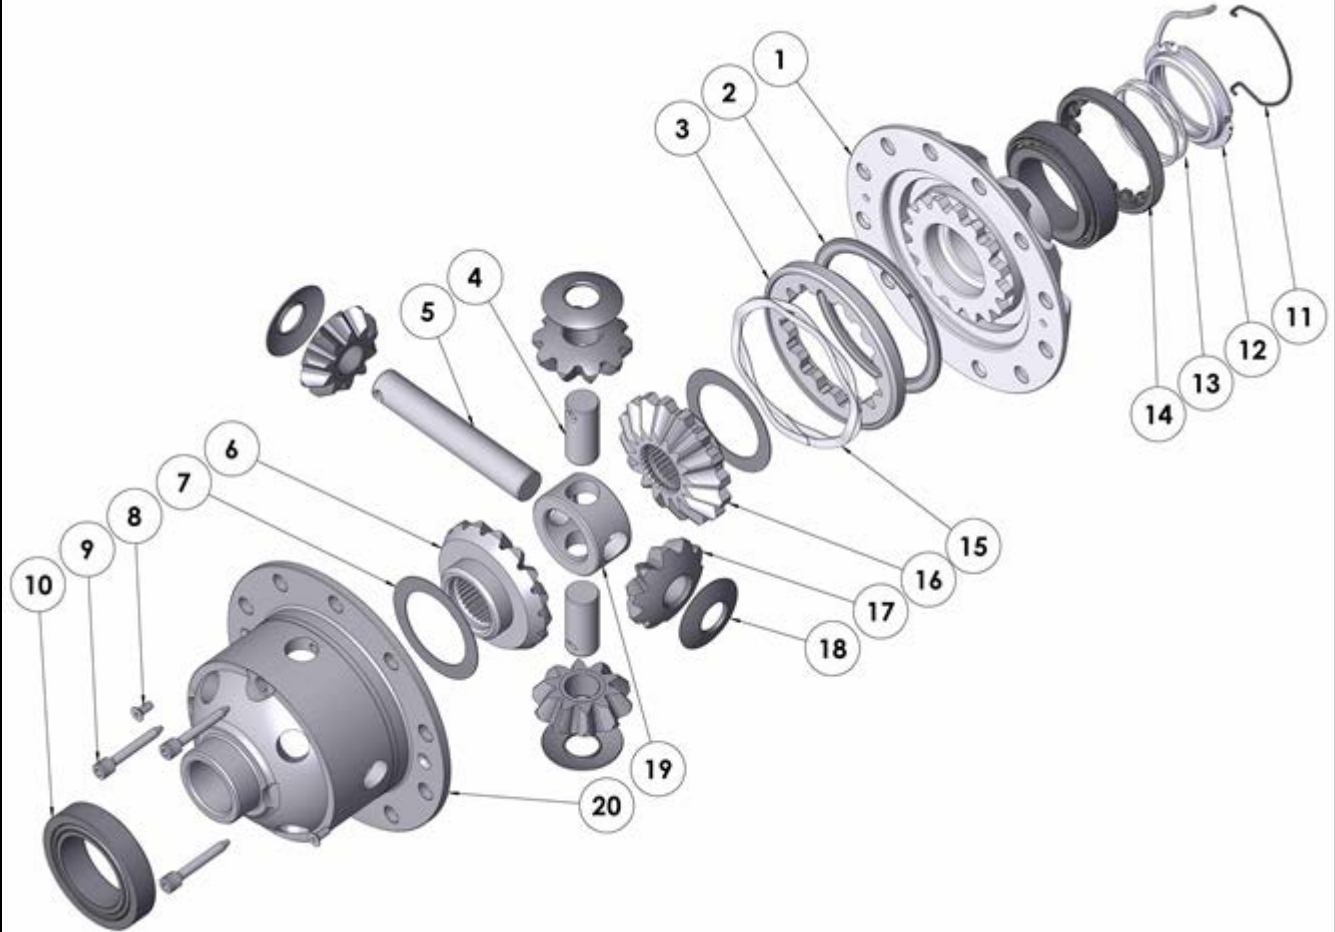

RD142

Toyota 8.9",50mm BRNG

PARTS LIST

ITEM #	QTY	DESCRIPTION	PART #	NOTES
01	1	FLANGE CAP KIT	027318SP	
02	1	BONDED SEAL	160702SP	
03	1	CLUTCH GEAR & WAVESPRING KIT	050906SP	
04	2	SHORT CROSS SHAFT	060403SP	
05	1	LONG CROSS SHAFT	060204SP	
06	1	SIDE GEAR	SEE NOTE	3
07	2	SIDE GEAR THRUST WASHER	SEE NOTE	4
08	1	COUNTERSUNK SCREW (PK OF 2)	200213SP	
09	1	RETAINING PIN SET (PK OF 4)	120601SP	
10	-	TAPERED ROLLER BEARING	NOT SUPPLIED	2
11	1	SEAL HOUSING RETAINING CLIP	150601SP	
12	1	SEAL HOUSING KIT	081901SP	
13	1	SEAL HOUSING O-RINGS (PK OF 2)	160207SP	1
14	1	ADJUSTER NUT	100101SP	
15	1	WAVESPRING	150706SP	
16	1	SPLINED SIDE GEAR	SEE NOTE	3
17	4	PINION GEAR	SEE NOTE	3
18	4	PINION THRUST WASHER	SEE NOTE	4
19	1	SPIDER BLOCK	070201SP	
20	1	DIFFERENTIAL CASE	013018SP	
*	1	BULKHEAD FITTING KIT (BANJO TYPE)	170114	5
*	1	AIR LINE (6mm DIA X 6m LONG)	170314SP	5
*	1	SOLENOID VALVE (12V)	180103	
*	1	SWITCH	180209SP	
*	1	SWITCH COVER (FRONT)	180210SP	
*	1	SWITCH COVER (REAR)	180211SP	
*	1	CABLE TIE (PK OF 25)	180305	
*	1	OPERATING & SERVICE MANUAL	210200	
*	1	INSTALLATION GUIDE	2102142	

* *Not illustrated in exploded view*

NOTES

- 1 For replacement O-rings use only BS136 Viton 75.
- 2 For 80mm Bearing OD use Timken Bearing #32010X (ARB# 160116).
- 3 Available only as complete 6 gear set # 728H181
- 4 Available only as complete thrust washer kit #730H01
- 5 All diffs produced before serial #17070001 came with 5mm air connection system. For information contact ARB.
- For 8.9" C-clip model refer to RD153 ([Section 2.153](#))
- Refer to seal housing set-up tech note ([Sec. 5.2](#)).
- Refer to pinion modification tech note ([Sec. 5.6](#)).

RD142

Toyota 8.9",50mm BRNG

EXPLODED DIAGRAM

SPECIFICATIONS

Axle Spline	30 tooth, Ø33mm [1.31"]
Ratio Supported	All
Ring Gear ID	138.1mm [5.44"]
Ring Gear OD	225mm [8.9"]
Ring Gear Bolts	12 bolts on Ø156mm [6.14"]
Ring Gear Torque	120Nm [89 ft-lb]
Backlash	0.15-0.20mm [0.006-0.008"]
Bearing Cap Torque	110Nm [81 ft-lb]