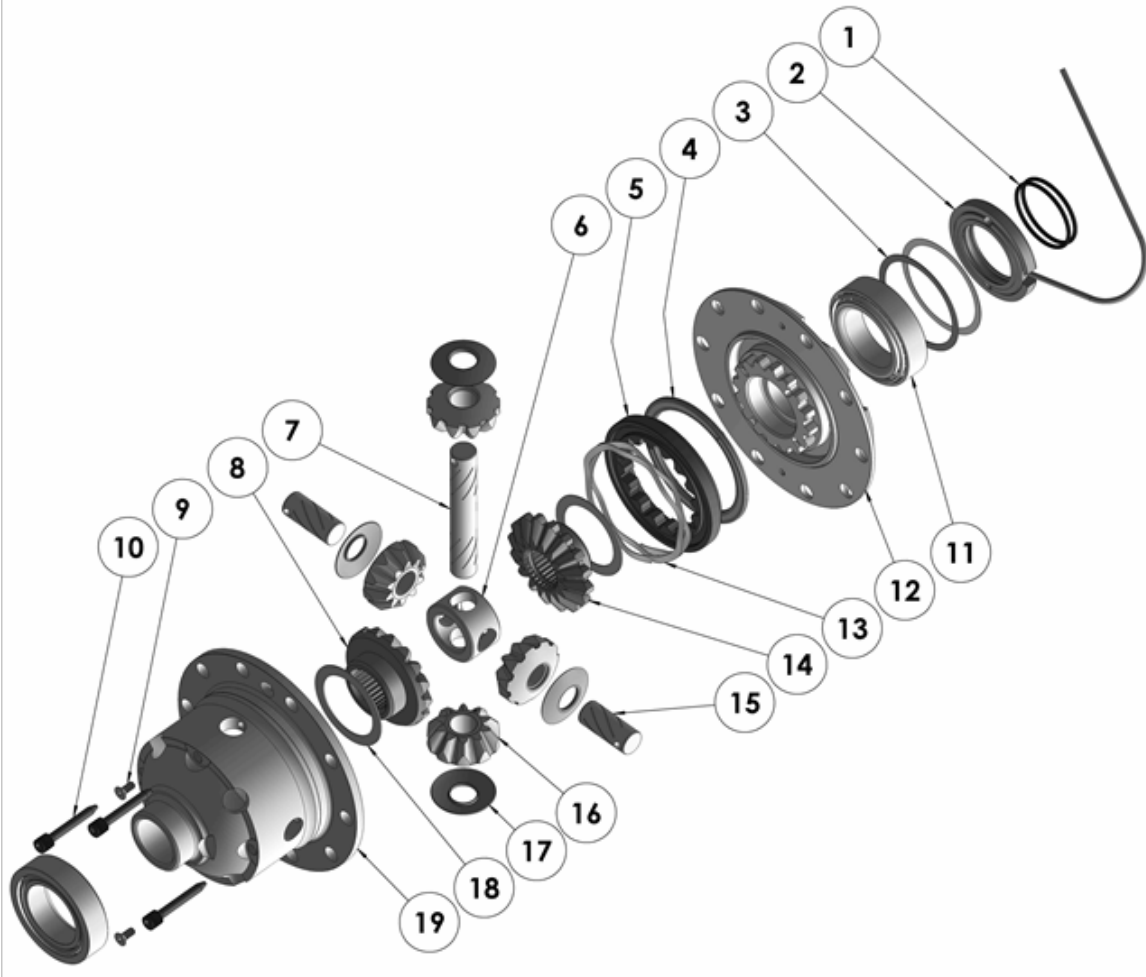

RD148

AAM 760,28 SPL

PARTS LIST

ITEM #	QTY	DESCRIPTION	PART #	NOTES
1	1	SEAL HOUSING O-RINGS (PK OF 2)	160235SP	1
2	1	SEAL HOUSING KIT	081801SP	
3	1	SHIM KIT	SHK003	
*	3	MASTER SHIM	150325	
4	1	BONDED SEAL	160701SP	
5	1	CLUTCH GEAR & WAVESPRING KIT	050903SP	
6	1	SPIDER BLOCK	070503SP	
7	1	LONG CROSS SHAFT	061302SP	
8	1	SIDE GEAR	SEE NOTE	3
9	1	COUNTERSUNK SCREW (PK OF 2)	200213SP	
10	1	RETAINING PIN SET (PK OF 4)	120601SP	
11	2	TAPERED ROLLER BEARING	160114	2
12	1	FLANGE CAP KIT	028509SP	
13	1	WAVESPRING	150702SP	
14	1	SPLINED SIDE GEAR	SEE NOTE	3
15	2	SHORT CROSS SHAFT	061402SP	
16	4	PINION GEAR	SEE NOTE	3
17	4	PINION THRUST WASHER	SEE NOTE	4
18	2	SIDE GEAR THRUST WASHER	SEE NOTE	4
19	1	DIFFERENTIAL CASE	013109SP	
*	1	BULKHEAD FITTING KIT (BANJO TYPE)	170114	5
*	1	AIR LINE (6mm DIA X 6m LONG)	170314SP	5
*	1	SOLENOID VALVE (12V)	180103	
*	1	SWITCH	180209SP	
*	1	SWITCH COVER (FRONT)	180210SP	
*	1	CABLE TIE (PK OF 25)	180305	
*	1	OPERATING & SERVICE MANUAL	210200	
*	1	INSTALLATION GUIDE	2102148	

* *Not illustrated in exploded view*

NOTES

- 1 For replacement O-rings use only BS135 Viton 75.
- 2 For replacement bearing use Timken part # LM102949 / LM102911
- 3 Available only as complete 6 gear set # 728J041
- 4 Available only as complete thrust washer kit #730J01
- 5 All diffs produced before serial #17070001 came with 5mm air connection system. For information contact ARB.

RD148

AAM 760,28 SPL

EXPLODED DIAGRAM**SPECIFICATIONS**

Axle Spline	28 tooth, Ø30.5mm [1.20"]
Ratio Supported	All
Ring Gear ID	117.51mm [4.63"]
Ring Gear OD	193mm [7.6"]
Ring Gear Bolts	10 bolts on Ø147.32mm [5.8"]
Ring Gear Torque	120Nm [89 ft-lb]
Backlash	0.15-0.25mm [0.006-0.010"]
Bearing Cap Torque	63Nm [46 ft-lb] (aluminium) 75Nm [55 ft-lb] (cast iron)