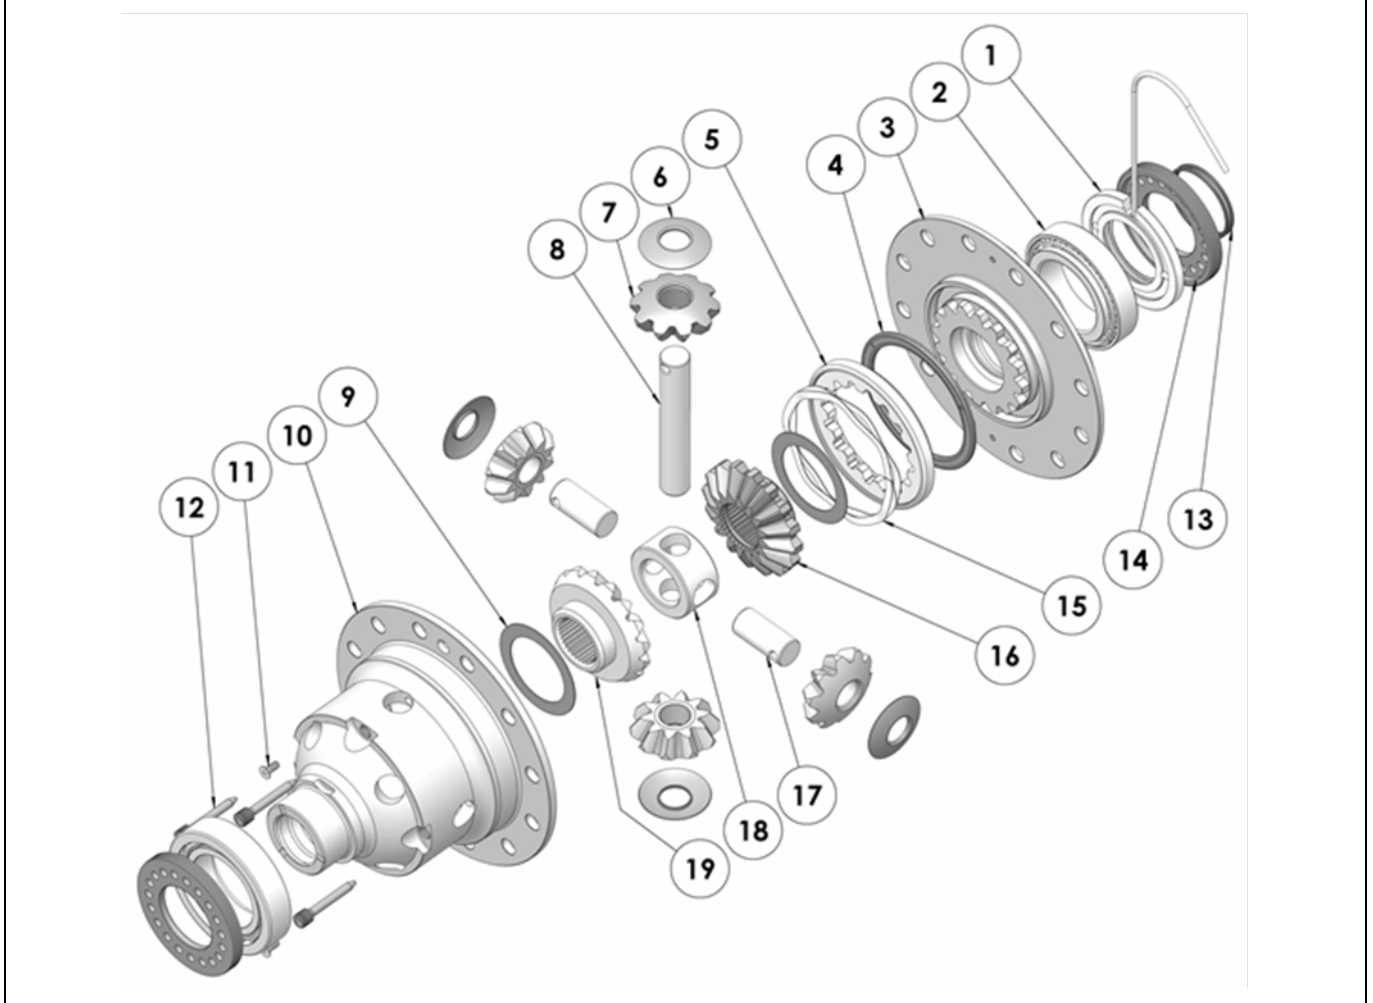

### PARTS LIST

ITEM #	QTY	DESCRIPTION	PART #	NOTES
01	1	SEAL HOUSING KIT	081813SP	
02	-	TAPERED ROLLER BEARING	NOT SUPPLIED	
03	1	FLANGE CAP KIT	027324SP	
04	1	BONDED SEAL	160702SP	
05	1	CLUTCH GEAR & WAVESPRING KIT	050906SP	
06	4	PINION THRUST WASHER	SEE NOTE	3
07	4	PINION GEAR	SEE NOTE	2
08	1	LONG CROSS SHAFT	060204SP	
09	2	SIDE GEAR THRUST WASHER	SEE NOTE	3
10	1	DIFFERENTIAL CASE	013024SP	
11	1	COUNTERSUNK SCREW (PK OF 2)	200213SP	
12	1	RETAINING PIN SET (PK OF 4)	120601SP	
13	1	SEAL HOUSING O-RINGS (PK OF 2)	160207SP	1
14	-	ADJUSTER NUT	NOT SUPPLIED	
15	1	WAVESPRING	150706SP	
16	1	SPLINED SIDE GEAR	SEE NOTE	2
17	2	SHORT CROSS SHAFT	060403SP	
18	1	SPIDER BLOCK	070201SP	
19	1	SIDE GEAR	SEE NOTE	2
*	1	BULKHEAD FITTING KIT (BANJO TYPE)	170114	4
*	1	AIR LINE (6mm DIA X 6m LONG)	170314SP	4
*	1	SOLENOID VALVE (12V)	180103	
*	1	SWITCH	180209SP	
*	1	SWITCH COVER (REAR)	180211SP	
*	1	CABLE TIE (PK OF 25)	180305	
*	1	OPERATING & SERVICE MANUAL	210200	
*	1	INSTALLATION GUIDE	2102154	

\* *Not illustrated in exploded view*

### NOTES

- 1 For replacement O-rings use only BS136 Viton 75.
- 2 Available only as complete 6 gear set # 728H211
- 3 Available only as complete thrust washer kit #730H01
- 4 All diffs produced before serial #17070001 came with 5mm air connection system. For information contact ARB.
- For 33 spline IRS models, please refer to RD155 ([Section 2.155](#))

### SPECIFICATIONS

Axle Spline	31 tooth, Ø33.6mm [1.32"]
Ratio Supported	All
Ring Gear ID	144.97mm [5.71"]
Ring Gear OD	241.3mm [9.5"]
Ring Gear Bolts	12 bolts on Ø175mm [6.89"]
Ring Gear Torque	152Nm [112 ft-lb]
Backlash	0.13-0.18mm [0.005-0.007"]
Bearing Cap Torque	78Nm [58 ft-lb]