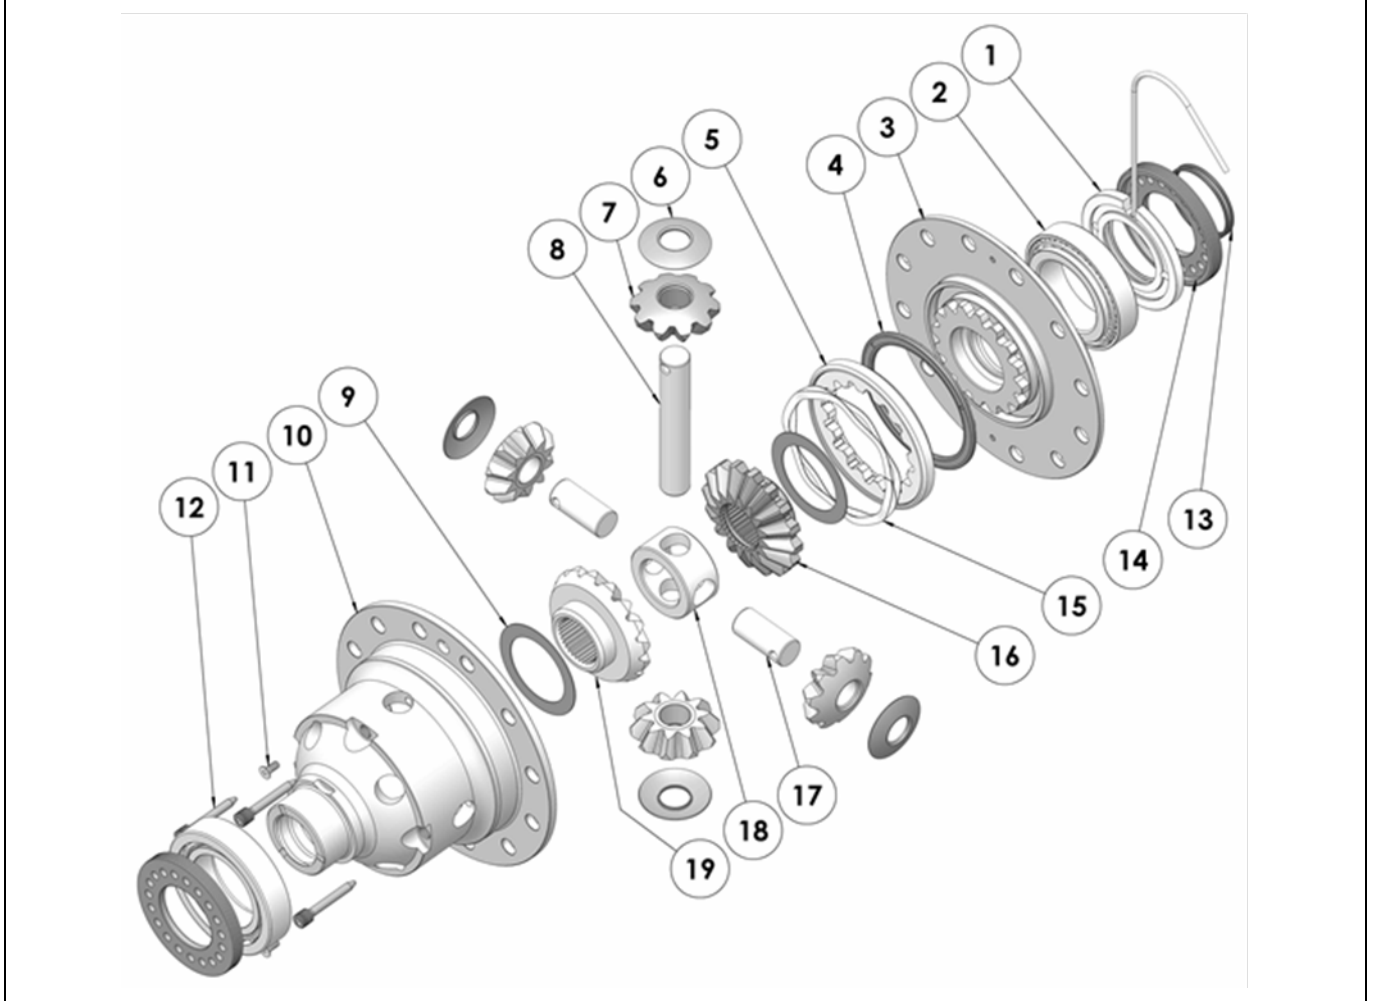

RD154

Mitsubishi 9.5",31 SPL,Live axle

PARTS LIST

ITEM #	QTY	DESCRIPTION	PART #	NOTES
01	1	SEAL HOUSING KIT	081813SP	
02	-	TAPERED ROLLER BEARING	NOT SUPPLIED	
03	1	FLANGE CAP KIT	027324SP	
04	1	BONDED SEAL	160702SP	
05	1	CLUTCH GEAR & WAVESPRING KIT	050906SP	
06	4	PINION THRUST WASHER	SEE NOTE	3
07	4	PINION GEAR	SEE NOTE	2
08	1	LONG CROSS SHAFT	060204SP	
09	2	SIDE GEAR THRUST WASHER	SEE NOTE	3
10	1	DIFFERENTIAL CASE	013024SP	
11	1	COUNTERSUNK SCREW (PK OF 2)	200213SP	
12	1	RETAINING PIN SET (PK OF 4)	120601SP	
13	1	SEAL HOUSING O-RINGS (PK OF 2)	160207SP	1
14	-	ADJUSTER NUT	NOT SUPPLIED	
15	1	WAVESPRING	150706SP	
16	1	SPLINED SIDE GEAR	SEE NOTE	2
17	2	SHORT CROSS SHAFT	060403SP	
18	1	SPIDER BLOCK	070201SP	
19	1	SIDE GEAR	SEE NOTE	2
*	1	BULKHEAD FITTING KIT (BANJO TYPE)	170114	4
*	1	AIR LINE (6mm DIA X 6m LONG)	170314	4
*	1	SOLENOID VALVE (12V)	180103	
*	1	SWITCH	180209SP	
*	1	SWITCH COVER (REAR)	180211SP	
*	1	CABLE TIE (PK OF 25)	180305	
*	1	OPERATING & SERVICE MANUAL	210200	
*	1	INSTALLATION GUIDE	2102154	

* *Not illustrated in exploded view*

NOTES

- 1 For replacement O-rings use only BS136 Viton 75.
- 2 Available only as complete 6 gear set # 728H211
- 3 Available only as complete thrust washer kit #730H01
- 4 All diffs produced before serial #17070001 came with 5mm air connection system. For information contact ARB.
- For 33 spline IRS models, please refer to RD155 ([Section 2.155](#))

RD154

Mitsubishi 9.5",31 SPL,Live axle

EXPLODED DIAGRAM

SPECIFICATIONS

Axle Spline	31 tooth, Ø33.6mm [1.32"]
Ratio Supported	All
Ring Gear ID	144.97mm [5.71"]
Ring Gear OD	241.3mm [9.5"]
Ring Gear Bolts	12 bolts on Ø175mm [6.89"]
Ring Gear Torque	152Nm [112 ft-lb]
Backlash	0.13-0.18mm [0.005-0.007"]
Bearing Cap Torque	78Nm [58 ft-lb]