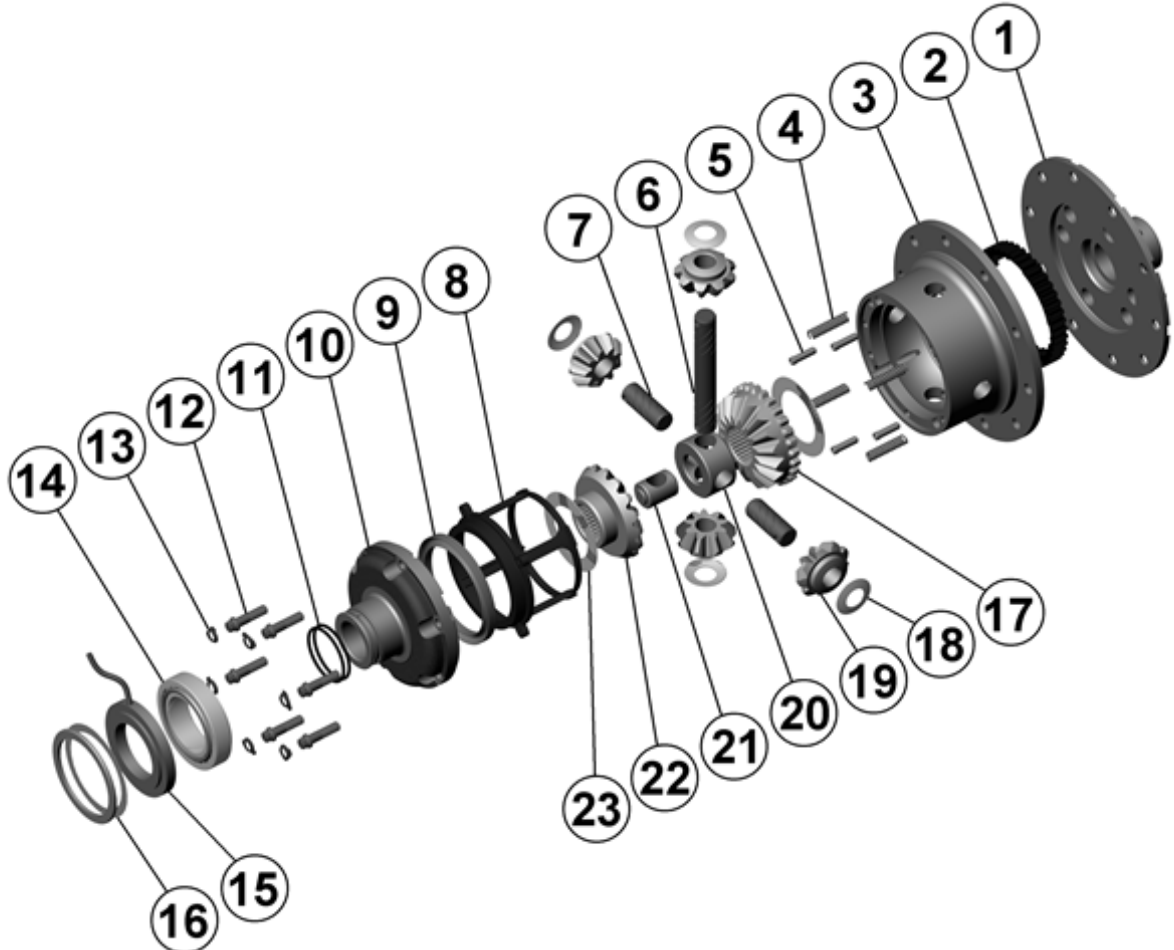

RD19

Dana 44,19 SPL,3.73 & DN**

****THIS MODEL IS NO LONGER IN PRODUCTION, CROSSED OUT PARTS ARE UNAVAILABLE**

PARTS LIST

ITEM #	QTY	DESCRIPTION	PART #	NOTES
01	1	FLANGE CAP	020602	
02	1	CLUTCH GEAR	050102	
03	1	DIFFERENTIAL CASE	010604	
04	1	RETURN SPRINGS (PK OF 4)	150101SP	
05	1	RETAINING PIN SET (PK OF 2)	120102SP	
*	1	RETAINING PIN SET (PK OF 2)	120302SP	
06	1	LONG CROSS SHAFT	060103	
07	2	SHORT CROSS SHAFT	060303	
08	1	PISTON	040103SP	
09	1	BONDED SEAL	160701SP	
10	1	CYLINDER CAP	030410	
11	1	SEAL HOUSING O-RINGS (PK OF 2)	160205SP	1
12	1	CYL CAP RETAINING BOLT (PK OF 8)	200205SP	
13	1	LOCKING TAB (8mm) (PK OF 8)	150401SP	
14	1	TAPERED ROLLER BEARING	160101	2
15	1	SEAL HOUSING KIT	080301SP	
16	1	SHIM KIT	SHK004	
17	1	SPLINED SIDE GEAR	SEE NOTE	3
18	1	PINION THRUST WASHER (PK OF 4)	151101SP	
19	4	PINION GEAR	SEE NOTE	3
20	1	SPIDER BLOCK	070101SP	
21	1	THRUST BLOCK	110202SP	
22	1	SIDE GEAR	SEE NOTE	3
23	1	S GEAR THRUST WASHER (PK OF 2)	151003SP	
*	1	BULKHEAD FITTING KIT (O-RING TYPE)	170111	
*	1	PUSH-IN FITTING (5mm to 1/8"BSPP)	170201SP	
*	1	AIR LINE (5mm DIA X 6m LONG)	170301SP	
*	1	SOLENOID VALVE (12V)	180103	
*	1	SWITCH	180209SP	
*	1	SWITCH COVER (REAR)	180211SP	
*	1	CABLE TIE (PK OF 25)	180305	
*	1	OPERATING & SERVICE MANUAL	210200	
*	1	INSTALLATION GUIDE	210219	

RD19

Dana 44,19 SPL,3.73 & DN**

****THIS MODEL IS NO LONGER IN PRODUCTION, CROSSED OUT PARTS ARE UNAVAILABLE**

EXPLODED DIAGRAM

SPECIFICATIONS

Axle Spline	19 tooth, Ø31.8mm [1.25"]
Ratio Supported	3.73:1 & down
Ring Gear ID	141.3mm [5.56"]
Ring Gear OD	216mm [8.5"]
Ring Gear Bolts	10 bolts on Ø168mm [6.61"]
Ring Gear Torque	75Nm [55 ft-lb]
Backlash	0.15-0.25mm [0.006-0.010"]
Bearing Cap Torque	81Nm [60 ft-lb]