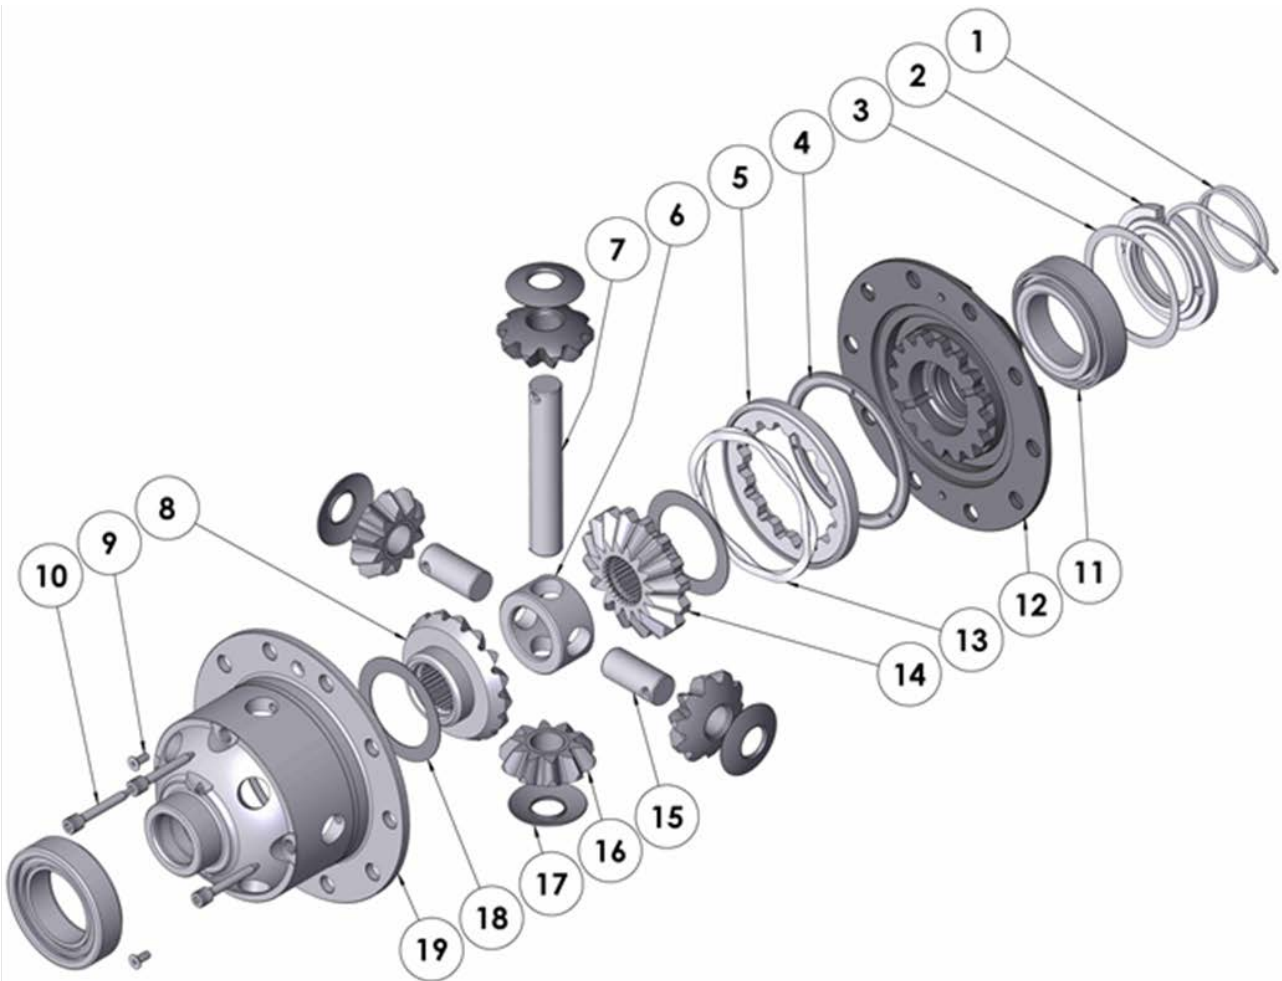

### PARTS LIST

ITEM #	QTY	DESCRIPTION	PART #	NOTES
1	1	SEAL HOUSING O-RING (PK OF 2)	160235SP	1
2	1	SEAL HOUSING KIT	081818SP	
3	2	SHIM KIT	SHK009	
4	1	BONDED SEAL	160702SP	
5	1	CLUTCH GEAR & WAVESPRING KIT	050906SP	
6	1	SPIDER BLOCK	070201SP	
7	1	LONG CROSS SHAFT	060204SP	
8	1	SIDE GEAR	SEE NOTE	2
9	1	COUNTERSUNK SCREW (PK OF 2)	200213SP	
10	1	RETAINING PIN SET (PK OF 4)	120601SP	
11	2	TAPERED ROLLER BEARING	NOT SUPPLIED	
12	1	FLANGE CAP KIT	027331SP	
13	1	WAVESPRING	150706SP	
14	1	SPLINED SIDE GEAR	SEE NOTE	2
15	2	SHORT CROSS SHAFT	060403SP	
16	4	PINION GEAR	SEE NOTE	2
17	4	PINION THRUST WASHER	SEE NOTE	3
18	2	SIDE GEAR THRUST WASHER	SEE NOTE	3
19	1	DIFFERENTIAL CASE	013031SP	
*	1	BULKHEAD FITTING KIT (BANJO TYPE)	170114	4
*	1	AIR LINE (6mm DIA X 6m LONG)	170314SP	4
*	1	SOLENOID VALVE (12V)	180103	
*	1	SWITCH	180209SP	
*	1	SWITCH COVER (FRONT)	180210SP	
*	1	SWITCH COVER (REAR)	180211SP	
*	1	CABLE TIE (PK OF 25)	180305	
*	1	OPERATING & SERVICE MANUAL	210200	
*	1	INSTALLATION GUIDE	2102196	

\* *Not illustrated in exploded view*

### NOTES

- 1 For replacement O-rings use only BS133 Viton 75.
- 2 Available only as complete 6 gear set # 728H151
- 3 Available only as complete thrust washer kit #730H01
- 4 All diffs produced before serial #17070001 came with 5mm air connection system. For information contact ARB.
- Refer to pinion modification tech note ([Sec. 5.6](#)).

**RD196**

Nissan C200K, 31 SPL

**EXPLODED DIAGRAM****SPECIFICATIONS**

Axle Spline	31 tooth, Ø32mm [1.26"]
Ratio Supported	All
Ring Gear ID	128.0mm [5.03"]
Ring Gear OD	200mm [7.87"]
Ring Gear Bolts	10 bolts on Ø150mm [5.90"]
Ring Gear Torque	149 Nm [110 ft-lb]
Backlash	0.10-0.15mm [0.004-0.006"]
Bearing Cap Torque	94 Nm [70 ft-lb]