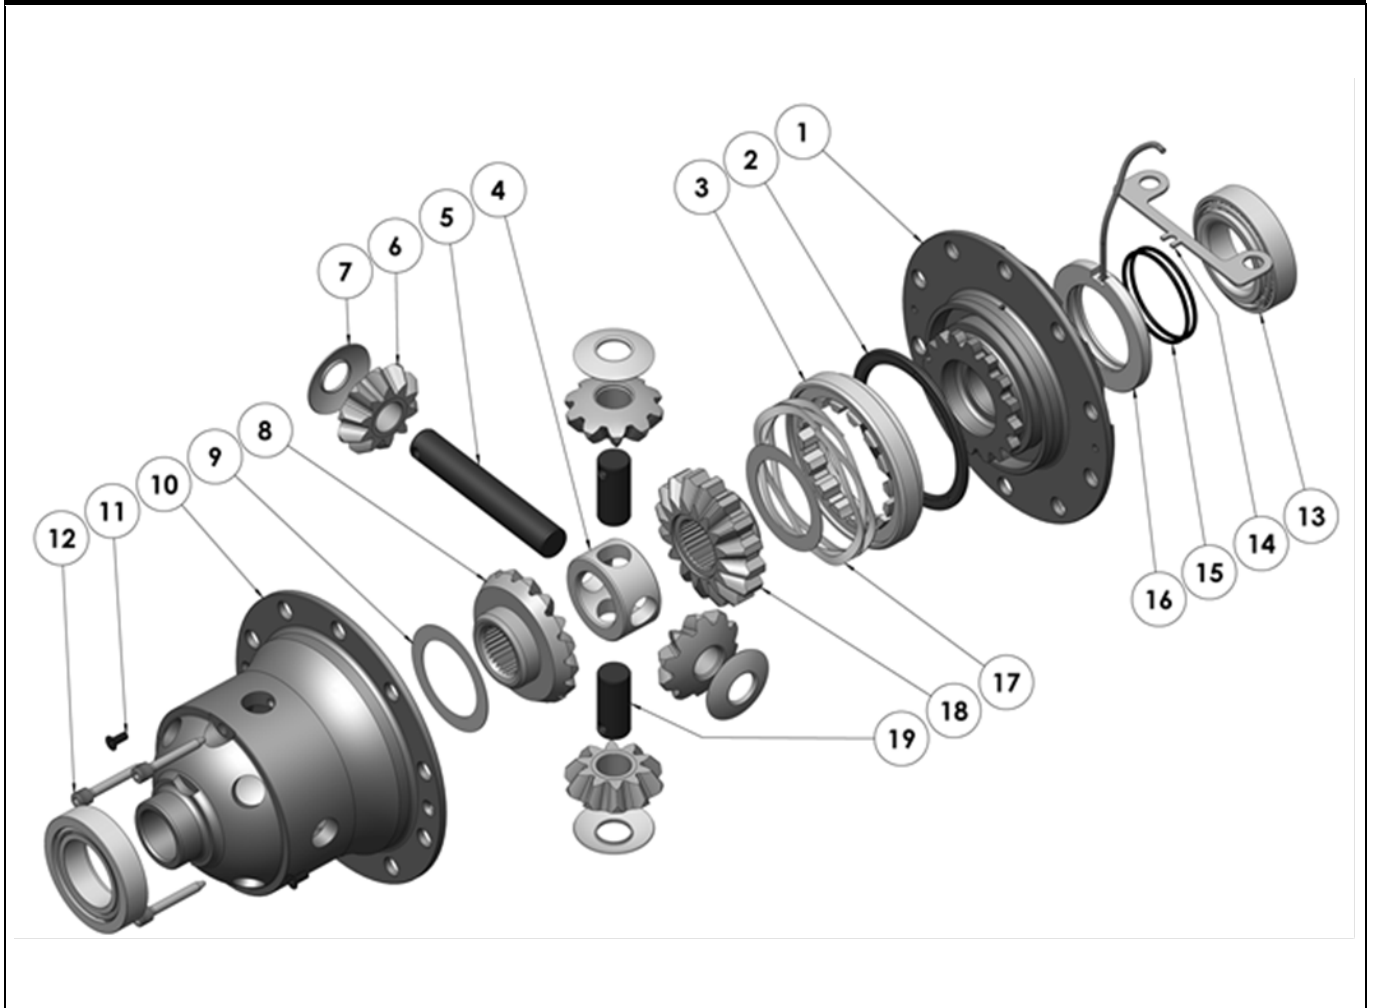

### PARTS LIST

ITEM #	QTY	DESCRIPTION	PART #	NOTES
01	1	FLANGE CAP KIT	027330SP	
02	1	BONDED SEAL	160702SP	
03	1	CLUTCH GEAR & WAVESPRING KIT	050901SP	
04	1	SPIDER BLOCK	070201SP	
05	1	LONG CROSS SHAFT	060204SP	
06	4	PINION GEAR	SEE NOTE	2
07	4	PINION THRUST WASHER	SEE NOTE	3
08	1	SIDE GEAR	SEE NOTE	2
09	2	SIDE GEAR THRUST WASHER	SEE NOTE	3
10	1	DIFFERENTIAL CASE	013030SP	
11	1	COUNTERSUNK SCREW (PK OF 2)	200213SP	
12	1	RETAINING PIN SET (PK OF 4)	120601SP	
13	-	TAPERED ROLLER BEARING	NOT SUPPLIED	
14	1	SEAL HOUSING BRACKET	220210	
15	1	SEAL HOUSING O-RINGS (PK OF 2)	160248SP	
16	1	SEAL HOUSING KIT	081817SP	1
17	1	WAVESPRING	150701SP	
18	1	SPLINED SIDE GEAR	SEE NOTE	2
*	2	SHORT CROSS SHAFT	060403SP	
*	1	SHIM KIT	SHK008	
*	1	SEAL HOUSING BRACKET	220210	
*	1	BULKHEAD FITTING KIT (BANJO TYPE)	170114	4
*	1	AIR LINE (6mm DIA X 6m LONG)	170314	4
*	1	SOLENOID VALVE (12V)	180103	
*	1	SWITCH	180209SP	
*	1	SWITCH COVER (REAR)	180211SP	
*	1	CABLE TIE (PK OF 25)	180305	
*	1	OPERATING & SERVICE MANUAL	210200	
*	1	INSTALLATION GUIDE	2102198	

\* *Not illustrated in exploded view*

### NOTES

- 1 For replacement O-rings use only BS140 Viton 75.
- 2 Available only as complete 6 gear set # 728H051
- 3 Available only as complete thrust washer kit #730H01
- 4 All diffs produced before serial #17070001 came with 5mm air connection system. For information contact ARB.

### SPECIFICATIONS

Axle Spline	30 tooth, Ø33.3mm [1.31"]
Ratio Supported	All
Ring Gear ID	143.4mm [5.64"]
Ring Gear OD	226.0mm [8.9"]
Ring Gear Bolts	10 bolts on Ø170.0mm [6.69"]
Ring Gear Torque	108Nm [80 ft-lb]
Backlash	0.12-0.18mm [0.003-0.005"]
Bearing Cap Torque	88Nm [65 ft-lb]