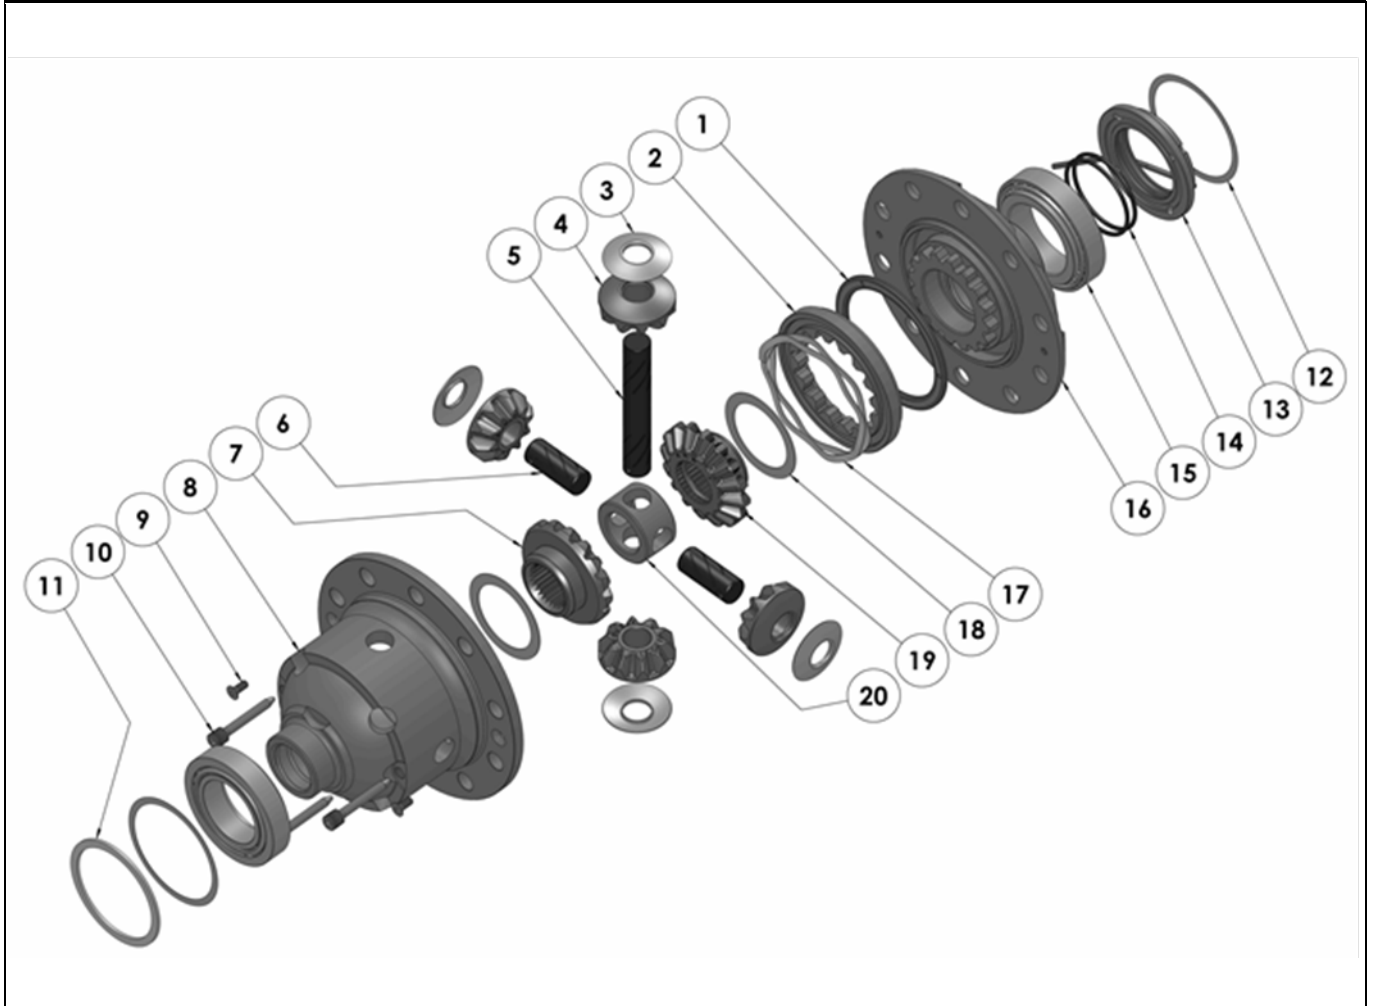

### PARTS LIST

ITEM #	QTY	DESCRIPTION	PART #	NOTES
01	1	BONDED SEAL	160701SP	
02	1	CLUTCH GEAR & WAVESPRING KIT	050902SP	
03	4	PINION THRUST WASHER	SEE NOTE	4
04	4	PINION GEAR	SEE NOTE	2
05	1	LONG CROSS SHAFT	061302SP	
06	2	SHORT CROSS SHAFT	061402SP	
07	1	SIDE GEAR	SEE NOTE	2
08	1	DIFFERENTIAL CASE	013120SP	
09	1	COUNTERSUNK SCREW (PK OF 2)	200213SP	
10	1	RETAINING PIN SET (PK OF 4)	120601SP	
11	1	OE MASTER SHIM	NOT SUPPLIED	
12	1	SHIM KIT	SHK008	
13	1	SEAL HOUSING KIT	081824SP	
14	1	SEAL HOUSING O-RINGS (PK OF 2)	160207SP	1
15	2	TAPERED ROLLER BEARING	NOT SUPPLIED	3
16	1	FLANGE CAP KIT	028520SP	
17	1	WAVESPRING	150702SP	
18	2	SIDE GEAR THRUST WASHER	SEE NOTE	4
19	1	SPLINED SIDE GEAR	SEE NOTE	2
20	1	SPIDER BLOCK	070503SP	
*	1	BULKHEAD FITTING KIT (BANJO TYPE)	170114	5
*	1	AIR LINE (6mm DIA X 6m LONG)	170314SP	5
*	1	SOLENOID VALVE (12V)	180103	
*	1	SWITCH	180209SP	
*	1	SWITCH COVER (FRONT)	180210SP	
*	1	CABLE TIE (PK OF 25)	180305	
*	1	OPERATING & SERVICE MANUAL	210200	
*	1	INSTALLATION GUIDE	2102217	

\* *Not illustrated in exploded view*

### NOTES

- 1 For replacement O-rings use only BS136 Viton 75.
- 2 Available only as complete 6 gear set # 728J101
- 3 This differential uses 2 different sized carrier bearings:  
Timken 32010X (ARB #160116) on the Flange Cap side;  
Timken LM603049-LM603011 (ARB #160104) on the Case side.
- 4 Available only as complete thrust washer kit #730J01
- 5 All diffs produced before serial #17070001 came with 5mm air connection system. For information contact ARB.

### SPECIFICATIONS

Axle Spline	29 tooth, Ø31.5mm [1.24"]
Ratio Supported	All
Ring Gear ID	118.0mm [4.64"]
Ring Gear OD	190mm [7.48"]
Ring Gear Bolts	10 bolts on Ø145.5mm [5.72"]
Ring Gear Torque	135Nm [100 ft-lb]
Backlash	0.35-0.45mm [0.013-0.017"] (measured off pinion)