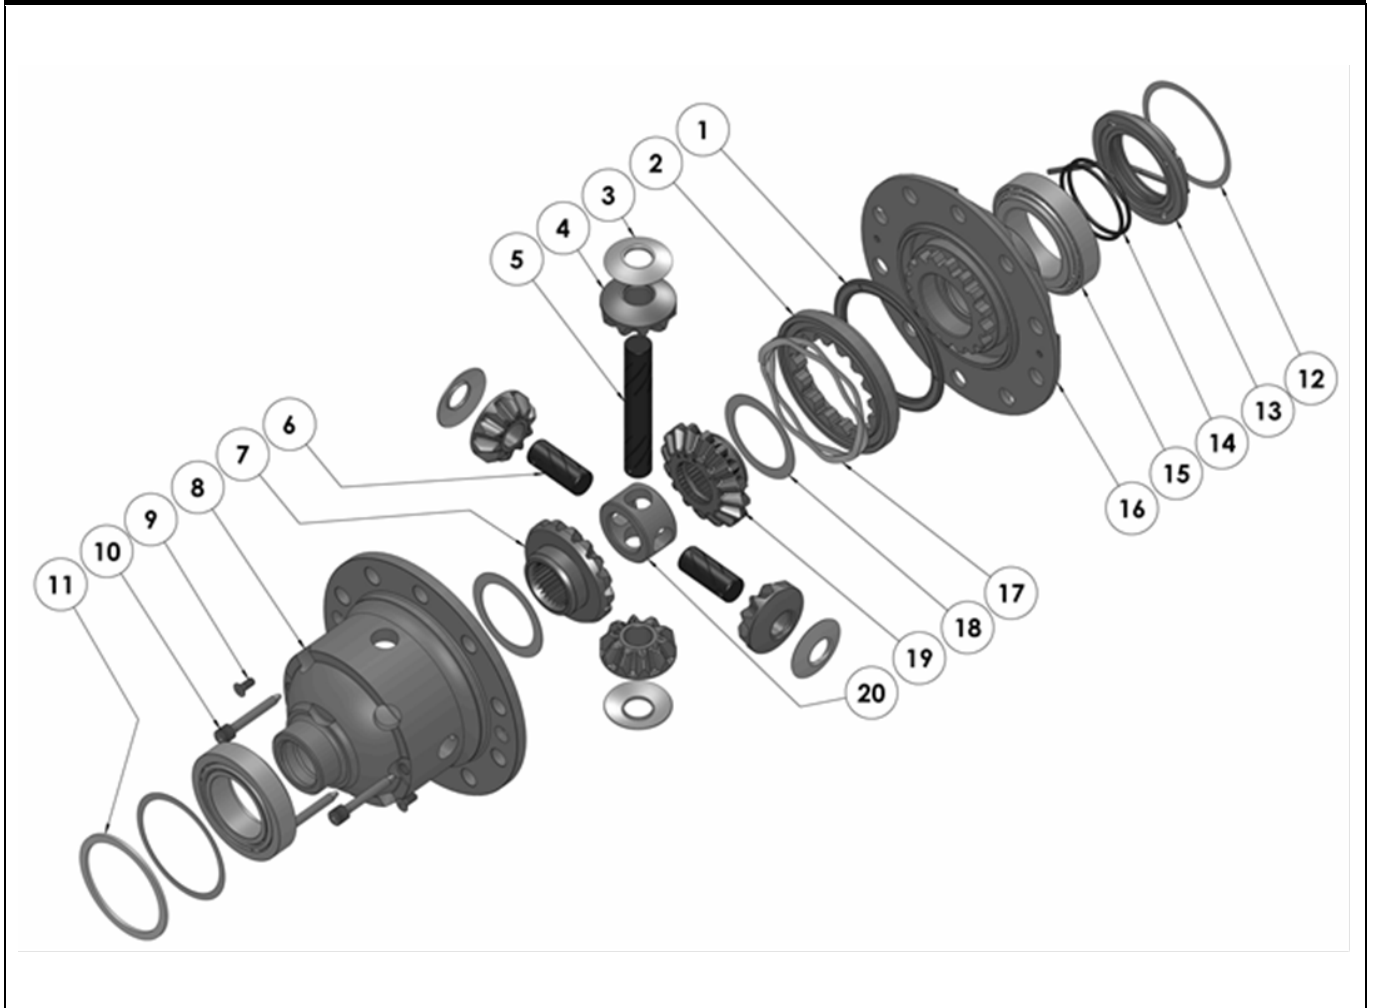

### PARTS LIST

ITEM #	QTY	DESCRIPTION	PART #	NOTES
01	1	BONDED SEAL	160701SP	
02	1	CLUTCH GEAR & WAVESPRING KIT	050902SP	
03	4	PINION THRUST WASHER	SEE NOTE	4
04	4	PINION GEAR	SEE NOTE	2
05	1	LONG CROSS SHAFT	061302SP	
06	2	SHORT CROSS SHAFT	061402SP	
07	1	SIDE GEAR	SEE NOTE	2
08	1	DIFFERENTIAL CASE	013121SP	
09	1	COUNTERSUNK SCREW (PK OF 2)	200213SP	
10	1	RETAINING PIN SET (PK OF 4)	120601SP	
11	1	OE MASTER SHIM	NOT SUPPLIED	
12	1	SHIM KIT	SHK008	
13	1	SEAL HOUSING KIT	081824SP	
14	1	SEAL HOUSING O-RINGS (PK OF 2)	160207SP	1
15	2	TAPERED ROLLER BEARING	NOT SUPPLIED	3
16	1	FLANGE CAP KIT	028520SP	
17	1	WAVESPRING	150702SP	
18	2	SIDE GEAR THRUST WASHER	SEE NOTE	4
19	1	SPLINED SIDE GEAR	SEE NOTE	2
20	1	SPIDER BLOCK	070503SP	
*	1	BULKHEAD FITTING KIT (BANJO TYPE)	170114	5
*	1	AIR LINE (6mm DIA X 6m LONG)	170314SP	5
*	1	SOLENOID VALVE (12V)	180103	
*	1	SWITCH	180209SP	
*	1	SWITCH COVER (FRONT)	180210SP	
*	1	CABLE TIE (PK OF 25)	180305	
*	1	OPERATING & SERVICE MANUAL	210200	
*	1	INSTALLATION GUIDE	2102219	

\* *Not illustrated in exploded view*

### NOTES

- 1 For replacement O-rings use only BS136 Viton 75.
- 2 Available only as complete 6 gear set # 728J101
- 3 This differential uses 2 different sized carrier bearings – Timken 32010X (ARB #160116) on the Flange Cap side, and Timken LM603049-LM603011 (ARB #160104) on the Case side.
- 4 Available only as complete thrust washer kit #730J01
- 5 All diffs produced before serial #17070001 came with 5mm air connection system. For information contact ARB.

### SPECIFICATIONS

Axle Spline	29 tooth, Ø31.5mm [1.24"]
Ratio Supported	All
Ring Gear ID	121.3mm [4.77"]
Ring Gear OD	190mm [7.48"]
Ring Gear Bolts	10 bolts on Ø145.5mm [5.72"]
Ring Gear Torque	135Nm [100 ft-lb]
Backlash	0.35-0.45mm [0.013-0.017"] (measured off pinion)