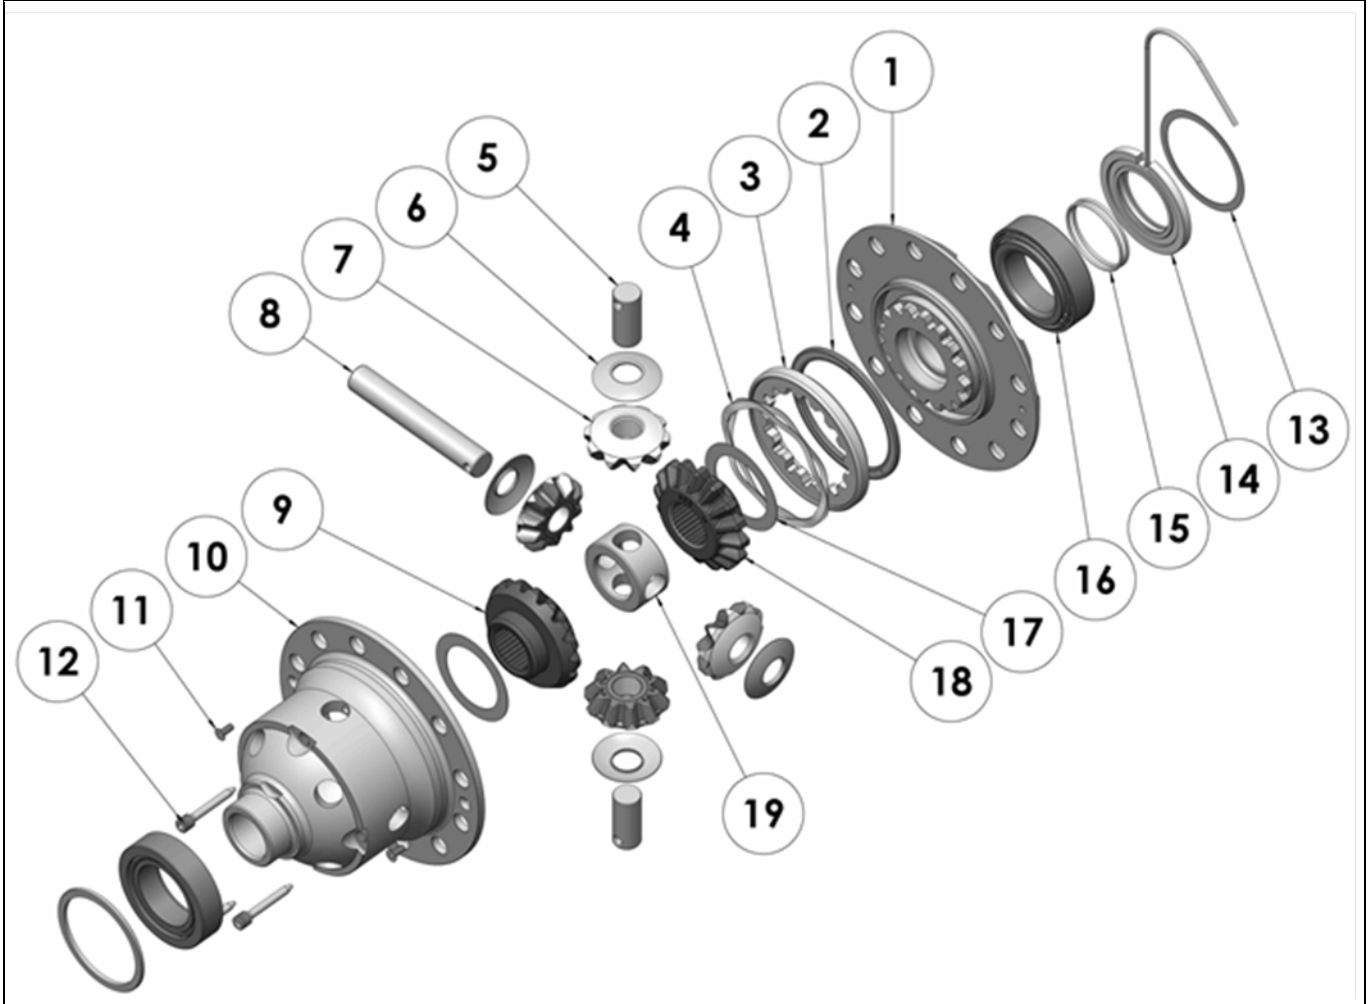

RD220

T6 Ranger/BT50, RR, 32 SPL

PARTS LIST

ITEM #	QTY	DESCRIPTION	PART #	NOTES
1	1	FLANGE CAP KIT	027340SP	
2	1	BONDED SEAL	160702SP	
3	1	CLUTCH GEAR & WAVESPRING KIT	050906SP	
4	1	WAVESPRING	150706SP	
5	2	SHORT CROSS SHAFT	060403SP	
6	4	PINION THRUST WASHER	SEE NOTE	3
7	4	PINION GEAR	SEE NOTE	2
8	1	LONG CROSS SHAFT	060204SP	
9	1	SIDE GEAR	SEE NOTE	2
10	1	DIFFERENTIAL CASE	013040SP	
11	1	COUNTERSUNK SCREW (PK OF 2)	200213SP	
12	1	RETAINING PIN SET (PK OF 4)	120601SP	
13	1	SHIM KIT	SHK009	
14	1	SEAL HOUSING KIT	081809SP	
15	1	SEAL HOUSING O-RINGS (PK OF 2)	160207SP	1
16	*	TAPERED ROLLER BEARING	NOT SUPPLIED	
17	2	SIDE GEAR THRUST WASHER	SEE NOTE	3
18	1	SPLINED SIDE GEAR	SEE NOTE	2
19	1	SPIDER BLOCK	070201SP	
*	1	BULKHEAD FITTING KIT (BANJO TYPE)	170114	4
*	1	AIR LINE (6mm DIA X 6m LONG)	170314SP	4
*	1	SOLENOID VALVE (12V)	180103	
*	1	SWITCH	180209SP	
*	1	SWITCH COVER (REAR)	180211SP	
*	1	CABLE TIE (PK OF 25)	180305	
*	1	OPERATING & SERVICE MANUAL	210200	
*	1	INSTALLATION GUIDE	2102220	

* *Not illustrated in exploded view*

NOTES

- 1 For replacement O-rings use only BS136 Viton 75.
- 2 Available only as complete 6 gear set #728H171
- 3 Available only as complete thrust washer kit #730H01
- 4 All diffs produced before serial #17070001 came with 5mm air connection system. For information contact ARB.
- Spare axles (not supplied) will be required for vehicles with factory diff lock
LHS Axle – Ford Aust P/N: UC9P26115
RHS Axle – Ford Aust P/N: UC9P26111

RD220

T6 Ranger/BT50, RR, 32 SPL

EXPLODED DIAGRAM

SPECIFICATIONS

Axle Spline	32 tooth, Ø34.6mm [1.36"]
Ratio Supported	All
Ring Gear ID	141.3mm [5.56"]
Ring Gear OD	226.0mm [8.90"]
Ring Gear Bolts	12 bolts on Ø168.3mm [6.63"]
Ring Gear Torque	150Nm [110 ft-lb]
Backlash	0.15-0.25mm [0.006-0.010"]
Bearing Cap Torque	75Nm [55 ft-lb]