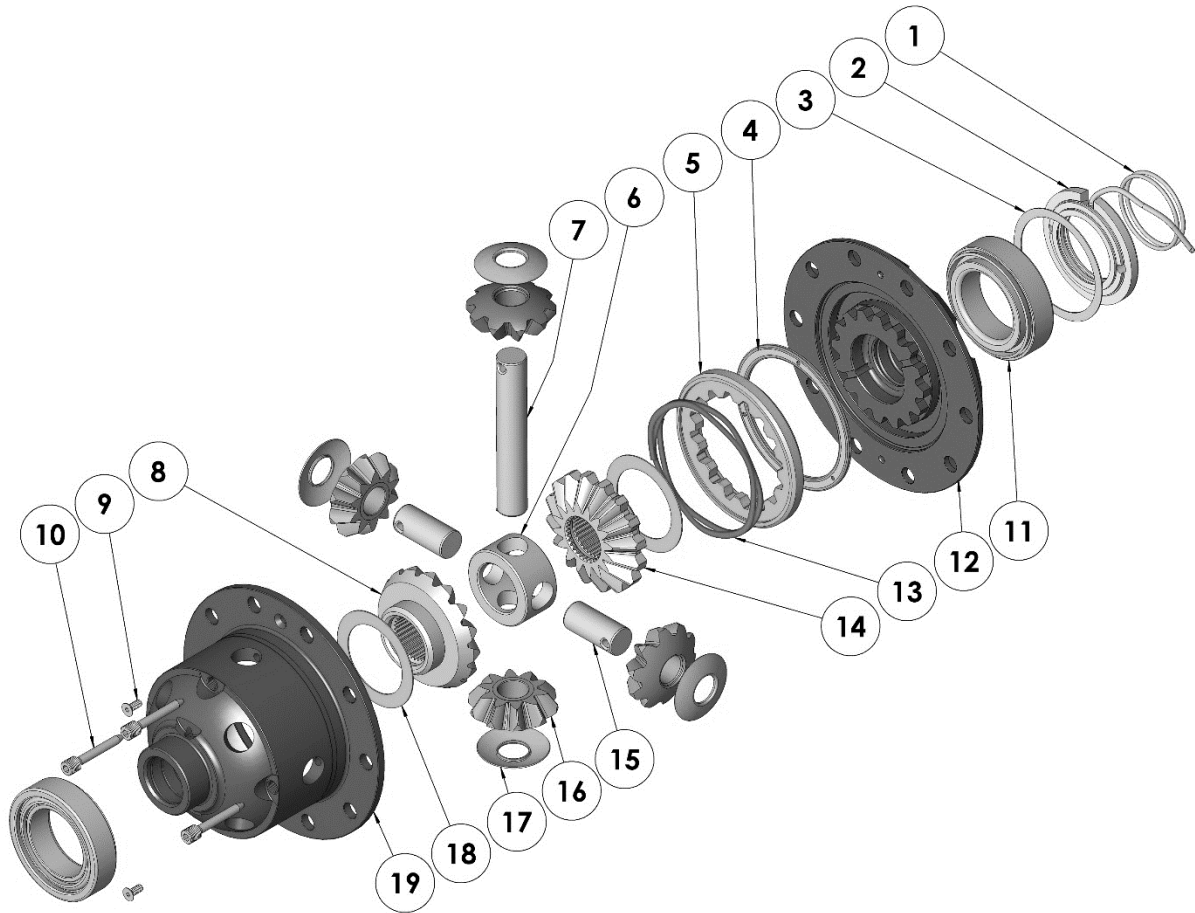

RD228

Nissan C200K, 34 SPL

PARTS LIST

ITEM #	QTY	DESCRIPTION	PART #	NOTES
1	1	SEAL HOUSING O-RING (PK OF 2)	160235SP	1
2	1	SEAL HOUSING KIT	081818SP	
3	2	SHIM KIT	SHK009	
4	1	BONDED SEAL	160702SP	
5	1	CLUTCH GEAR & WAVESPRING KIT	050906SP	
6	1	SPIDER BLOCK	070201SP	
7	1	LONG CROSS SHAFT	060204SP	
8	1	SIDE GEAR	SEE NOTE	2
9	1	COUNTERSUNK SCREW (PK OF 2)	200213SP	
10	1	RETAINING PIN SET (PK OF 4)	120601SP	
11	2	TAPERED ROLLER BEARING	NOT SUPPLIED	
12	1	FLANGE CAP KIT	027344SP	
13	1	WAVESPRING	150706SP	
14	1	SPLINED SIDE GEAR	SEE NOTE	2
15	2	SHORT CROSS SHAFT	060403SP	
16	4	PINION GEAR	SEE NOTE	2
17	4	PINION THRUST WASHER	SEE NOTE	3
18	2	SIDE GEAR THRUST WASHER	SEE NOTE	3
19	1	DIFFERENTIAL CASE	013044SP	
*	1	BULKHEAD FITTING KIT (BANJO TYPE)	170114	4
*	1	AIR LINE (6mm DIA X 6m LONG)	170314SP	4
*	1	SOLENOID VALVE (12V)	180103	
*	1	SWITCH	180209SP	
*	1	SWITCH COVER (FRONT)	180210SP	
*	1	SWITCH COVER (REAR)	180211SP	
*	1	CABLE TIE (PK OF 25)	180305	
*	1	OPERATION & SERVICE MANUAL	210200	
*	1	INSTALLATION GUIDE	2102228	

* *Not illustrated in exploded view*

NOTES

- 1 For replacement O-rings, use only BS133 Viton 75.
- 2 Available only as complete 6 gear set # 728H311
- 3 Available only as complete thrust washer kit #730H01
- 4 All diffs produced before serial #17070001 came with 5mm air connection system. For information contact ARB.
- Refer to pinion modification tech note ([Sec. 5.6](#)).

RD228

Nissan C200K, 34 SPL

EXPLODED DIAGRAM

SPECIFICATIONS

Axle Spline	34 tooth, Ø34.9mm [1.37"]
Ratio Supported	All
Ring Gear ID	128.0mm [5.03"]
Ring Gear OD	200mm [7.87"]
Ring Gear Bolts	10 bolts on Ø150mm [5.90"]
Ring Gear Torque	149 Nm [110 ft-lb]
Backlash	0.10-0.15mm [0.004-0.006"]
Bearing Cap Torque	94 Nm [70 ft-lb]