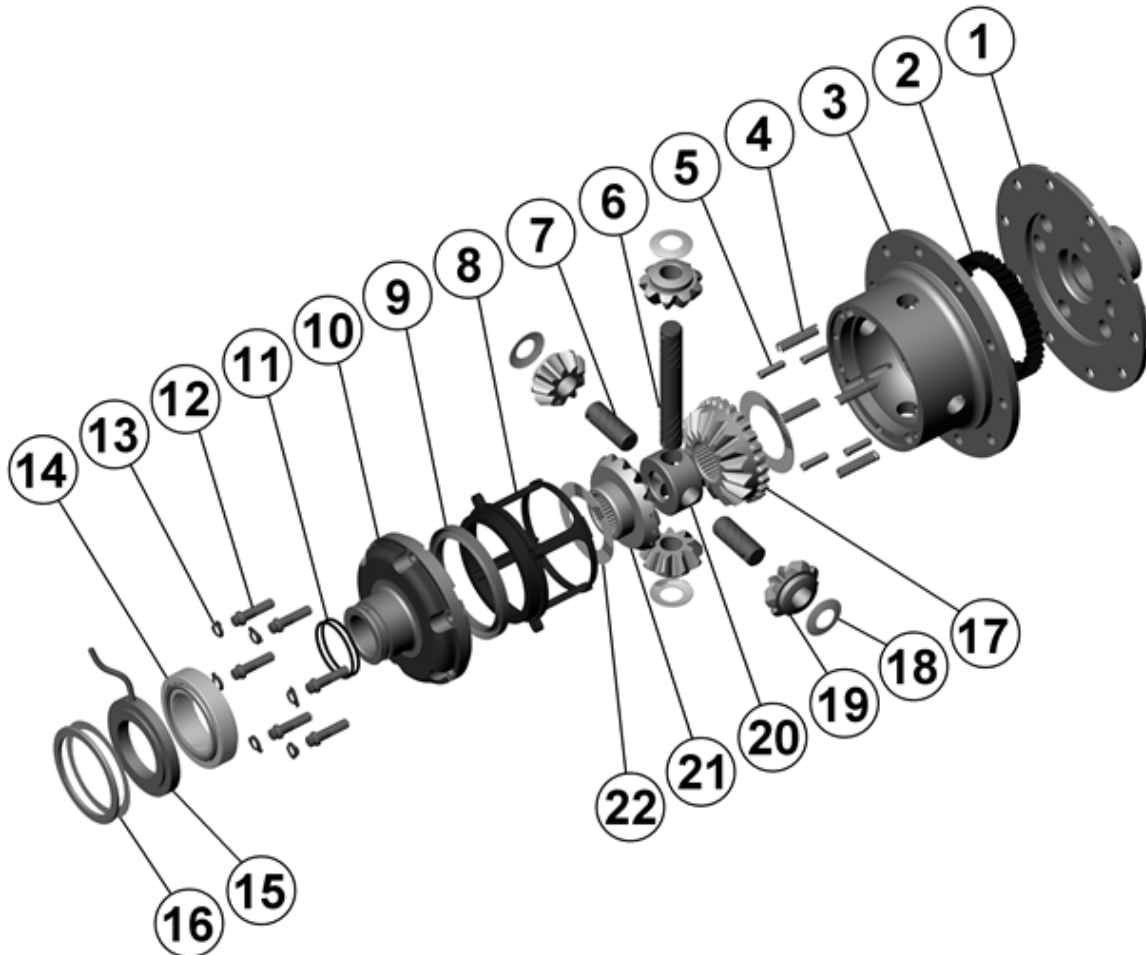

RD30

Dana 30,27 SPL,3.73 & UP**

****THIS MODEL WAS SUPERSEDED BY RD100, CROSSED OUT PARTS NOT AVAILABLE**

PARTS LIST

ITEM #	QTY	DESCRIPTION	PART #	NOTES
01	1	FLANGE CAP	021801	
02	1	CLUTCH GEAR	050501	
03	1	DIFFERENTIAL CASE	011901	
04	1	RETURN SPRINGS (PK OF 4)	150102SP	
05	1	RETAINING PIN SET (PK OF 4)	120401SP	
06	1	LONG CROSS SHAFT	060104SP	
07	2	SHORT CROSS SHAFT	060306	
08	1	PISTON	040601SP	
09	1	U-RING	160303SP	
10	1	CYLINDER CAP	030901	
11	1	SEAL HOUSING O-RINGS (PK OF 2)	160210SP	1
12	1	CYL CAP RETAINING BOLT (PK OF 8)	200207SP	
13	1	LOCKING TAB (6mm) (PK OF 8)	150402SP	
14	1	TAPERED ROLLER BEARING	160105	2
15	1	SEAL HOUSING KIT	080603SP	
16	1	SHIM KIT	SHK003	
17	1	SPLINED SIDE GEAR	131004R	
18	1	PINION THRUST WASHER (PK OF 4)	151105SP	
19	4	PINION GEAR	140501R	
20	1	SPIDER BLOCK	070501	
21	1	SIDE GEAR	130901R	
22	1	S GEAR THRUST WASHER (PK OF 2)	151005SP	
*	1	BULKHEAD FITTING KIT	170102	
*	1	PUSH-IN FITTING (5mm to 1/8"BSPP)	170201SP	
*	1	AIR LINE (5mm DIA X 6m LONG)	170301SP	
*	1	SOLENOID VALVE (12V)	180103	
*	1	SWITCH	180209SP	
*	1	SWITCH COVER (FRONT)	180210SP	
*	1	CABLE TIE (PK OF 25)	180305	
*	1	OPERATING & SERVICE MANUAL	210200	
*	1	INSTALLATION GUIDE	210230	

* *Not illustrated in exploded view*

NOTES

- 1 For replacement O-rings use only BS028 Viton 75.
- 2 For replacement bearing use Timken part # LM501349 / LM501310.
- Not for use in IFS Dana 30 models.

RD30

Dana 30,27 SPL,3.73 & UP**

****THIS MODEL WAS SUPERSEDED BY RD100, CROSSED OUT PARTS NOT AVAILABLE**

EXPLODED DIAGRAM

SPECIFICATIONS

Axle Spline	27 tooth, Ø29.5mm [1.16"]
Ratio Supported	3.73:1 & up
Ring Gear ID	114.3mm [4.50"]
Ring Gear OD	183mm [7.2"]
Ring Gear Bolts	10 bolts on Ø133mm [5.24"]
Ring Gear Torque	75Nm [55 ft-lb]
Backlash	0.15-0.25mm [0.006-0.010"]
Bearing Cap Torque	81Nm [60 ft-lb]