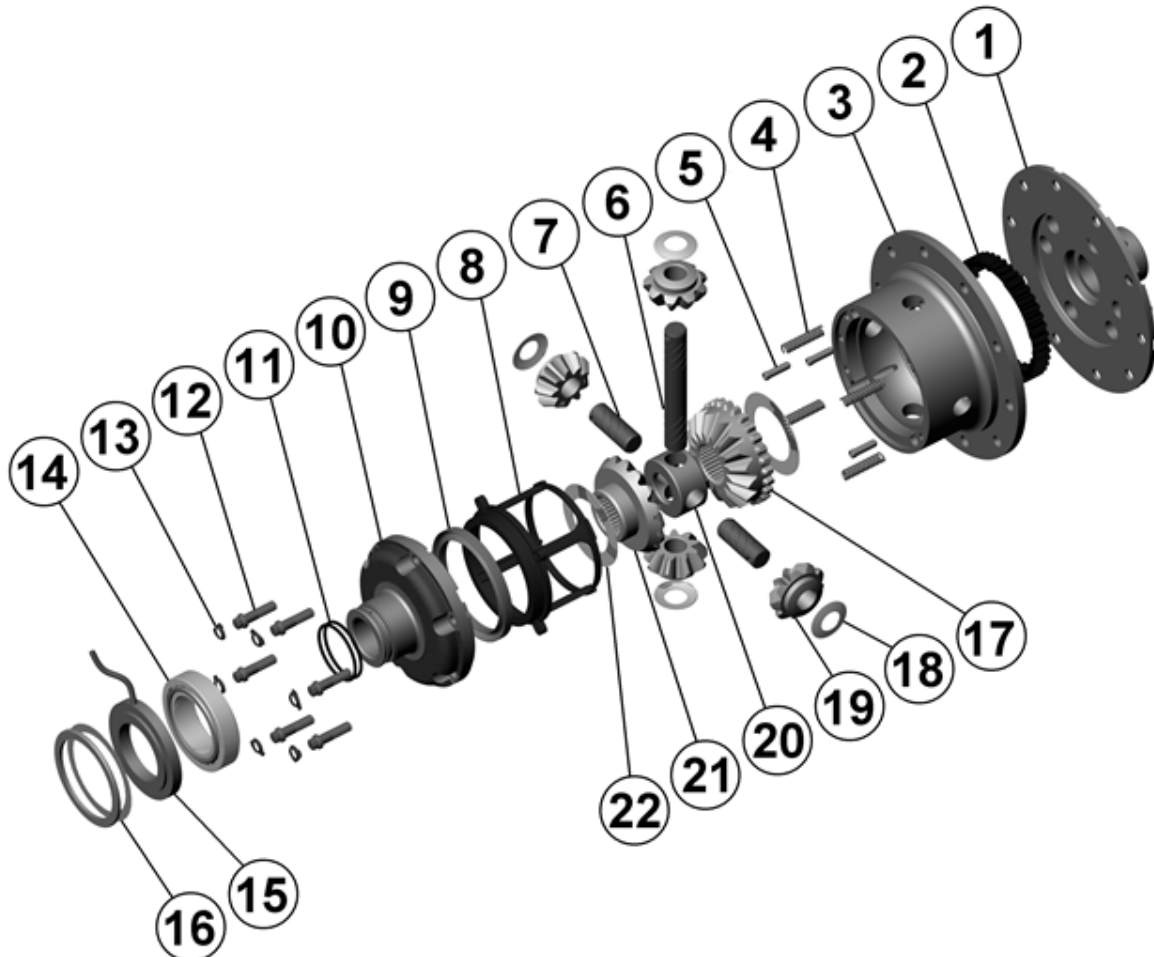

* *Not illustrated in exploded view*

NOTES

- 1 For replacement O-rings use only BS136 Viton 75.
- 2 For replacement bearing use Timken part # 387A / 382A.
- 3 Available only as complete 6 gear set # 728E044
- For ratios of 4.10:1 and down refer to RD36 ([Section 2.36](#)).
- For Dana 60HD C-clip model refer to RD42 ([Section 2.42](#)).

RD35

Dana 60HD,35 SPL,4.56 & UP

****THIS MODEL WAS SUPERSEDED BY RD166, CROSSED OUT PARTS NOT AVAILABLE**

EXPLODED DIAGRAM

SPECIFICATIONS

Axle Spline	35 tooth, Ø38.1mm [1.50"]
Ratio Supported	4.56:1 & up
Ring Gear ID	162.0mm [6.38"]
Ring Gear OD	248mm [9.75"]
Ring Gear Bolts	12 bolts on Ø191mm [7.50"]
Ring Gear Torque	149Nm [110 ft-lb]
Backlash	0.15-0.25mm [0.006-0.010"]
Bearing Cap Torque	108Nm [80 ft-lb]