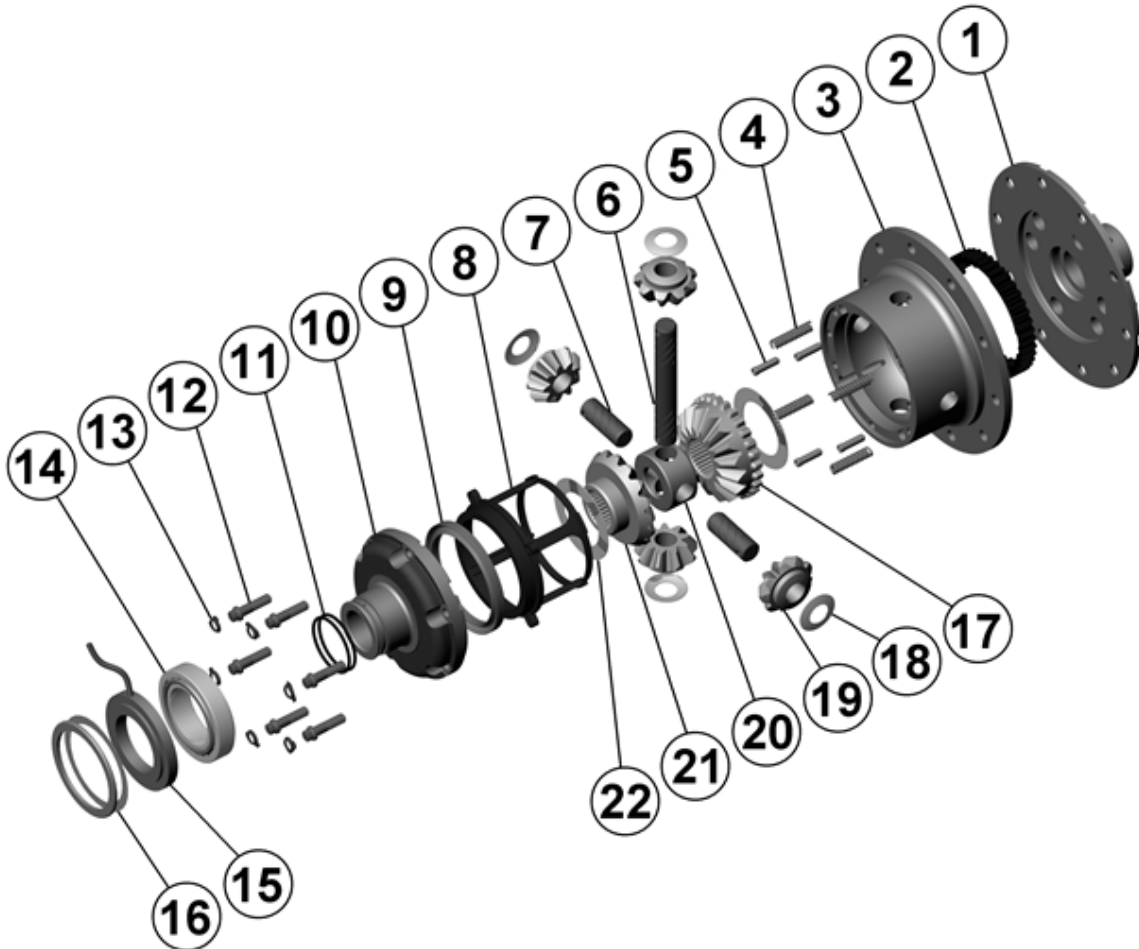

RD39

Dana 35, non C-clip, 27 SPL, 3.54 & UP**

****THIS MODEL WAS SUPERSEDED BY RD102, CROSSED OUT PARTS NOT AVAILABLE**

PARTS LIST

ITEM #	QTY	DESCRIPTION	PART #	NOTES
01	1	FLANGE CAP	021901	
02	1	CLUTCH GEAR	050501	
03	1	DIFFERENTIAL CASE	012001	
04	1	RETURN SPRING (PK OF 4)	150102SP	
05	1	RETAINING PIN SET (PK OF 4)	120401SP	
06	1	LONG CROSS SHAFT	060104SP	
07	2	SHORT CROSS SHAFT	060306	
08	1	PISTON	040601SP	
09	1	U-RING	160303SP	
10	1	CYLINDER CAP	030902	
11	1	SEAL HOUSING O-RINGS (PK OF 2)	160210SP	1
12	1	CYL CAP RETAINING BOLT (PK OF 8)	200207SP	
13	1	LOCKING TAB (6mm) (PK OF 8)	150402SP	
14	1	TAPERED ROLLER BEARING	160105	2
15	1	SEAL HOUSING KIT	080603SP	
16	1	SHIM KIT	SHK003	
17	1	SPLINED SIDE GEAR	131004R	
18	1	PINION THRUST WASHER (PK OF 4)	151105SP	
19	4	PINION GEAR	140501R	
20	1	SPIDER BLOCK	070501	
21	1	SIDE GEAR	130901R	
22	1	S GEAR THRUST WASHER (PK OF 2)	151005SP	
*	1	BULKHEAD FITTING KIT	170102	
*	1	PUSH-IN FITTING (5mm to 1/8" BSPP)	170201SP	
*	1	AIR LINE (5mm DIA X 6m LONG)	170301SP	
*	1	SOLENOID VALVE (12V)	180103	
*	1	SWITCH	180209SP	
*	1	SWITCH COVER (REAR)	180211SP	
*	1	SWITCH COVER (FRONT)	180210SP	
*	1	CABLE TIE (PK OF 25)	180305	
*	1	OPERATING & SERVICE MANUAL	210200	
*	1	INSTALLATION GUIDE	210239	

RD39

Dana 35, non C-clip, 27 SPL, 3.54 & UP**

****THIS MODEL WAS SUPERSEDED BY RD102, CROSSED OUT PARTS NOT AVAILABLE**

EXPLODED DIAGRAM

SPECIFICATIONS

Axle Spline	27 tooth, Ø29.5mm [1.16"]
Ratio Supported	3.54:1 & up
Ring Gear ID	120.7mm [4.75"]
Ring Gear OD	193mm [7.6"]
Ring Gear Bolts	8 bolts on Ø146mm [5.75"]
Ring Gear Torque	75Nm [55 ft-lb]
Backlash	0.15-0.25mm [0.006-0.010"]
Bearing Cap Torque	75Nm [55 ft-lb]