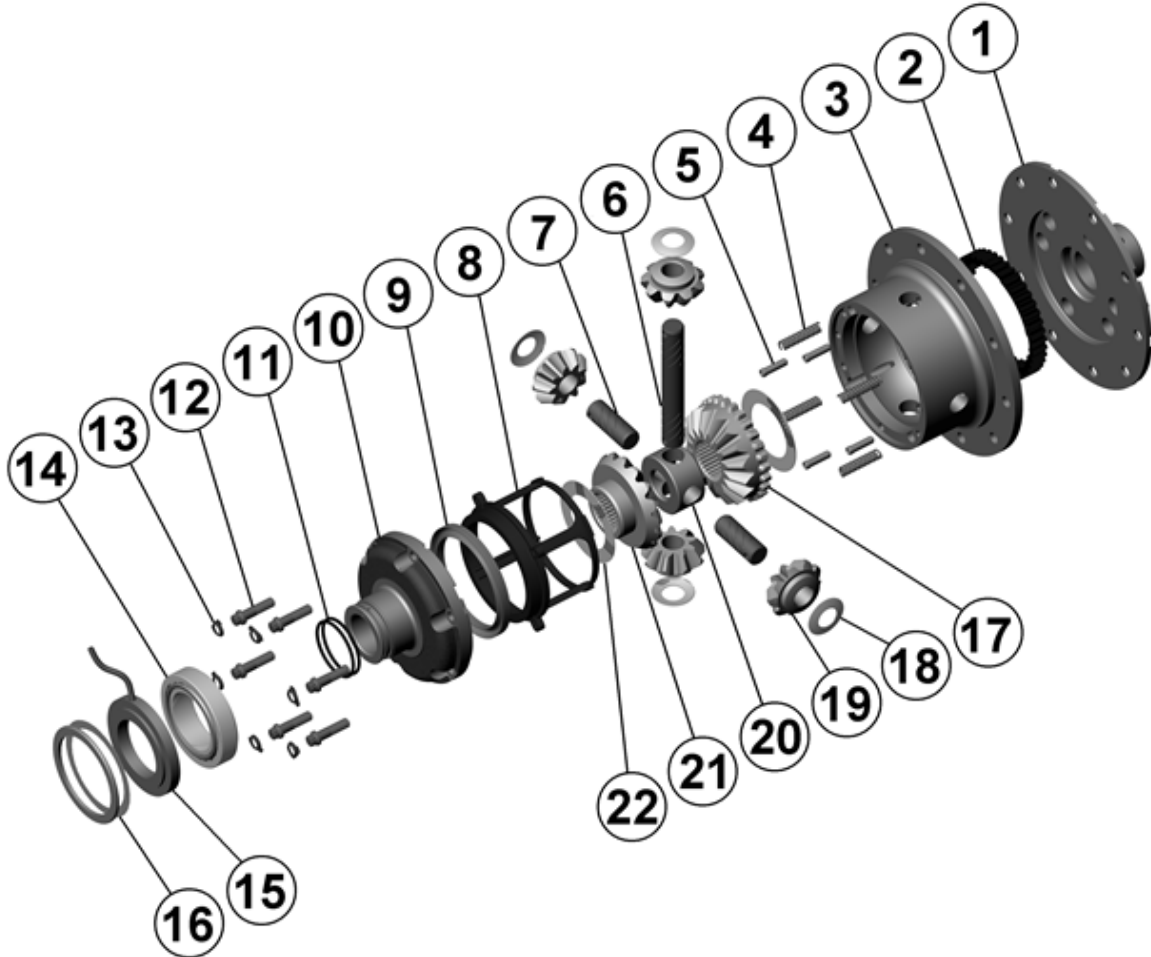

RD50

Dana 50,30 SPL

****THIS MODEL WAS SUPERSEDED BY RD158, CROSSED OUT PARTS NOT AVAILABLE**

PARTS LIST

ITEM #	QTY	DESCRIPTION	PART #	NOTES
01	1	FLANGE CAP	022701	
02	1	CLUTCH GEAR	050102	
03	1	DIFFERENTIAL CASE	010603	
04	1	RETURN SPRINGS (PK OF 4)	150101SP	
05	1	RETAINING PIN SET (PK OF 2)	120102SP	
*	1	RETAINING PIN SET (PK OF 2)	120302SP	
06	1	LONG CROSS SHAFT	060103	
07	2	SHORT CROSS SHAFT	060303	
08	1	PISTON	040103SP	
09	1	BONDED SEAL	160701SP	
10	1	CYLINDER CAP	030410	
11	1	SEAL HOUSING O-RINGS (PK OF 2)	160205SP	1
12	1	CYL CAP RETAINING BOLT (PK OF 8)	200205SP	
13	1	LOCKING TAB (8mm) (PK OF 8)	150401SP	
14	1	TAPERED ROLLER BEARING	160112	2
15	1	SEAL HOUSING KIT	080302SP	
16	1	SHIM KIT	SHK009	
*	1	MASTER SHIM	150305	
17	1	SPLINED SIDE GEAR	SEE NOTE	3
18	1	PINION THRUST WASHER (PK OF 4)	151101SP	
19	4	PINION GEAR	SEE NOTE	3
20	1	SPIDER BLOCK	070101	
21	1	SIDE GEAR	SEE NOTE	3
22	1	S GEAR THRUST WASHER (PK OF 2)	151003SP	
*	1	BULKHEAD FITTING KIT (O-RING TYPE)	170111	
*	1	PUSH-IN FITTING (5mm to 1/8"BSPP)	170201SP	
*	1	AIR LINE (5mm DIA X 6m LONG)	170301SP	
*	1	SOLENOID VALVE (12V)	180103	
*	1	SWITCH	180209SP	
*	1	SWITCH COVER (FRONT)	180210SP	
*	1	CABLE TIE (PK OF 25)	180305	
*	1	OPERATING & SERVICE MANUAL	210200	
*	1	INSTALLATION GUIDE	210250	

* *Not illustrated in exploded view*

NOTES

- 1 For replacement O-rings use only BS132 Viton 75.
- 2 For replacement bearing use Timken part # LM104949 / LM104911.
- 3 Available only as complete 6 gear set # 728B041
- For Ford IFS installation refer to tech note ([Section 5.12](#)) for alternative to C-clip use.

RD50

Dana 50,30 SPL

****THIS MODEL WAS SUPERSEDED BY RD158, CROSSED OUT PARTS NOT AVAILABLE**

EXPLODED DIAGRAM

SPECIFICATIONS

Axle Spline	30 tooth, Ø33.3mm [1.31"]
Ratio Supported	All
Ring Gear ID	141.3mm [5.56"]
Ring Gear OD	229mm [9.0"]
Ring Gear Bolts	10 bolts on Ø168mm [6.61"]
Ring Gear Torque	88Nm [65 ft-lb]
Backlash	0.15-0.25mm [0.006-0.010"]
Bearing Cap Torque	81Nm [60 ft-lb]