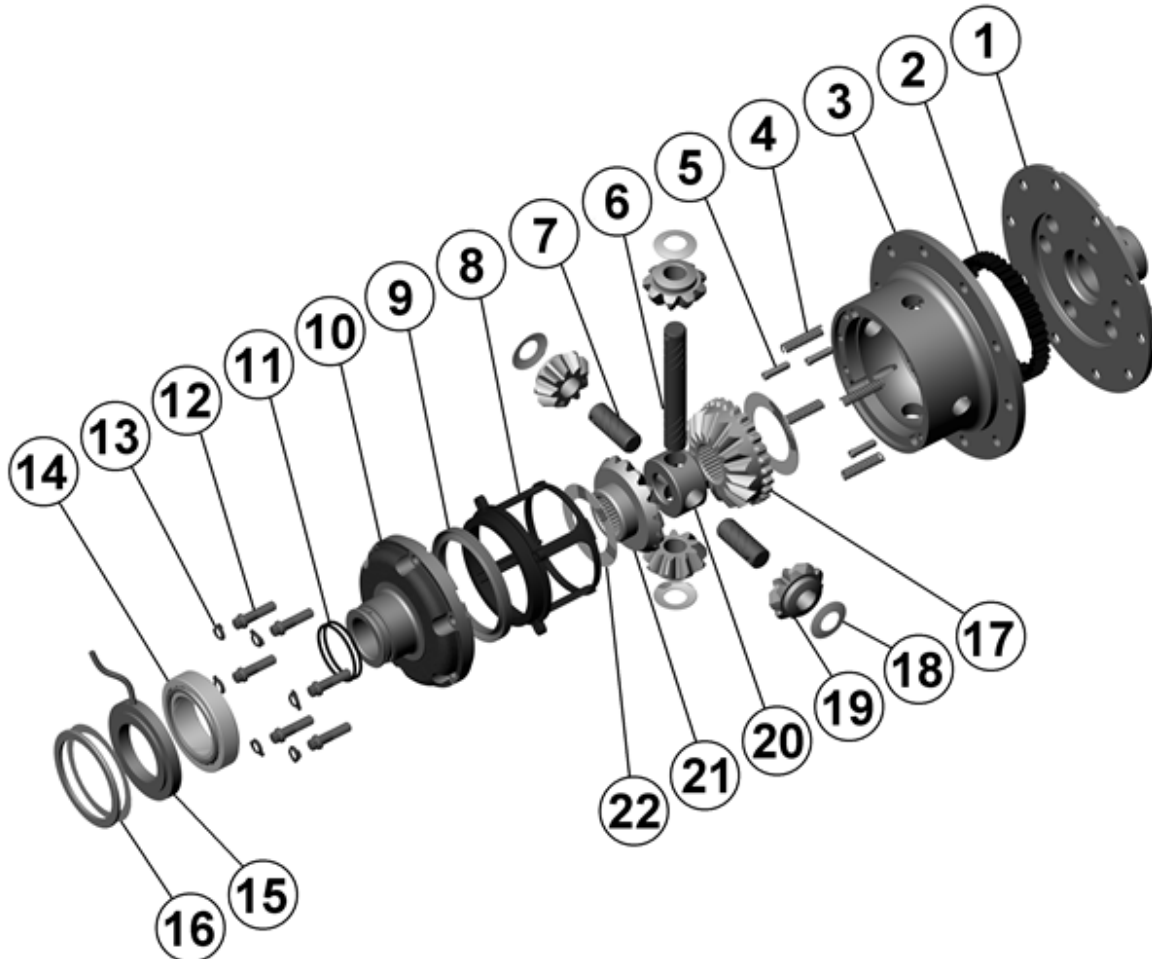

* *Not illustrated in exploded view*

NOTES

- 1 For replacement O-rings use only BS141 Viton 75.
- 2 For replacement bearing use Timken part # 39250 / 39412.
- 3 Available only as complete 6 gear set # 728E014
- For the 35 spline Dana 70U with a carrier bearing OD of 96.84mm [3.813"] refer to RD65 ([Section 2.65](#)).
- For ratios of 4.10:1 and down refer to RD54 ([Section 2.54](#)).

RD53

Dana 70HD,35 SPL,4.56 & UP

****THIS MODEL WAS SUPERSEDED BY RD172, CROSSED OUT PARTS NOT AVAILABLE**

EXPLODED DIAGRAM

SPECIFICATIONS

Axle Spline	35 tooth, Ø38.1mm [1.50"]
Ratio Supported	4.56:1 & up
Ring Gear ID	174.9mm [6.89"]
Ring Gear OD	267mm [10.5"]
Ring Gear Bolts	12 bolts on Ø203mm [8.00"]
Ring Gear Torque	149Nm [110 ft-lb]
Backlash	0.15-0.25mm [0.006-0.010"]
Bearing Cap Torque	108Nm [80 ft-lb]
Carrier Bearing OD	104.78mm [4.125"]