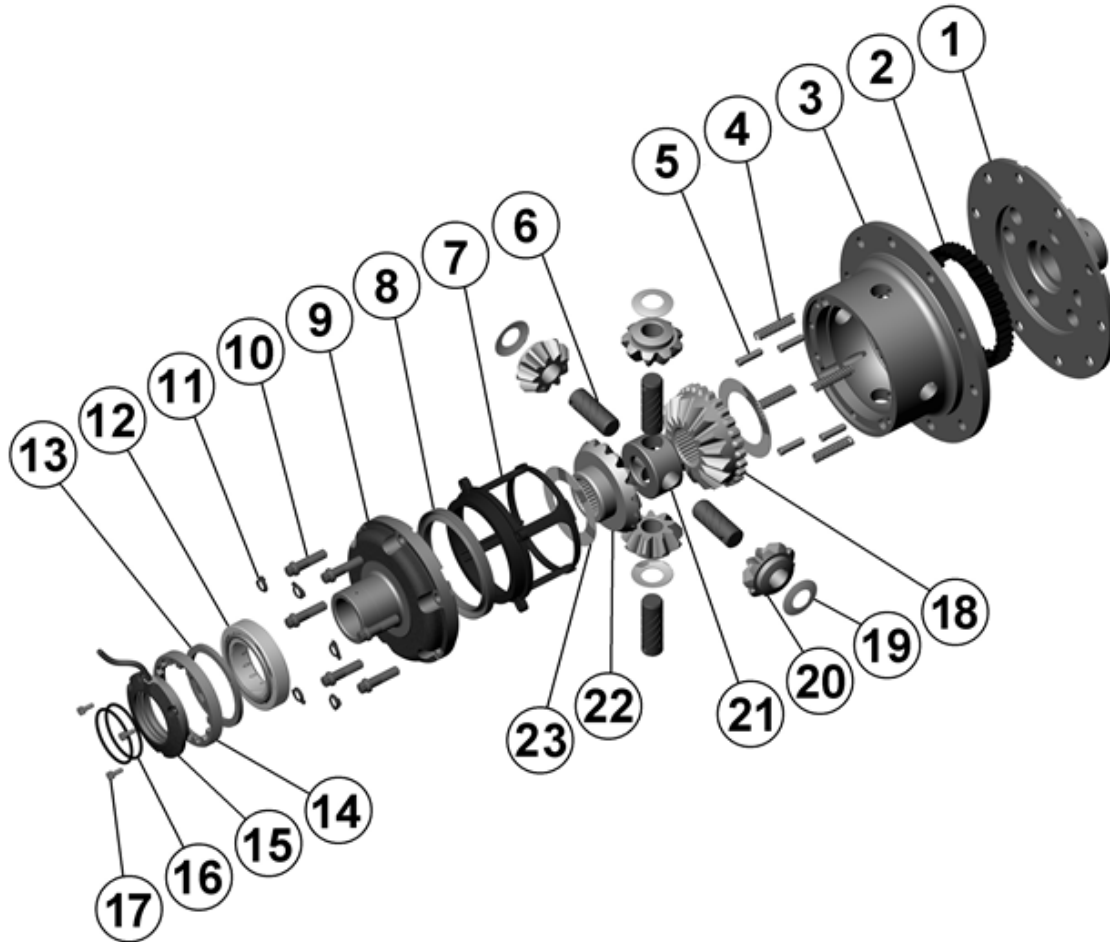

RD70

Nissan H260,37 SPL

****THIS MODEL WAS SUPERSEDED BY RD215, CROSSED OUT PARTS NOT AVAILABLE**

PARTS LIST

ITEM #	QTY	DESCRIPTION	PART #	NOTES
01	1	FLANGE CAP	023201	
02	1	CLUTCH GEAR	050401	
03	1	DIFFERENTIAL CASE	012901	
04	1	RETURN SPRINGS (PK OF 4)	150101SP	
05	1	RETAINING PIN SET (PK OF 4)	120301SP	
06	4	SHORT CROSS SHAFT	060802	
07	1	PISTON	040501SP	
08	1	BONDED SEAL	160703SP	
09	1	CYLINDER CAP KIT	031202	
10	1	CYL CAP RETAINING BOLT (PK OF 8)	200205SP	
11	1	LOCKING TAB (8mm) (PK OF 8)	150401SP	
12	1	TAPERED ROLLER BEARING	NOT SUPPLIED	
13	1	CLAMPING PLATE	090301	
14	1	ADJUSTER NUT	100501SP	
15	1	SEAL HOUSING	081201SP	
16	1	SEAL HOUSING O-RINGS (PK OF 2)	160227SP	1
17	4	SEAL HOUSING SCREW	200501	
18	1	SPLINED SIDE GEAR	SEE NOTE	2
19	1	PINION THRUST WASHER (PK OF 4)	151104SP	
20	4	PINION GEAR	SEE NOTE	2
21	1	SPIDER BLOCK	070401	
22	1	SIDE GEAR	SEE NOTE	2
23	1	S GEAR THRUST WASHER (PK OF 2)	151007SP	
*	1	BULKHEAD FITTING KIT (O-RING TYPE)	170111	
*	1	PUSH-IN FITTING (5mm to 1/8"BSPP)	170201SP	
*	1	AIR LINE (5mm DIA X 6m LONG)	170301SP	
*	1	SOLENOID VALVE (12V)	180103	
*	1	SWITCH	180209SP	
*	1	SWITCH COVER (REAR)	180211SP	
*	1	CABLE TIE (PK OF 25)	180305	
*	1	OPERATING & SERVICE MANUAL	210200	
*	1	INSTALLATION GUIDE	210270	

* *Not illustrated in exploded view*

NOTES

- 1 For replacement O-rings use only BS138 Viton 75.
- 2 Available only as complete 6 gear set # 728E041
- Refer to seal housing set-up tech note ([Section 5.1](#)).
- For H260 with 34 spline axels, refer to RD144 ([Section 2.144](#))

RD70

Nissan H260,37 SPL

****THIS MODEL WAS SUPERSEDED BY RD215, CROSSED OUT PARTS NOT AVAILABLE**

EXPLODED DIAGRAM

SPECIFICATIONS

Axle Spline	37 tooth, Ø38.4mm [1.51"]
Ratio Supported	All
Ring Gear ID	165.1mm [6.50"]
Ring Gear Bolts	10 bolts on Ø200mm [7.87"]
Ring Gear Bolt Size	14mm
Ring Gear Torque	212Nm [156 ft-lb]
Backlash	0.15-0.20mm [0.006-0.008"]
Bearing Cap Torque	88Nm [65 ft-lb]