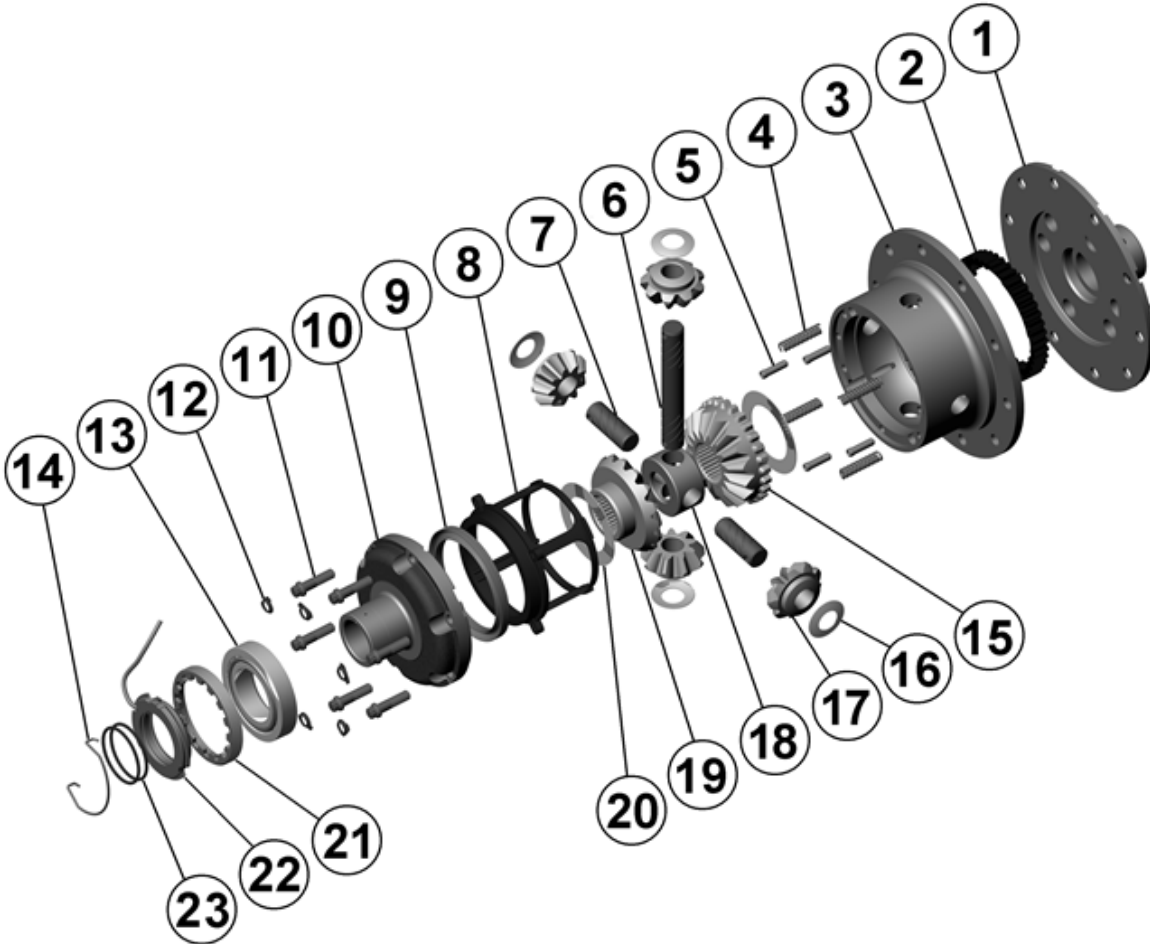

RD72

Suzuki Sierra,RR,26 SPL**

****THIS MODEL WAS SUPERSEDED BY RD208, CROSSED OUT PARTS NOT AVAILABLE**

PARTS LIST

ITEM #	QTY	DESCRIPTION	PART #	NOTES
01	1	FLANGE CAP	023404	
02	1	CLUTCH GEAR	050704	
03	1	DIFFERENTIAL CASE	042804	
04	1	RETURN SPRING (PK OF 12)	150107SP	
05	1	RETAINING PIN SET (PK OF 3)	120403SP	
06	1	LONG CROSS SHAFT	060406	
07	2	SHORT CROSS SHAFT	060306	
08	1	PISTON	040801SP	
09	1	U-RING	160306SP	
10	1	CYLINDER CAP ASSEMBLY	031301SP	
11	1	CYL CAP RETAINING BOLT (PK OF 8)	200211SP	
12	1	LOCKING TAB (6mm) (PK OF 8)	150402SP	
13	1	TAPERED ROLLER BEARING	NOT SUPPLIED	
14	1	SEAL HOUSING RETAINING CLIP	150601SP	
15	1	SPLINED SIDE GEAR	SEE NOTE	2
16	1	PINION THRUST WASHER (PK OF 4)	151108SP	
17	4	PINION GEAR	SEE NOTE	2
18	1	SPIDER BLOCK	070704	
19	1	SIDE GEAR	SEE NOTE	2
20	1	S GEAR THRUST WASHER (PK OF 2)	151008SP	
21	1	ADJUSTER NUT	100101SP	
22	1	SEAL HOUSING KIT	081902SP	
23	1	SEAL HOUSING O-RINGS (PK OF 2)	160235SP	1
*	1	BULKHEAD FITTING KIT (O-RING TYPE)	170111	
*	1	PUSH-IN FITTING (5mm to 1/8"BSPP)	170201SP	
*	1	AIR LINE (5mm DIA X 6m LONG)	170301SP	
*	1	SOLENOID VALVE (12V)	180103	
*	1	SWITCH	180209SP	
*	1	SWITCH COVER (REAR)	180211SP	
*	1	CABLE TIE (PK OF 25)	180305	
*	1	OPERATING & SERVICE MANUAL	210200	
*	1	INSTALLATION GUIDE	210272	

* *Not illustrated in exploded view*

NOTES

- 1 For replacement O-rings use only BS133 Viton 75.
- 2 Available only as complete 6 gear set # 728G044
- For seal housing set-up refer to tech notes (Section 5.1 & 5.2).

RD72

Suzuki Sierra,RR,26 SPL**

****THIS MODEL WAS SUPERSEDED BY RD208, CROSSED OUT PARTS NOT AVAILABLE**

EXPLODED DIAGRAM

SPECIFICATIONS

Axle Spline	26 tooth, Ø27.4mm [1.08"]
Ratio Supported	All
Ring Gear ID	108.0mm [4.25"]
Ring Gear Bolts	10 bolts on Ø130mm [5.12"]
Ring Gear Torque	85Nm [63 ft-lb]
Backlash	0.10-0.15mm [0.004-0.006"]
Bearing Cap Torque	85Nm [63 ft-lb]