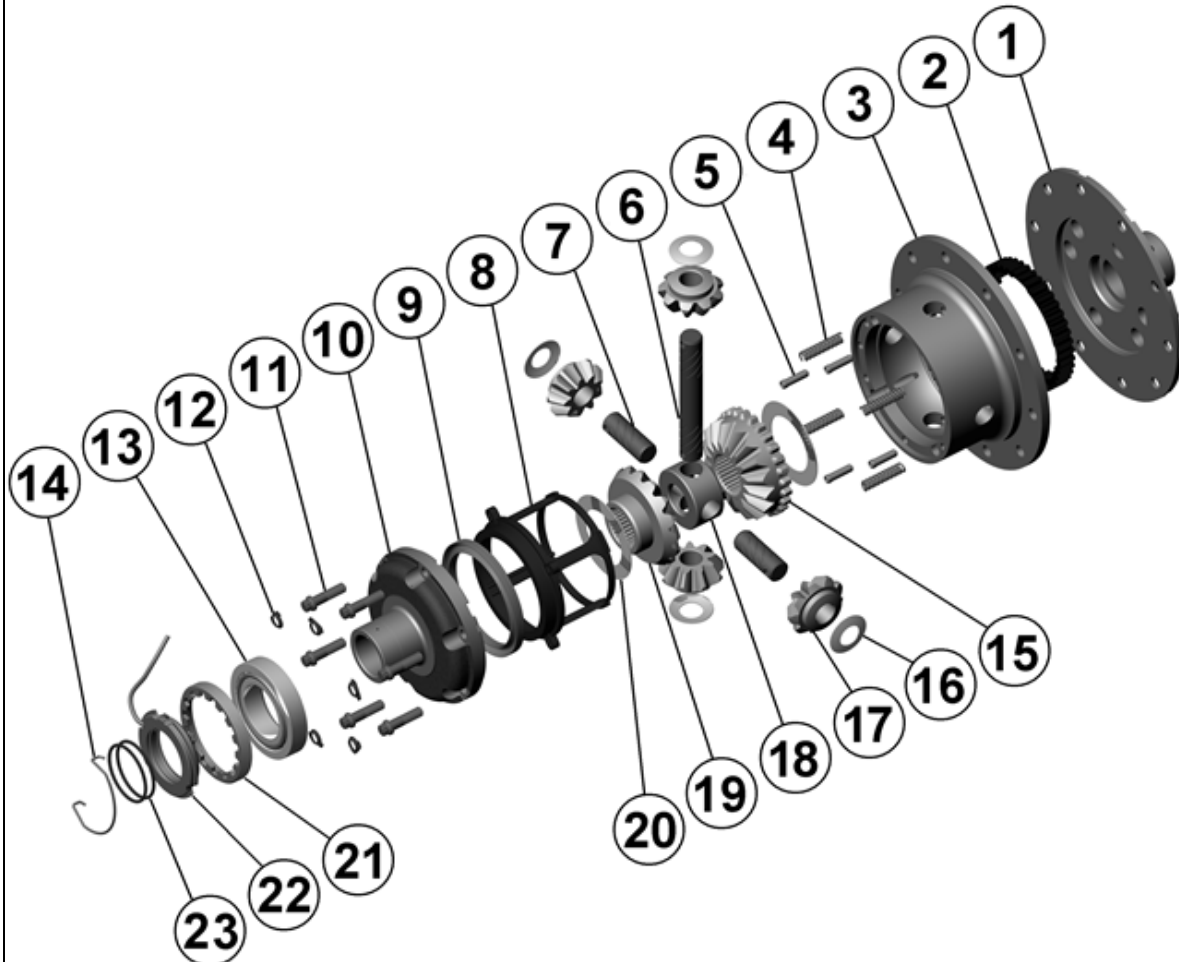

RD74

Suzuki Vitara,RR,26 SPL,10 bolt RG

****THIS MODEL WAS SUPERSEDED BY RD204, CROSSED OUT PARTS NOT AVAILABLE**

PARTS LIST

ITEM #	QTY	DESCRIPTION	PART #	NOTES
01	1	FLANGE CAP	021803	
02	1	CLUTCH GEAR	050501	
03	1	DIFFERENTIAL CASE	011903	
04	1	RETURN SPRINGS (PK OF 4)	150102SP	
05	1	RETAINING PIN SET (PK OF 4)	120401SP	
06	1	LONG CROSS SHAFT	061101	
07	2	SHORT CROSS SHAFT	061201	
08	1	PISTON	040601SP	
09	1	U-RING	160303SP	
10	1	CYLINDER CAP ASSEMBLY	030905	
11	1	CYL CAP RETAINING BOLT (PK OF 8)	200207SP	
12	1	LOCKING TAB (6mm) (PK OF 8)	150402SP	
13	1	TAPERED ROLLER BEARING	NOT SUPPLIED	
14	1	SEAL HOUSING RETAINING CLIP	150601SP	
15	1	SPLINED SIDE GEAR	SEE NOTE	2
16	1	PINION THRUST WASHER (PK OF 4)	151107SP	
17	4	PINION GEAR	SEE NOTE	2
18	1	SPIDER BLOCK	070502	
19	1	SIDE GEAR	SEE NOTE	2
20	1	S GEAR THRUST WASHER (PK OF 2)	151005SP	
21	1	ADJUSTER NUT	100101SP	
22	1	SEAL HOUSING KIT	081902SP	
23	1	SEAL HOUSING O-RINGS (PK OF 2)	160235SP	1
*	1	BULKHEAD FITTING KIT (O-RING TYPE)	170111	
*	1	PUSH-IN FITTING (5mm to 1/8"BSPP)	170201SP	
*	1	AIR LINE (5mm DIA X 6m LONG)	170301SP	
*	1	SOLENOID VALVE	180103	
*	1	SWITCH	180209SP	
*	1	SWITCH COVER (REAR)	180211SP	
*	1	CABLE TIE (PK OF 25)	180305	
*	1	OPERATING & SERVICE MANUAL	210200	
*	1	INSTALLATION GUIDE	210274	

* *Not illustrated in exploded view*

NOTES

- 1 For replacement O-rings use only BS133 Viton 75.
- 2 Available only as complete 6 gear set # 728F052
- For seal housing set-up refer to tech note (Section 5.1 / 5.2).

RD74

Suzuki Vitara,RR,26 SPL,10 bolt RG

****THIS MODEL WAS SUPERSEDED BY RD204, CROSSED OUT PARTS NOT AVAILABLE**

EXPLODED DIAGRAM

SPECIFICATIONS

Axle Spline	26 tooth, Ø27.4mm [1.08"]
Ratio Supported	All
Ring Gear ID	118.0mm [4.65"]
Ring Gear Bolts	10 bolts on Ø140mm [5.51"]
Ring Gear Torque	95Nm [70 ft-lb]
Backlash	0.13-0.18mm [0.005-0.007"]
Bearing Cap Torque	85Nm [63 ft-lb]