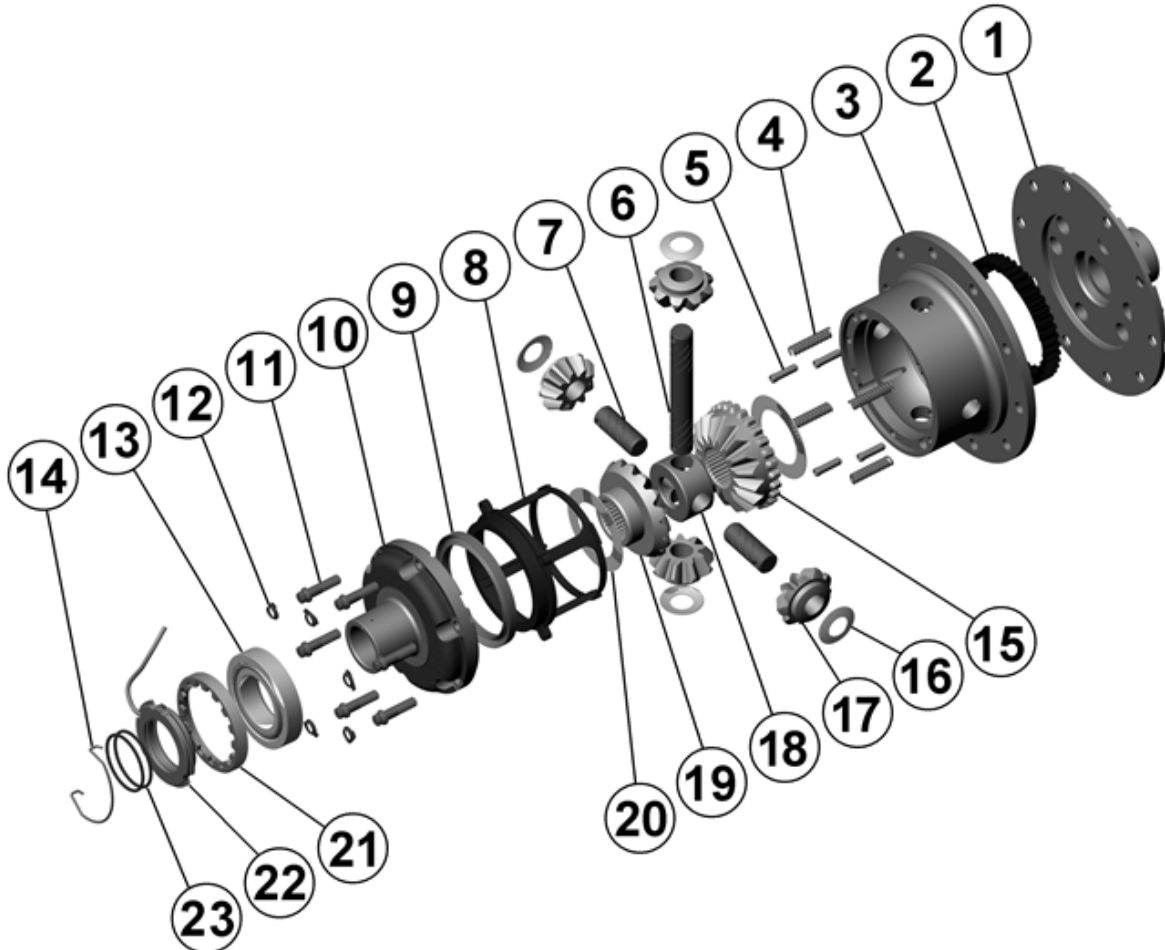

RD75

Suzuki,FR,22 SPL,10 bolt RG

****THIS MODEL WAS SUPERSEDED BY RD205, CROSSED OUT PARTS NOT AVAILABLE**

PARTS LIST

ITEM #	QTY	DESCRIPTION	PART #	NOTES
01	1	FLANGE CAP	023701	
02	1	CLUTCH GEAR	050701	
03	1	DIFFERENTIAL CASE	012802	
04	1	RETURN SPRINGS (PK OF 12)	150107SP	
05	1	RETAINING PIN SET (PK OF 3)	120403SP	
06	1	LONG CROSS SHAFT	060106	
07	2	SHORT CROSS SHAFT	060306	
08	1	PISTON	040801SP	
09	1	U-RING	160306SP	
10	1	CYLINDER CAP ASSEMBLY	031301SP	
11	1	CYL CAP RETAINING BOLT (PK OF 8)	200211SP	
12	1	LOCKING TAB (6mm) (PK OF 8)	150402SP	
13	1	TAPERED ROLLER BEARING	NOT SUPPLIED	
14	1	SEAL HOUSING RETAINING CLIP	150601SP	
15	1	SPLINED SIDE GEAR	SEE NOTE	2
16	1	PINION THRUST WASHER (PK OF 4)	151108SP	
17	4	PINION GEAR	SEE NOTE	2
18	1	SPIDER BLOCK	070701	
19	1	SIDE GEAR	SEE NOTE	2
20	1	S GEAR THRUST WASHER (PK OF 2)	151008SP	
21	1	ADJUSTER NUT	100101SP	
22	1	SEAL HOUSING KIT	081902SP	
23	1	SEAL HOUSING O-RINGS (PK OF 2)	160235SP	1
*	1	BULKHEAD FITTING KIT (O-RING TYPE)	170111	
*	1	PUSH-IN FITTING (5mm to 1/8"BSPP)	170201SP	
*	1	AIR LINE (5mm DIA X 6m LONG)	170301SP	
*	1	SOLENOID VALVE (12V)	180103	
*	1	SWITCH	180209SP	
*	1	SWITCH COVER (FRONT)	180210SP	
*	1	CABLE TIE (PK OF 25)	180305	
*	1	OPERATING & SERVICE MANUAL	210200	
*	1	INSTALLATION GUIDE	210275	

* *Not illustrated in exploded view*

NOTES

- 1 For replacement O-rings use only BS133 Viton 75.
- 2 Available only as complete 6 gear set # 728G024
- For seal housing set-up refer to tech note (Section 5.2).

RD75

Suzuki,FR,22 SPL,10 bolt RG

****THIS MODEL WAS SUPERSEDED BY RD205, CROSSED OUT PARTS NOT AVAILABLE**

EXPLODED DIAGRAM

SPECIFICATIONS

Axle Spline	22 tooth, Ø23.9mm [0.94"]
Ratio Supported	All
Ring Gear ID	108.0mm [4.25"]
Ring Gear Bolts	10 bolts on Ø130mm [5.12"]
Ring Gear Torque	95Nm [70 ft-lb]
Backlash	0.13-0.18mm [0.005-0.007"]
Bearing Cap Torque	60Nm [44 ft-lb]