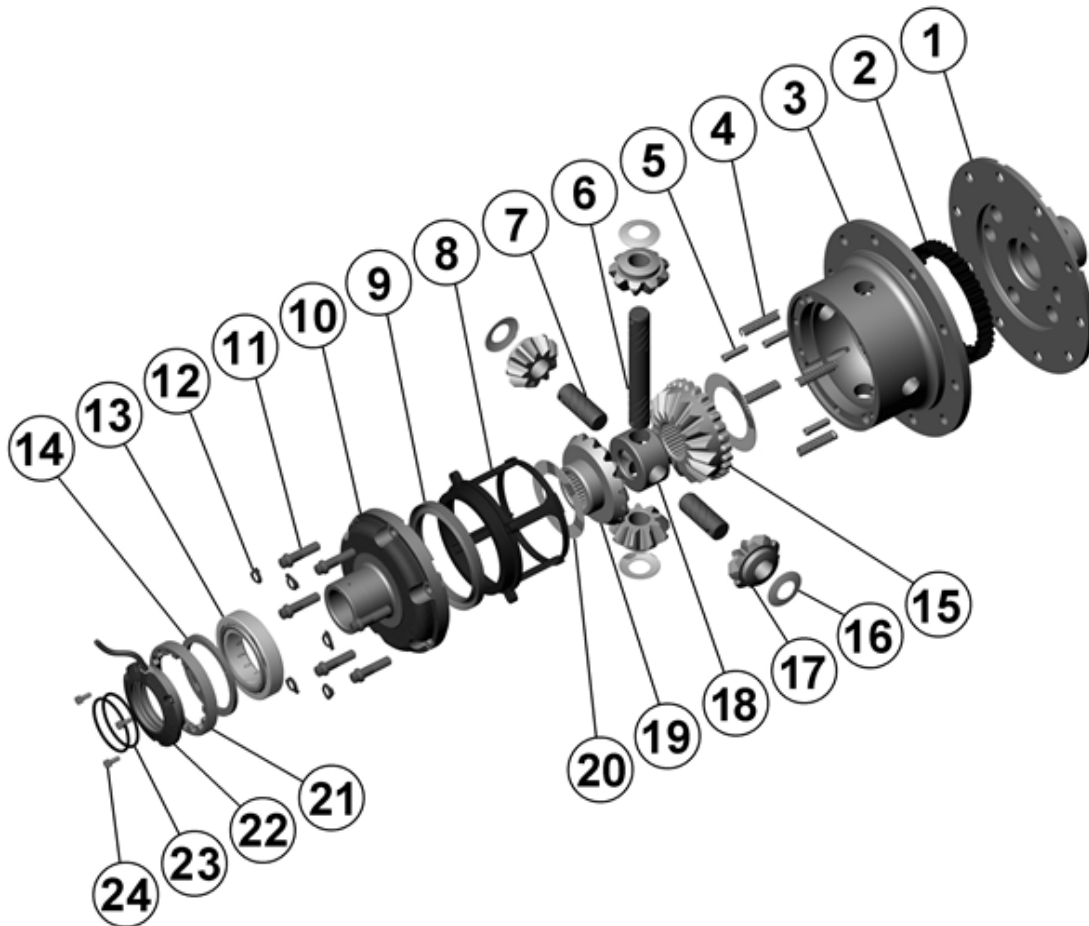

RD77

Suzuki Jimny (JA),FR,22 SPL**

****THIS MODEL WAS SUPERSEDED BY RD207, CROSSED OUT PARTS NOT AVAILABLE**

PARTS LIST

ITEM #	QTY	DESCRIPTION	PART #	NOTES
01	1	FLANGE CAP	023103	
02	1	CLUTCH GEAR	050701	
03	1	DIFFERENTIAL CASE	012803	
04	1	RETURN SPRINGS (PK OF 4)	150107SP	
05	1	RETAINING PIN SET (PK OF 3)	120403SP	
06	1	LONG CROSS SHAFT	060106	
07	2	SHORT CROSS SHAFT	060306	
08	1	PISTON	040801SP	
09	1	U-RING	160306SP	
10	1	CYLINDER CAP ASSEMBLY	031303	
11	1	CYL CAP RETAINING BOLT (PK OF 8)	200211SP	
12	1	LOCKING TAB (6mm) (PK OF 8)	150402SP	
13	1	TAPERED ROLLER BEARING	NOT SUPPLIED	
14	1	CLAMPING PLATE	090401	
15	1	SPLINED SIDE GEAR	SEE NOTE	2
16	1	PINION THRUST WASHER (PK OF 4)	151108SP	
17	4	PINION GEAR	SEE NOTE	2
18	1	SPIDER BLOCK	070701	
19	1	SIDE GEAR	SEE NOTE	2
20	1	S GEAR THRUST WASHER (PK OF 2)	151008SP	
21	1	ADJUSTER NUT	100601SP	
22	1	SEAL HOUSING KIT	081401SP	3
23	1	SEAL HOUSING O-RINGS (PK OF 2)	160208SP	1
24	3	SEAL HOUSING SCREW	200502	
*	1	BULKHEAD FITTING KIT (O-RING TYPE)	170111	
*	1	PUSH-IN FITTING (5mm to 1/8"BSPP)	170201SP	
*	1	AIR LINE (5mm DIA X 6m LONG)	170301SP	
*	1	SOLENOID VALVE (12V)	180103	
*	1	SWITCH	180209SP	
*	1	SWITCH COVER (FRONT)	180210SP	
*	1	CABLE TIE (PK OF 25)	180305	
*	1	OPERATING & SERVICE MANUAL	210200	
*	1	INSTALLATION GUIDE	210277	

* *Not illustrated in exploded view*

NOTES

- 1 For replacement O-rings use only BS030 Viton 75.
- 2 Available only as complete 6 gear set # 728G024
- 3 Refer to seal housing set-up tech note ([Section 5.1](#)).

RD77

Suzuki Jimny (JA),FR,22 SPL**

****THIS MODEL WAS SUPERSEDED BY RD207, CROSSED OUT PARTS NOT AVAILABLE**

EXPLODED DIAGRAM

SPECIFICATIONS

Axle Spline	22 tooth, Ø23.9mm [0.94"]
Ratio Supported	All
Ring Gear ID	108.0mm [4.25"]
Ring Gear Bolts	8 bolts on Ø130mm [5.12"]
Ring Gear Torque	85Nm [63 ft-lb]
Backlash	0.10-0.20mm [0.004-0.008"]
Bearing Cap Torque	50Nm [37 ft-lb]