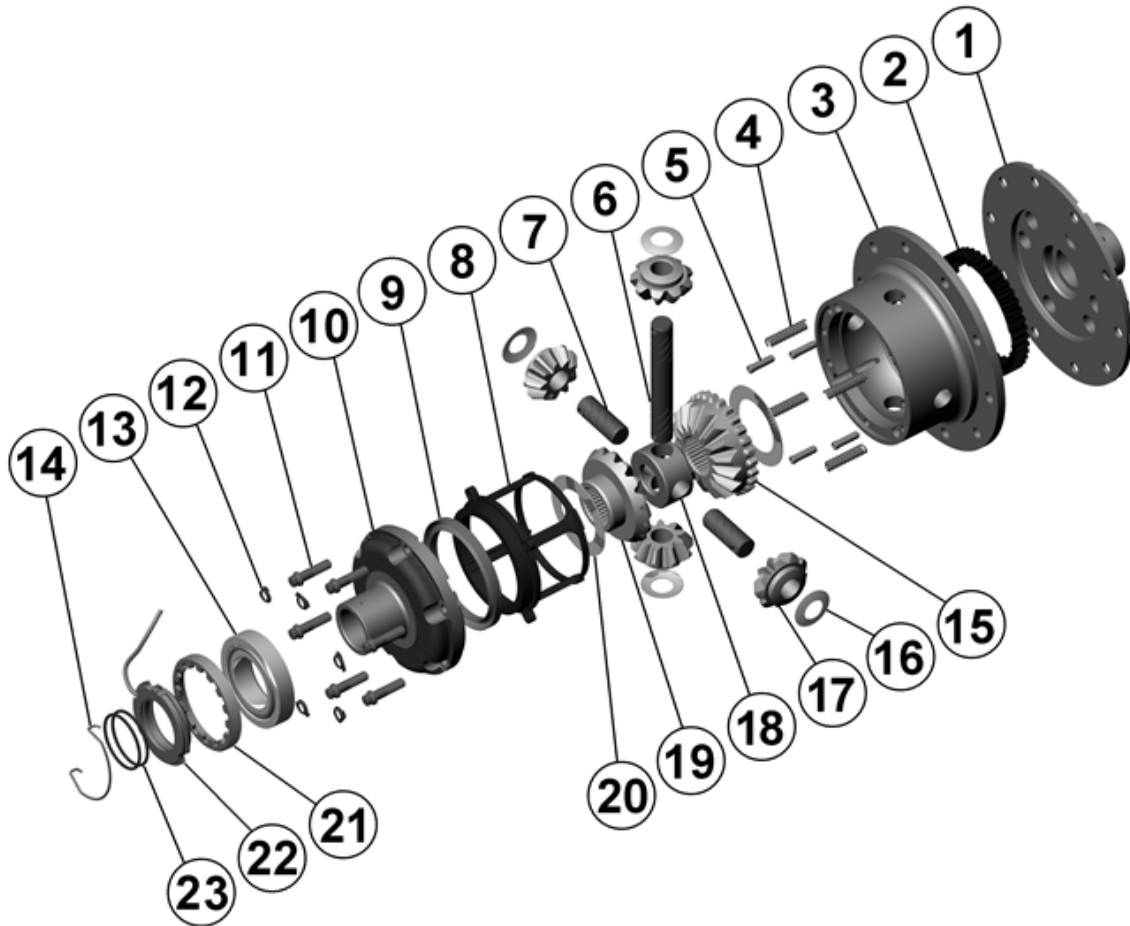

RD79

Suzuki Vitara,RR,26 SPL,12 bolt RG

**** THIS MODEL WAS SUPERSEDED BY RD209, CROSSED OUT PARTS NOT AVAILABLE**

PARTS LIST

ITEM #	QTY	DESCRIPTION	PART #	NOTES
01	1	FLANGE CAP	023301	
02	1	CLUTCH GEAR	050501	
03	1	DIFFERENTIAL CASE	011904	
04	1	RETURN SPRING (PK OF 4)	150102SP	
05	1	RETAINING PIN SET (PK OF 4)	120401SP	
06	1	LONG CROSS SHAFT	061101	
07	2	SHORT CROSS SHAFT	061201	
08	1	PISTON	040601SP	
09	1	U-RING	160303SP	
10	1	CYLINDER CAP ASSEMBLY	030905	
11	1	CYL CAP RETAINING BOLT (PK OF 8)	200207SP	
12	1	LOCKING TAB (6mm) (PK OF 8)	150402SP	
13	1	TAPERED ROLLER BEARING	NOT SUPPLIED	
14	1	SEAL HOUSING RETAINING CLIP	150601SP	
15	1	SPLINED SIDE GEAR	SEE NOTE	2
16	1	PINION THRUST WASHER (PK OF 4)	151107SP	
17	4	PINION GEAR	SEE NOTE	2
18	1	SPIDER BLOCK	070502	
19	1	SIDE GEAR	SEE NOTE	2
20	1	S GEAR THRUST WASHER (PK OF 2)	151005SP	
21	1	ADJUSTER NUT	100101SP	
22	1	SEAL HOUSING KIT	081902SP	
23	1	SEAL HOUSING O-RINGS (PK OF 2)	160235SP	1
*	1	BULKHEAD FITTING KIT (O-RING TYPE)	170111	
*	1	PUSH-IN FITTING (5mm to 1/8"BSPP)	170201SP	
*	1	AIR LINE (5mm DIA X 6m LONG)	170301SP	
*	1	SOLENOID VALVE (12V)	180103	
*	1	SWITCH	180209SP	
*	1	SWITCH COVER (REAR)	180211SP	
*	1	CABLE TIE (PK OF 25)	180305	
*	1	OPERATING & SERVICE MANUAL	210200	
*	1	INSTALLATION GUIDE	210279	

* *Not illustrated in exploded view*

NOTES

- 1 For replacement O-rings use only BS133 Viton 75.
- 2 Available only as complete 6 gear set # 728F052
- For seal housing set-up refer to tech note (Section 5.1 / 5.2).

RD79

Suzuki Vitara,RR,26 SPL,12 bolt RG

**** THIS MODEL WAS SUPERSEDED BY RD209, CROSSED OUT PARTS NOT AVAILABLE**

EXPLODED DIAGRAM

SPECIFICATIONS

Axle Spline	26 tooth, Ø27.4mm [1.08"]
Ratio Supported	All
Ring Gear ID	118.0mm [4.65"]
Ring Gear Bolts	12 bolts on Ø140mm [5.51"]
Ring Gear Torque	95Nm [70 ft-lb]
Backlash	0.13-0.18mm [0.005-0.007"]
Bearing Cap Torque	85Nm [63 ft-lb]