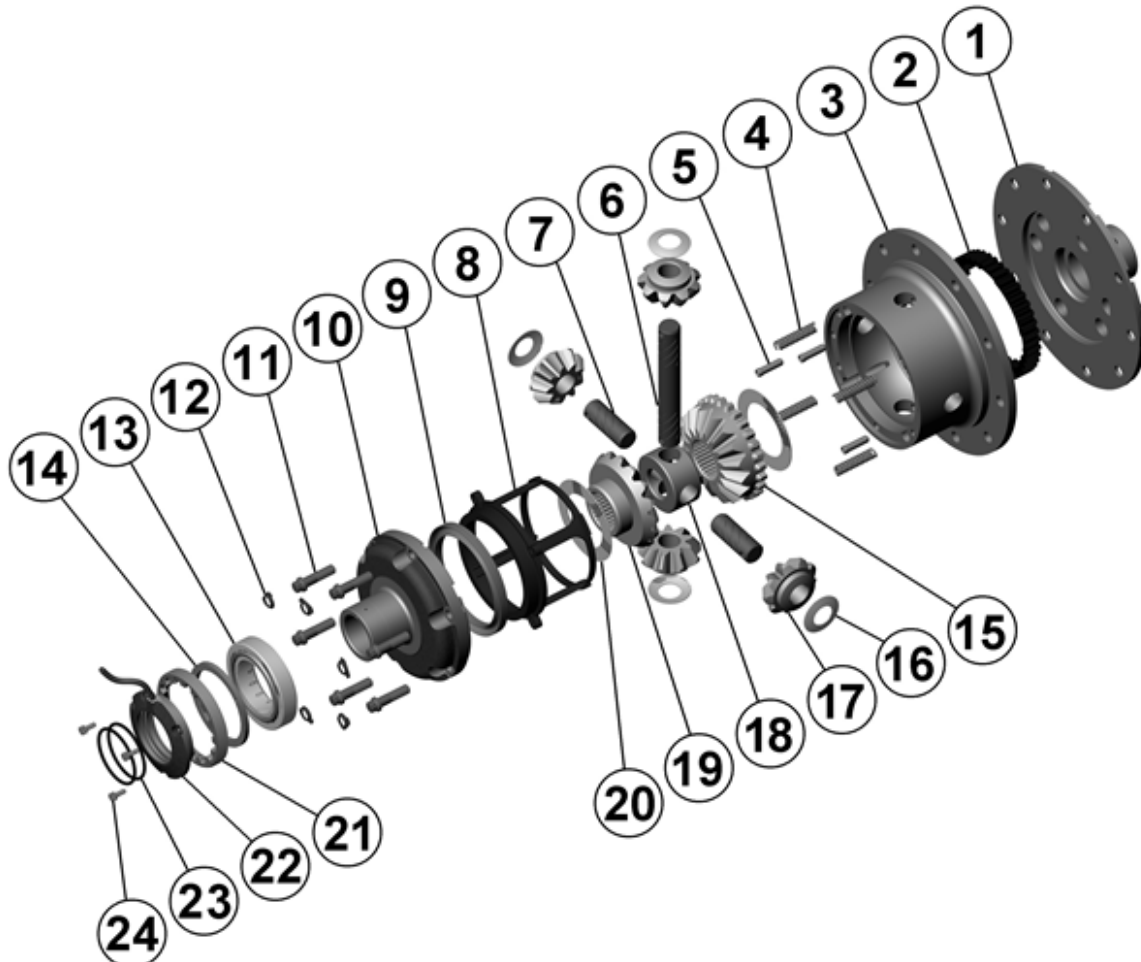

RD87

Suzuki Jimny,FR,22 SPL,8 bolt RG

****THIS MODEL WAS SUPERSEDED BY RD207, CROSSED OUT PARTS NOT AVAILABLE**

PARTS LIST

ITEM #	QTY	DESCRIPTION	PART #	NOTES
01	1	FLANGE CAP	023702	
02	1	CLUTCH GEAR	050701	
03	1	DIFFERENTIAL CASE	012804	
04	1	RETURN SPRINGS (PK OF 12)	150107SP	
05	1	RETAINING PIN SET (PK OF 3)	120403SP	
06	1	LONG CROSS SHAFT	060106	
07	2	SHORT CROSS SHAFT	060306	
08	1	PISTON	040801SP	
09	1	U-RING	160306SP	
10	1	CYLINDER CAP ASSEMBLY	031303	
11	1	CYL CAP RETAINING BOLT (PK OF 8)	200211SP	
12	1	LOCKING TAB (6mm) (PK OF 8)	150402SP	
13	1	TAPERED ROLLER BEARING	NOT SUPPLIED	
14	1	CLAMPING PLATE	090401	
15	1	SPLINED SIDE GEAR	SEE NOTE	2
16	1	PINION THRUST WASHER (PK OF 4)	151108SP	
17	4	PINION GEAR	SEE NOTE	2
18	1	SPIDER BLOCK	070701	
19	1	SIDE GEAR	SEE NOTE	2
20	1	S GEAR THRUST WASHER (PK OF 2)	151008SP	
21	1	ADJUSTER NUT	100601SP	
22	1	SEAL HOUSING KIT	081401SP	
23	1	SEAL HOUSING O-RINGS (PK OF 2)	160208SP	1
24	3	SEAL HOUSING SCREW	200502	
*	1	RING GEAR SPACER	190103	
*	1	BULKHEAD FITTING KIT (O-RING TYPE)	170111	
*	1	PUSH-IN FITTING (5mm to 1/8"BSPP)	170201SP	
*	1	AIR LINE (5mm DIA X 6m LONG)	170301SP	
*	1	SOLENOID VALVE (12V)	180103	
*	1	SWITCH	180209SP	
*	1	SWITCH COVER (FRONT)	180210SP	
*	1	CABLE TIE (PK OF 25)	180305	
*	1	OPERATING & SERVICE MANUAL	210200	
*	1	INSTALLATION GUIDE	210287	

* *Not illustrated in exploded view*

NOTES

- 1 For replacement O-rings use only BS030 Viton 75.
- 2 Available only as complete 6 gear set # 728G024
- Refer to seal housing set-up tech note ([Section 5.1](#)).
- For 10 bolt ring gear model refer to RD118 ([Section 2.118](#)).

RD87

Suzuki Jimny,FR,22 SPL,8 bolt RG

****THIS MODEL WAS SUPERSEDED BY RD207, CROSSED OUT PARTS NOT AVAILABLE**

EXPLODED DIAGRAM

SPECIFICATIONS

Axle Spline	22 tooth, Ø23.9mm [0.94"]
Ratio Supported	All
Ring Gear ID	108.0mm [4.25"]
Ring Gear Bolts	8 bolts on Ø130mm [5.12"]
Ring Gear Torque	85Nm [63 ft-lb]
Backlash	0.10-0.20mm [0.004-0.008"]
Bearing Cap Torque	50Nm [37 ft-lb]