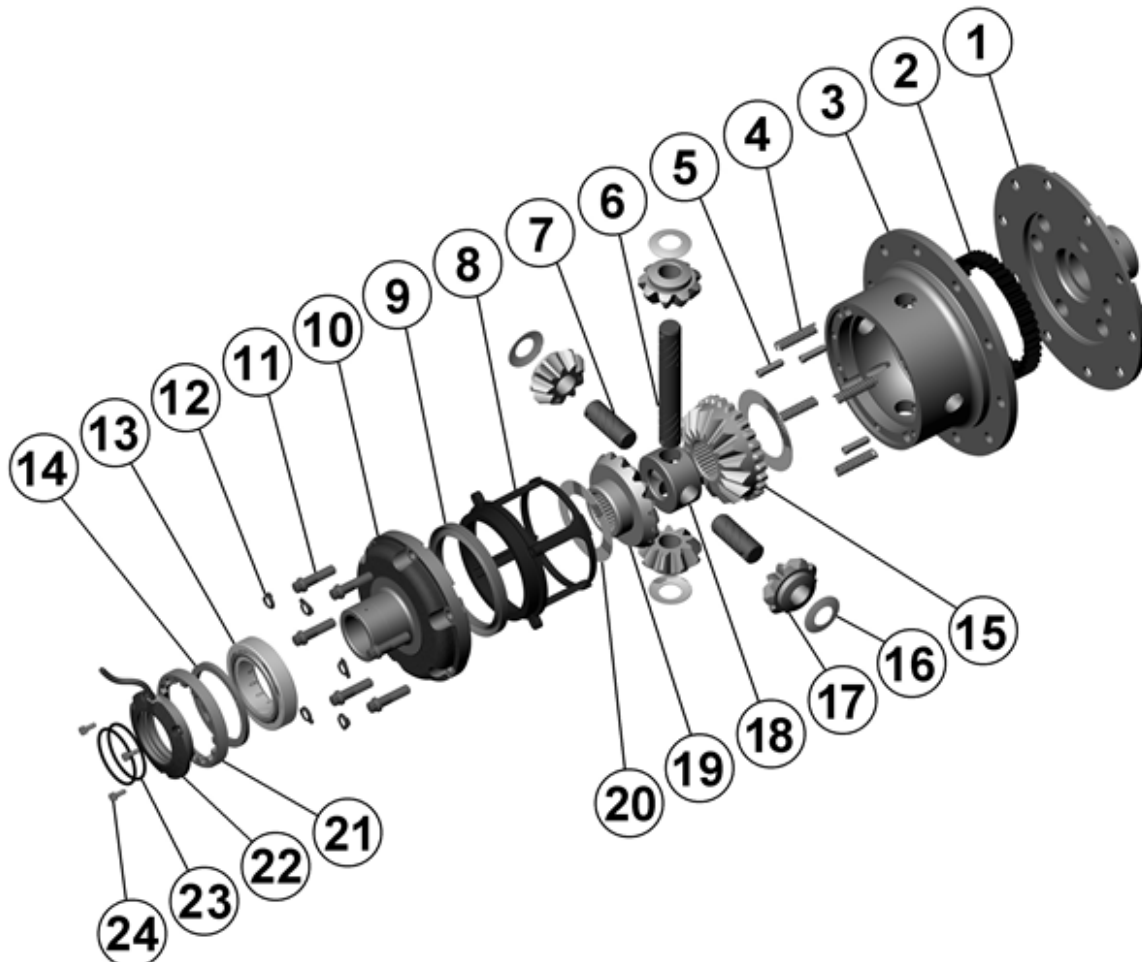

RD87

Suzuki Jimny,FR,22 SPL,8 bolt RG

****THIS MODEL WAS SUPERSEDED BY RD207, CROSSED OUT PARTS NOT AVAILABLE**

PARTS LIST

ITEM #	QTY	DESCRIPTION	PART #	NOTES
01	1	FLANGE CAP	023702	
02	1	CLUTCH GEAR	050704	
03	1	DIFFERENTIAL CASE	042804	
04	1	RETURN SPRINGS (PK OF 12)	150107SP	
05	1	RETAINING PIN SET (PK OF 3)	120403SP	
06	1	LONG CROSS SHAFT	060406	
07	2	SHORT CROSS SHAFT	060306	
08	1	PISTON	040801SP	
09	1	U-RING	160306SP	
10	1	CYLINDER CAP ASSEMBLY	031303	
11	1	CYL CAP RETAINING BOLT (PK OF 8)	200211SP	
12	1	LOCKING TAB (6mm) (PK OF 8)	150402SP	
13	1	TAPERED ROLLER BEARING	NOT SUPPLIED	
14	1	CLAMPING PLATE	090401	
15	1	SPLINED SIDE GEAR	SEE NOTE	2
16	1	PINION THRUST WASHER (PK OF 4)	151108SP	
17	4	PINION GEAR	SEE NOTE	2
18	1	SPIDER BLOCK	070704	
19	1	SIDE GEAR	SEE NOTE	2
20	1	S GEAR THRUST WASHER (PK OF 2)	151008SP	
21	1	ADJUSTER NUT	100601SP	
22	1	SEAL HOUSING KIT	081404SP	
23	1	SEAL HOUSING O-RINGS (PK OF 2)	160208SP	1
24	3	SEAL HOUSING SCREW	200502	
*	1	RING GEAR SPACER	190103	
*	1	BULKHEAD FITTING KIT (O-RING TYPE)	170111	
*	1	PUSH-IN FITTING (5mm to 1/8" BSPP)	170201SP	
*	1	AIR LINE (5mm DIA X 6m LONG)	170301SP	
*	1	SOLENOID VALVE (12V)	180103	
*	1	SWITCH	180209SP	
*	1	SWITCH COVER (FRONT)	180210SP	
*	1	CABLE TIE (PK OF 25)	180305	
*	1	OPERATING & SERVICE MANUAL	210200	
*	1	INSTALLATION GUIDE	210287	

* *Not illustrated in exploded view*

NOTES

- 1 For replacement O-rings use only BS030 Viton 75.
- 2 Available only as complete 6 gear set # 728G024
- Refer to seal housing set-up tech note ([Section 5.1](#)).
- For 10 bolt ring gear model refer to RD118 ([Section 2.118](#)).

RD87

Suzuki Jimny,FR,22 SPL,8 bolt RG

****THIS MODEL WAS SUPERSEDED BY RD207, CROSSED OUT PARTS NOT AVAILABLE**

EXPLODED DIAGRAM

SPECIFICATIONS

Axle Spline	22 tooth, Ø23.9mm [0.94"]
Ratio Supported	All
Ring Gear ID	108.0mm [4.25"]
Ring Gear Bolts	8 bolts on Ø130mm [5.12"]
Ring Gear Torque	85Nm [63 ft-lb]
Backlash	0.10-0.20mm [0.004-0.008"]
Bearing Cap Torque	50Nm [37 ft-lb]