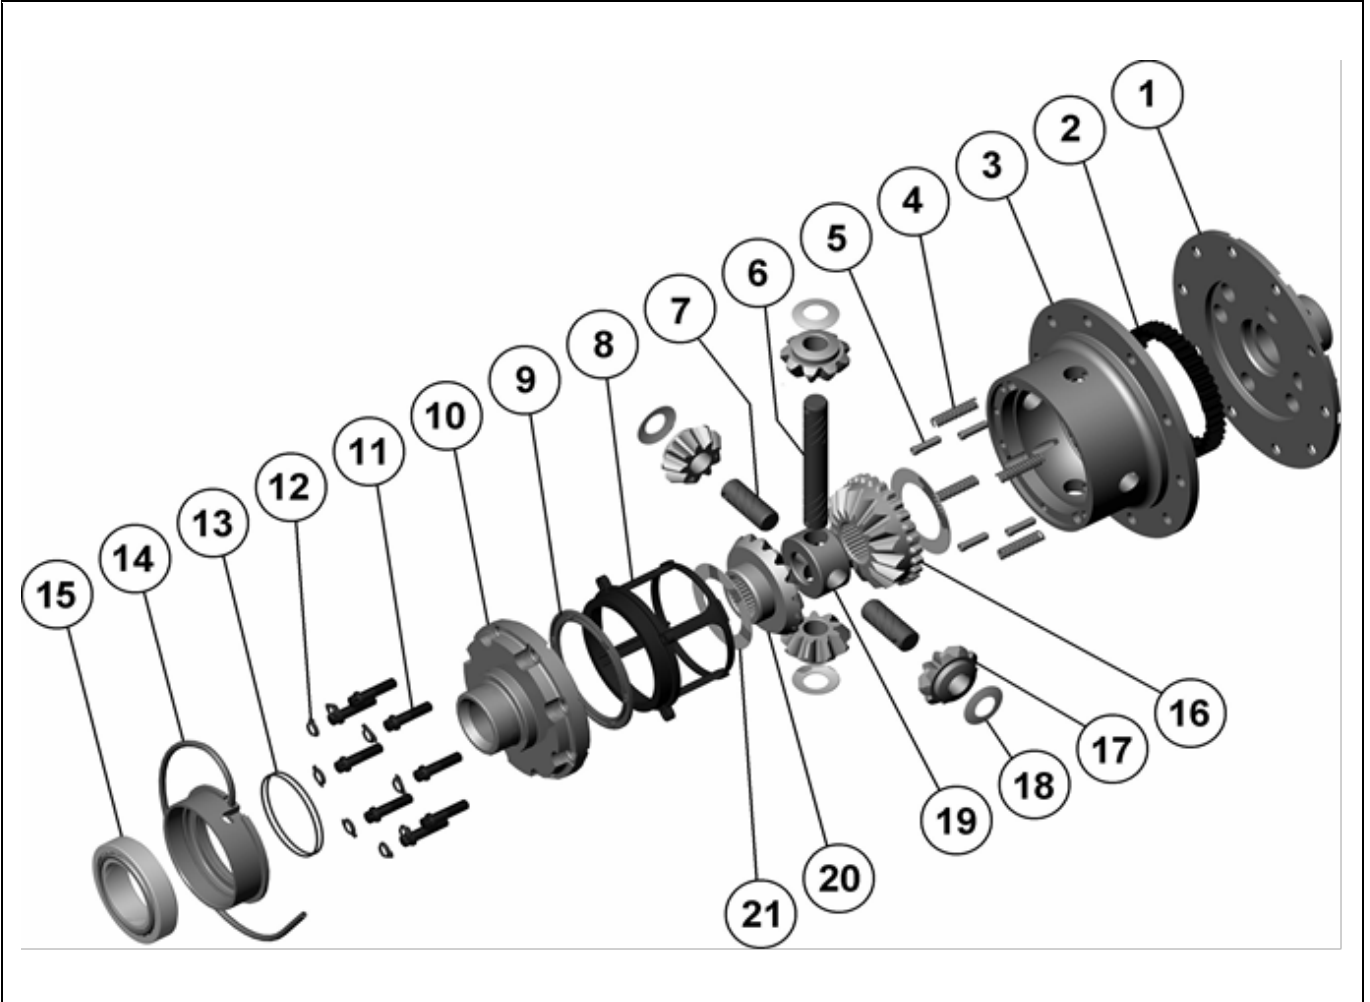

RD89

Toyota Tacoma,RR**

****THIS MODEL IS SUPERSEDED BY RD129, CROSSED OUT PARTS NOT AVAILABLE**

PARTS LIST

ITEM #	QTY	DESCRIPTION	PART #	NOTES
01	1	FLANGE CAP	021705	
02	1	CLUTCH GEAR	050402	
03	1	DIFFERENTIAL CASE	010408	
04	1	RETURN SPRING (PK OF 4)	150112SP	
05	2	RETAINING PIN SET (PK OF 2)	120302SP	
06	1	LONG CROSS SHAFT	061301	
07	2	SHORT CROSS SHAFT	061401	
08	1	PISTON	040103SP	
09	1	BONDED SEAL	160701SP	
10	1	CYLINDER CAP ASSEMBLY	030129	
11	1	CYL CAP RETAINING BOLT (PK OF 8)	200205SP	
12	1	LOCKING TAB (8mm) (PK OF 8)	150401SP	
13	1	SEAL HOUSING O-RINGS (PK OF 2)	160232SP	1
14	1	SEAL HOUSING KIT	080305SP	3
15	1	TAPERED ROLLER BEARING	160116	2
16	1	SPLINED SIDE GEAR	SEE NOTE	4
17	4	PINION GEAR	SEE NOTE	4
18	1	PINION THRUST WASHER (PK OF 4)	151111SP	
19	1	SPIDER BLOCK	070102	
20	1	SIDE GEAR	SEE NOTE	4
21	1	S GEAR THRUST WASHER (PK OF 2)	151003SP	
*	1	BULKHEAD FITTING KIT (O-RING TYPE)	170111	
*	1	PUSH-IN FITTING (5mm to 1/8"BSPP)	170201SP	
*	1	AIR LINE (5mm DIA X 6m LONG)	170301SP	
*	1	SOLENOID VALVE (12V)	180103	
*	1	SWITCH	180209SP	
*	1	SWITCH COVER (REAR)	180211SP	
*	1	CABLE TIE (PK OF 25)	180305	
*	1	OPERATING & SERVICE MANUAL	210200	
*	1	INSTALLATION GUIDE	210289	

* *Not illustrated in exploded view*

NOTES

- 1 For replacement O-rings use only BS037 Viton 75.
- 2 For replacement bearing use Timken part # X32010X / Y32010X.
- 3 Seal housing comes pre-installed.
- 4 Available only as complete 6 gear set # 728B023
- To service O-rings or bearing remove the seal housing assembly with a bearing puller. 86mm bearing OD.

RD89

Toyota Tacoma,RR**

****THIS MODEL IS SUPERSEDED BY RD129, CROSSED OUT PARTS NOT AVAILABLE**

EXPLODED DIAGRAM

SPECIFICATIONS

Axle Spline	30 tooth, Ø33.0mm [1.30"]
Ratio Supported	All
Ring Gear ID	127.5mm [5.02"]
Ring Gear OD	213mm [8.4"]
Ring Gear Bolts	12 bolts on Ø152mm [5.98"]
Ring Gear Torque	96Nm [71 ft-lb]
Backlash	0.13-0.18mm [0.005-0.007"]
Bearing Cap Torque	85Nm [63 ft-lb]