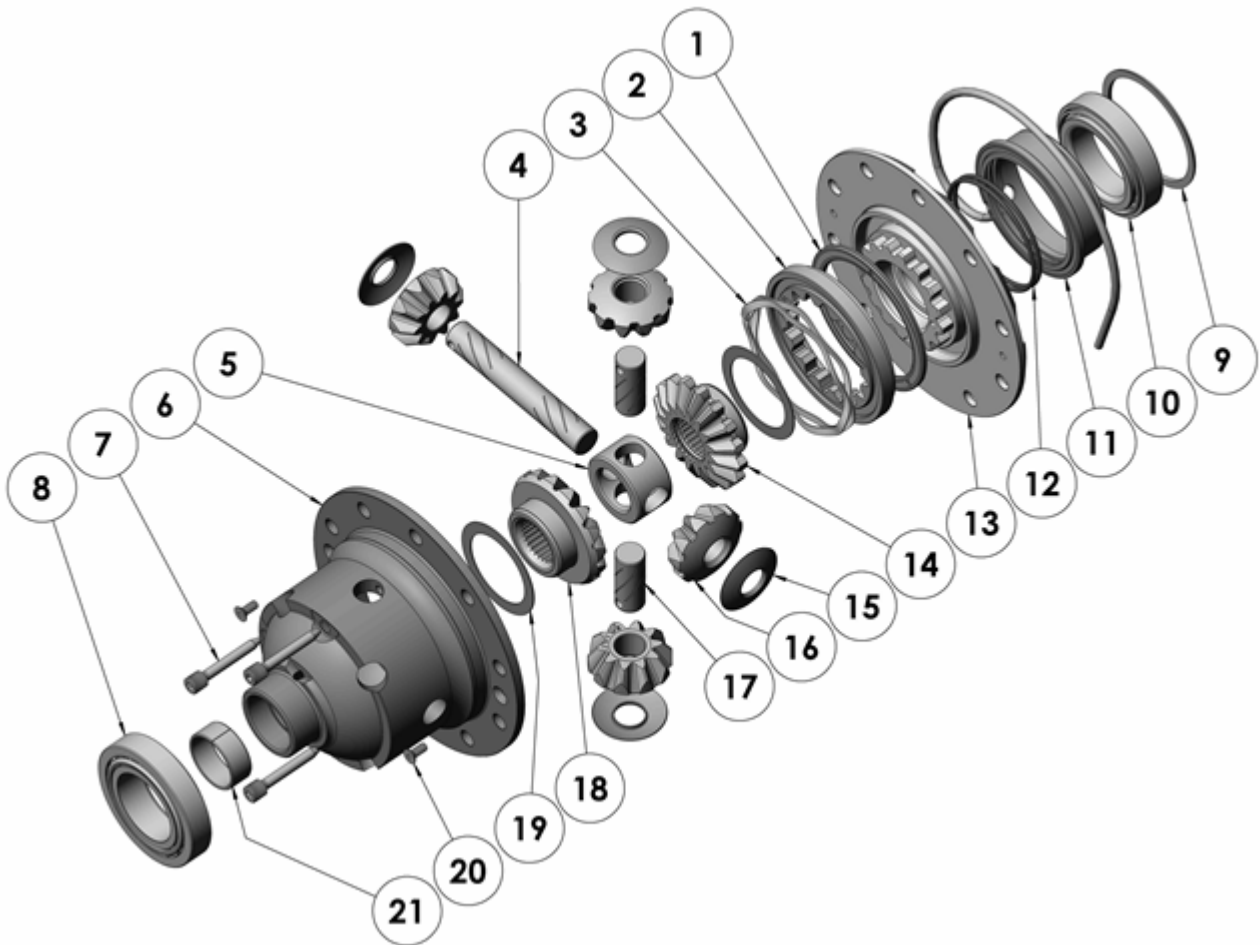

RD90

TOYOTA 7.5" IFS

PARTS LIST

ITEM #	QTY	DESCRIPTION	PART #	NOTES
1	1	BONDED SEAL	160701SP	
2	1	CLUTCH GEAR & WAVESPRING KIT	050902SP	
3	1	WAVESPRING	150702SP	
4	1	LONG CROSS SHAFT	061302SP	
5	1	SPIDER BLOCK	070503SP	
6	1	DIFFERENTIAL CASE	013101SP	
7	1	RETAINING PIN SET (PK OF 4)	120601SP	
8	1	TAPERED ROLLER BEARING	NOT SUPPLIED	
9	1	SHIM KIT	SHK008	
*	1	MASTER SHIM	150320	
10	1	TAPERED ROLLER BEARING	160117	2
11	1	SEAL HOUSING KIT	081701SP	
12	1	SEAL HOUSING O-RINGS (PK OF 2)	160251SP	1
13	1	FLANGE CAP KIT	028501SP	
14	1	SPLINED SIDE GEAR	SEE NOTE	3
15	4	PINION THRUST WASHER	SEE NOTE	4
16	4	PINION GEAR	SEE NOTE	3
17	2	SHORT CROSS SHAFT	061402SP	
18	1	SIDE GEAR	SEE NOTE	3
19	2	SIDE GEAR THRUST WASHER	SEE NOTE	4
20	1	COUNTERSUNK SCREW (PK OF 2)	200213SP	
21	2	ANTI-FRICTION BUSHING (PTFE)	160801SP	
*	1	AIR LINE (6mm DIA X 6m LONG)	170314SP	5
*	1	BULKHEAD FITTING KIT (BANJO TYPE)	170114	5
*	1	SOLENOID VALVE (12V)	180103	
*	1	CABLE TIE (PK OF 25)	180305	
*	1	SWITCH	180209SP	
*	1	SWITCH COVER (FRONT)	180210SP	
*	1	OPERATING & SERVICE MANUAL	210200	
*	1	INSTALLATION GUIDE	210290	

* *Not illustrated in exploded view*

NOTES

- 1 For replacement O-rings use only BS149 Viton 75.
- 2 For replacement bearing use Timken part # LM503349 / LM503310.
- 3 Available only as complete 6 gear set # 728J021
- 4 Available only as complete thrust washer kit #730J01
- 5 All diffs produced before serial #17070001 came with 5mm air connection system. For information contact ARB.
- Spare axle retaining clips may be required (not supplied) to refit CV shafts.

RD90**TOYOTA 7.5" IFS****EXPLODED DIAGRAM****SPECIFICATIONS**

Axle Spline	27 tooth, Ø28.0mm [1.10"]
Ratio Supported	All
Ring Gear ID	118.0mm [4.65"]
Ring Gear OD	191mm [7.5"]
Ring Gear Bolts	10 bolts on Ø140mm [5.51"]
Ring Gear Torque	96Nm [71 ft-lb]
Backlash	0.13-0.18mm [0.005-0.007"]
Bearing Cap Torque	85Nm [63 ft-lb]