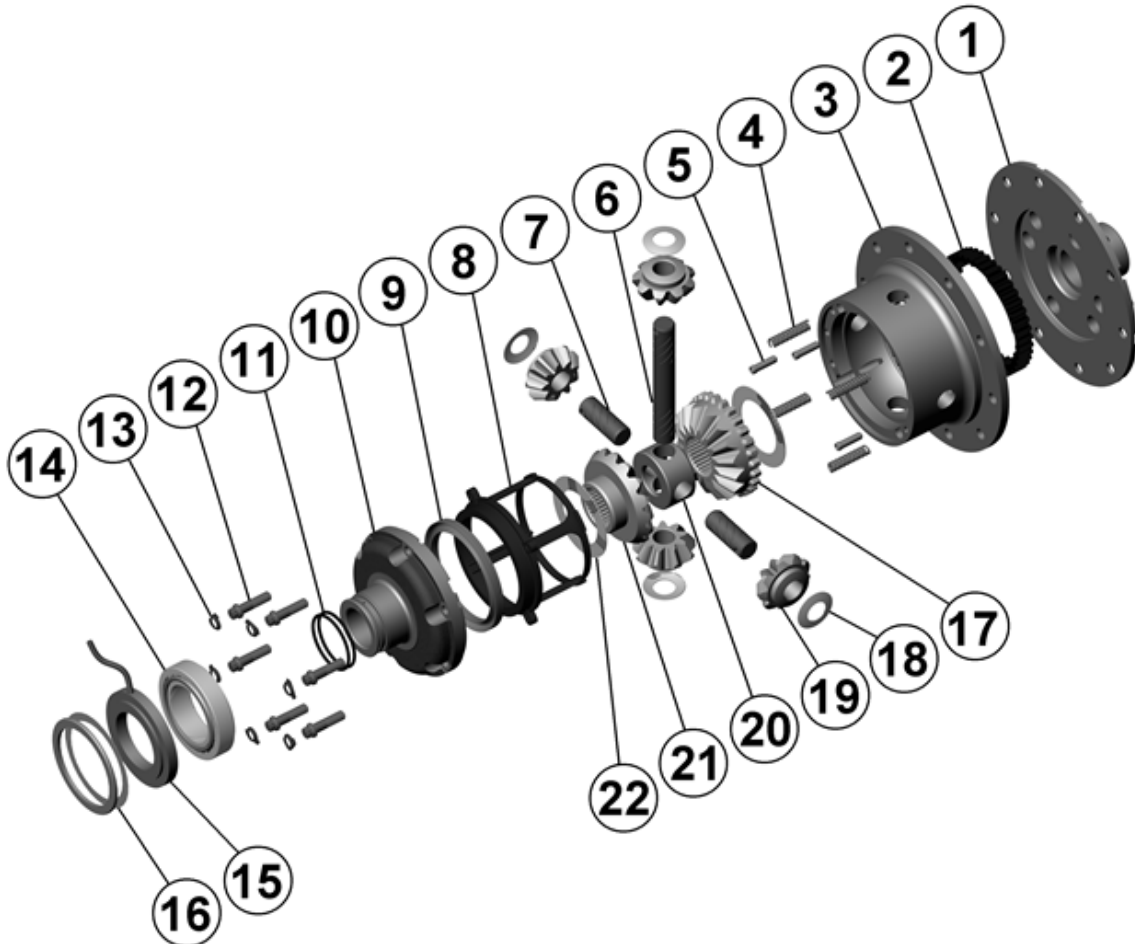

RD97

Dana 70,32 SPL,4.56 & UP

****THIS MODEL WAS SUPERSEDED BY RD170, CROSSED OUT PARTS NOT AVAILABLE**

PARTS LIST

ITEM #	QTY	DESCRIPTION	PART #	NOTES
01	1	FLANGE CAP	022502	
02	1	CLUTCH GEAR	050401	
03	1	DIFFERENTIAL CASE	012401	
04	1	RETURN SPRING (PK OF 4)	150101SP	
05	1	RETAINING PIN SET (PK OF 4)	120301SP	
06	1	LONG CROSS SHAFT	060703	
07	2	SHORT CROSS SHAFT	060802	
08	1	PISTON	040501SP	
09	1	BONDED SEAL	160703SP	
10	1	CYLINDER CAP	030803SP	
11	1	SEAL HOUSING O-RINGS (PK OF 2)	160207SP	1
12	1	CYL CAP RETAINING BOLT (PK OF 8)	200205SP	
13	1	LOCKING TAB (8mm) (PK OF 8)	150401SP	
14	1	TAPERED ROLLER BEARING	160107	2
15	1	SEAL HOUSING KIT	080701SP	
16	1	SHIM KIT	SHK001	
*	1	MASTER SHIM	150330	
17	1	SPLINED SIDE GEAR	SEE NOTE	3
18	1	PINION THRUST WASHER (PK OF 4)	151104SP	
19	4	PINION GEAR	SEE NOTE	3
20	1	SPIDER BLOCK	070401	
21	1	SIDE GEAR	SEE NOTE	3
22	1	S GEAR THRUST WASHER (PK OF 2)	151004SP	
*	1	BULKHEAD FITTING KIT (O-RING TYPE)	170111	
*	1	PUSH-IN FITTING (5mm to 1/8"BSPP)	170201SP	
*	1	AIR LINE (5mm DIA X 6m LONG)	170301SP	
*	1	SOLENOID VALVE (12V)	180103	
*	1	SWITCH	180209SP	
*	1	SWITCH COVER (REAR)	180211SP	
*	1	CABLE TIE (PK OF 25)	180305	
*	1	OPERATING & SERVICE MANUAL	210200	
*	1	INSTALLATION GUIDE	210297	

* *Not illustrated in exploded view*

NOTES

- 1 For replacement O-rings use only BS136 Viton 75.
- 2 For replacement bearing use Timken part # 387A / 382A.
For ratio of 4.10:1 and down refer to RD98 (Section 2.98).
- 3 Available only as complete 6 gear set # 728E061

RD97

Dana 70,32 SPL,4.56 & UP

****THIS MODEL WAS SUPERSEDED BY RD170, CROSSED OUT PARTS NOT AVAILABLE**

EXPLODED DIAGRAM

SPECIFICATIONS

Axle Spline	32 tooth, Ø35.8mm [1.41"]
Ratio Supported	4.56:1 & up
Ring Gear ID	174.9mm [6.89"]
Ring Gear OD	267mm [10.5"]
Ring Gear Bolts	12 bolts on Ø203mm [8.00"]
Ring Gear Torque	149Nm [110 ft-lb]
Backlash	0.15-0.25mm [0.006-0.010"]
Bearing Cap Torque	108Nm [80 ft-lb]