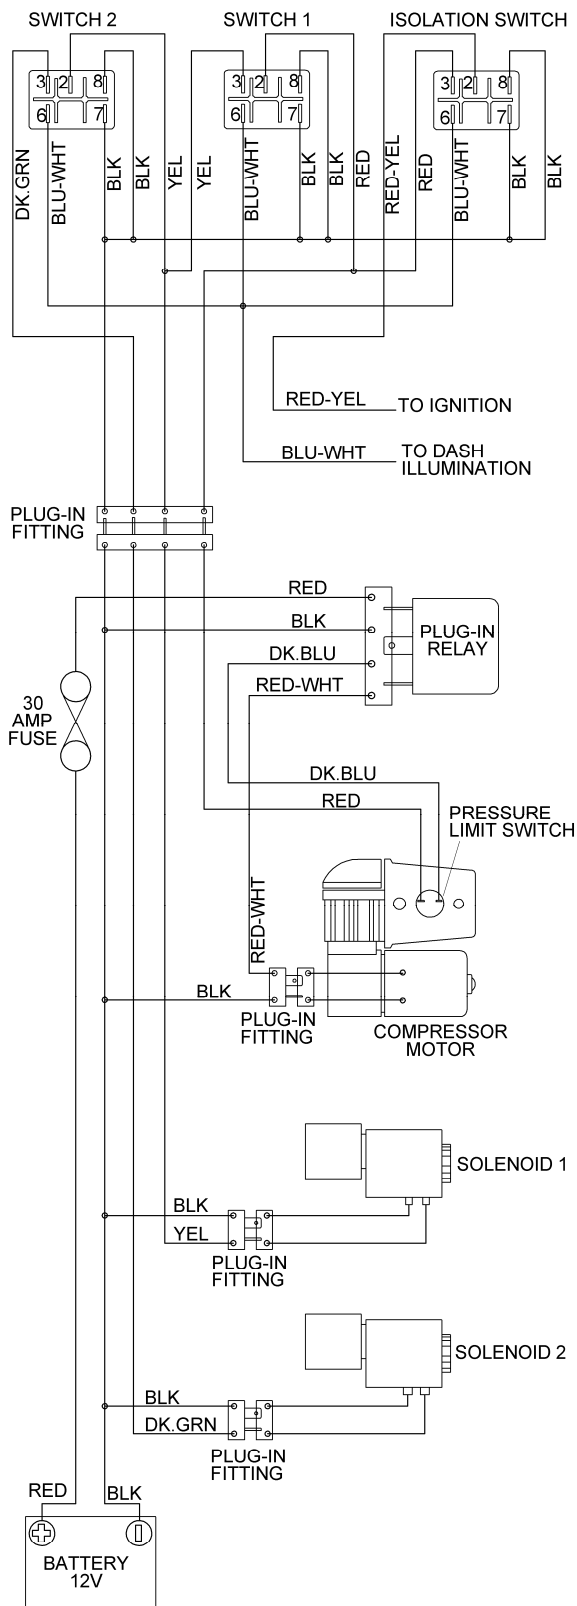

5.8 COMPRESSOR WIRING DIAGRAMS

RDCKA 12V VEHICLE LOOM

RDCKA24 24V VEHICLE LOOM

5.8 COMPRESSOR WIRING DIAGRAMS

CKSA12 12V-15A VEHICLE LOOM (180408)

5.8 COMPRESSOR WIRING DIAGRAMS

CKMA SERIES 12V / 24V-40A VEHICLE LOOM (180409)

5.8 COMPRESSOR WIRING DIAGRAMS

CKMTA SERIES 12V / 24V-80A VEHICLE LOOMS (180414,180415)