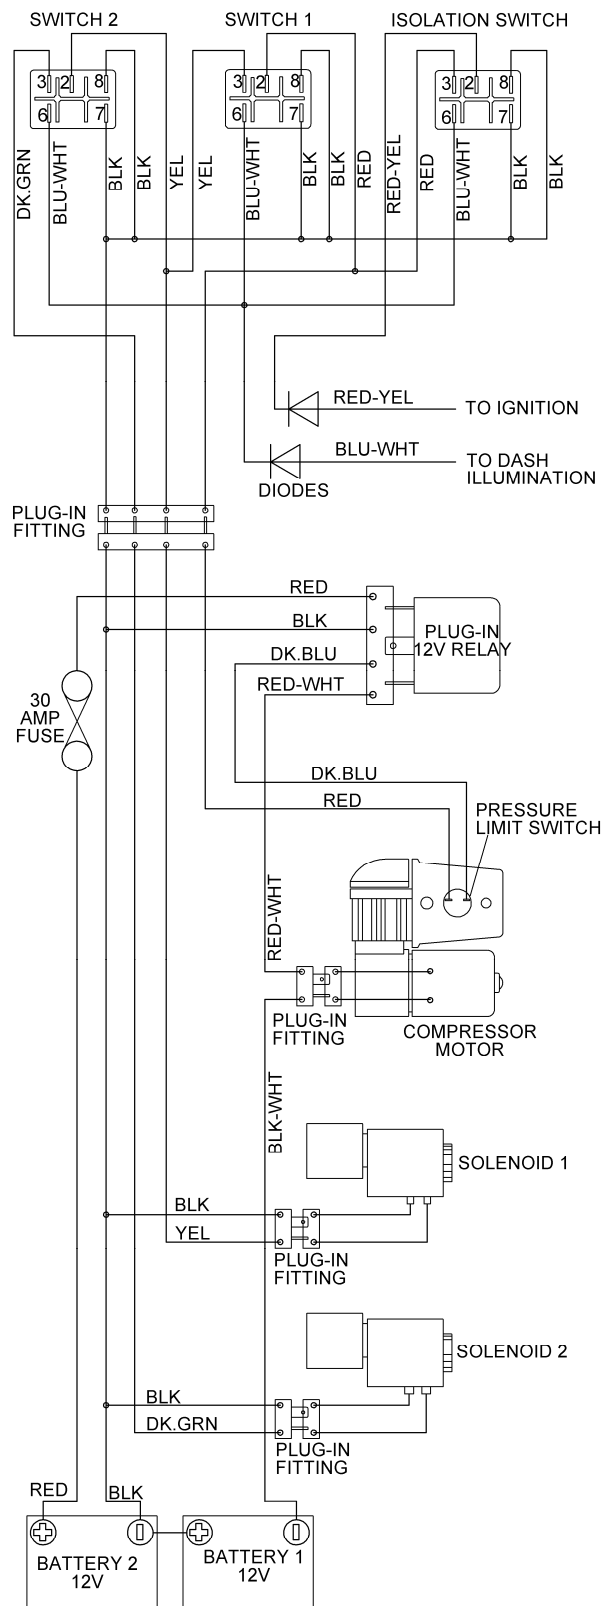

5.8 COMPRESSOR WIRING DIAGRAMS

RDCKA 12V VEHICLE LOOM

RDCKA24 24V VEHICLE LOOM

5.8 COMPRESSOR WIRING DIAGRAMS

CKSA12 12V-15A VEHICLE LOOM (180408)

5.8 COMPRESSOR WIRING DIAGRAMS

CKMA SERIES 12V / 24V-40A VEHICLE LOOM (180409)

5.8 COMPRESSOR WIRING DIAGRAMS

CKMTA SERIES 12V / 24V-80A VEHICLE LOOMS (180414,180415)