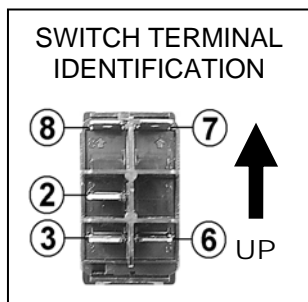

5.8 COMPRESSOR WIRING DIAGRAMS

RDCKA 12V VEHICLE LOOM

RDCKA24 24V VEHICLE LOOM

5.8 COMPRESSOR WIRING DIAGRAMS

CKSA12 12V-15A VEHICLE LOOM (180408)

5.8 COMPRESSOR WIRING DIAGRAMS

CKMA SERIES 12V / 24V-40A VEHICLE LOOM (180409)