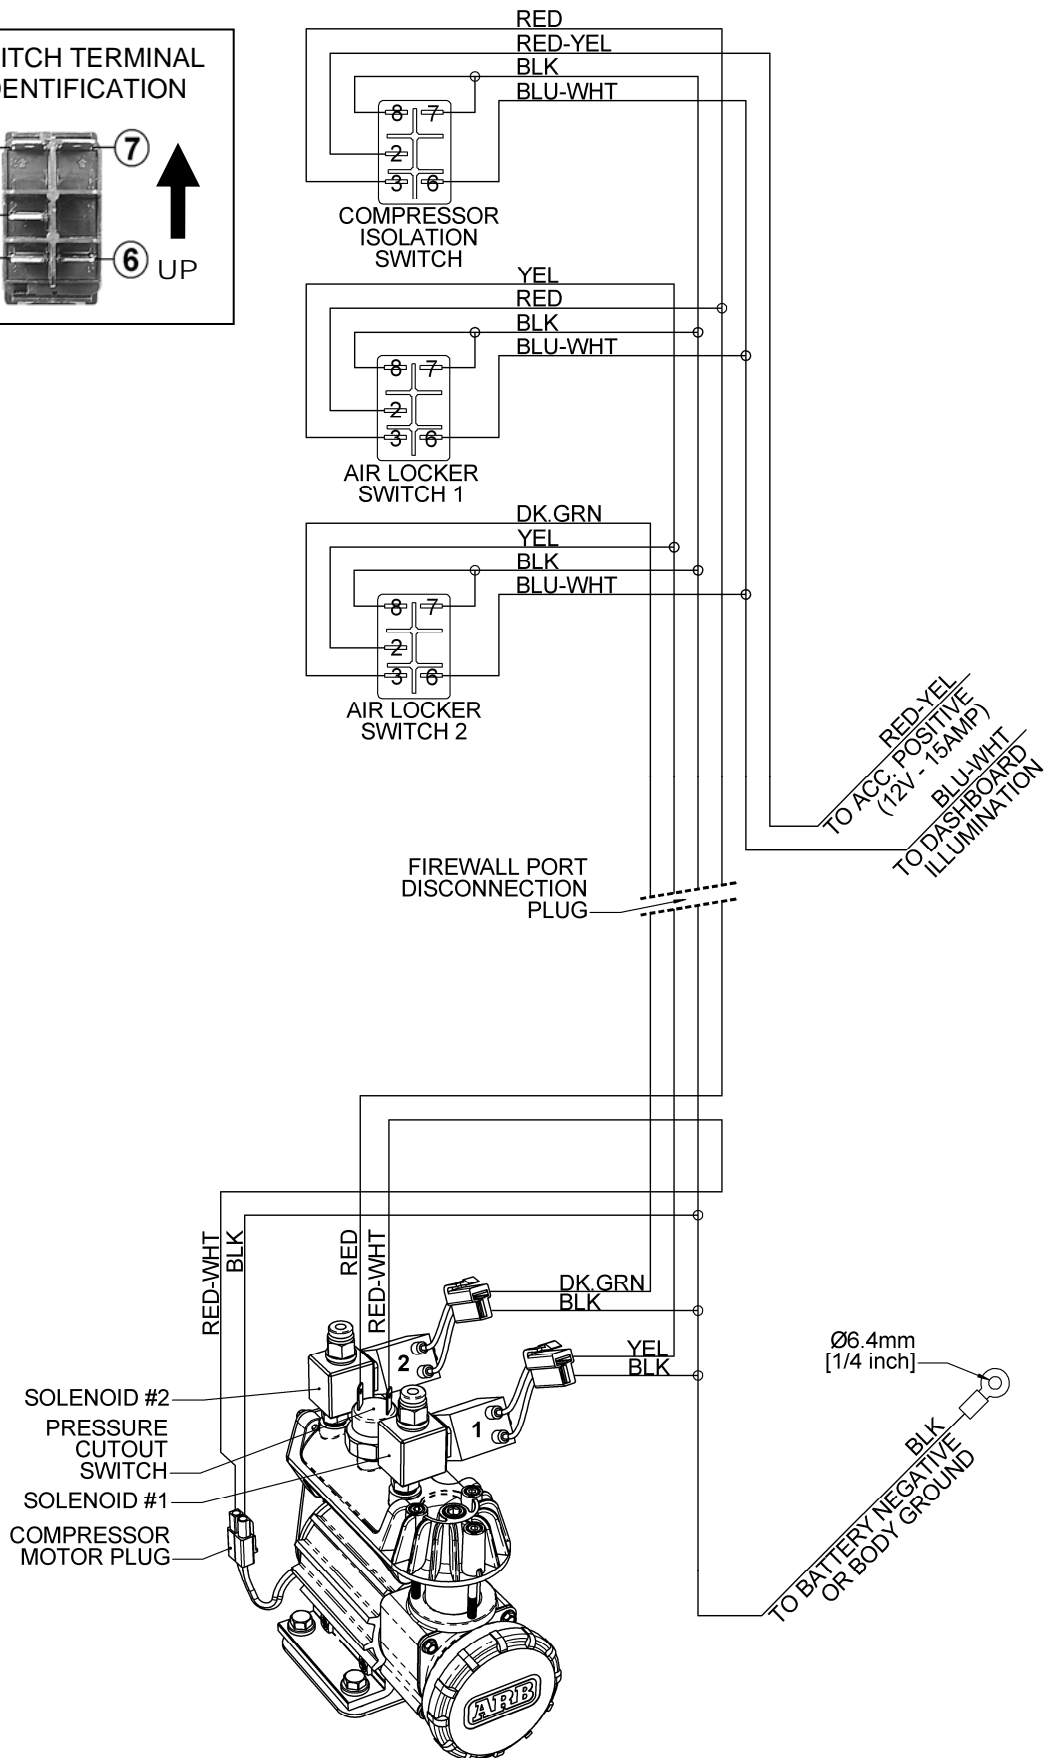

5.8 COMPRESSOR WIRING DIAGRAMS

RDCKA 12V VEHICLE LOOM

RDCKA24 24V VEHICLE LOOM

5.8 COMPRESSOR WIRING DIAGRAMS

CKSA12 12V-15A VEHICLE LOOM (180408)

5.8 COMPRESSOR WIRING DIAGRAMS

CKMA SERIES 12V / 24V-40A VEHICLE LOOM (180409)

5.8 COMPRESSOR WIRING DIAGRAMS

CKMTA SERIES 12V / 24V-80A VEHICLE LOOMS (180414,180415)