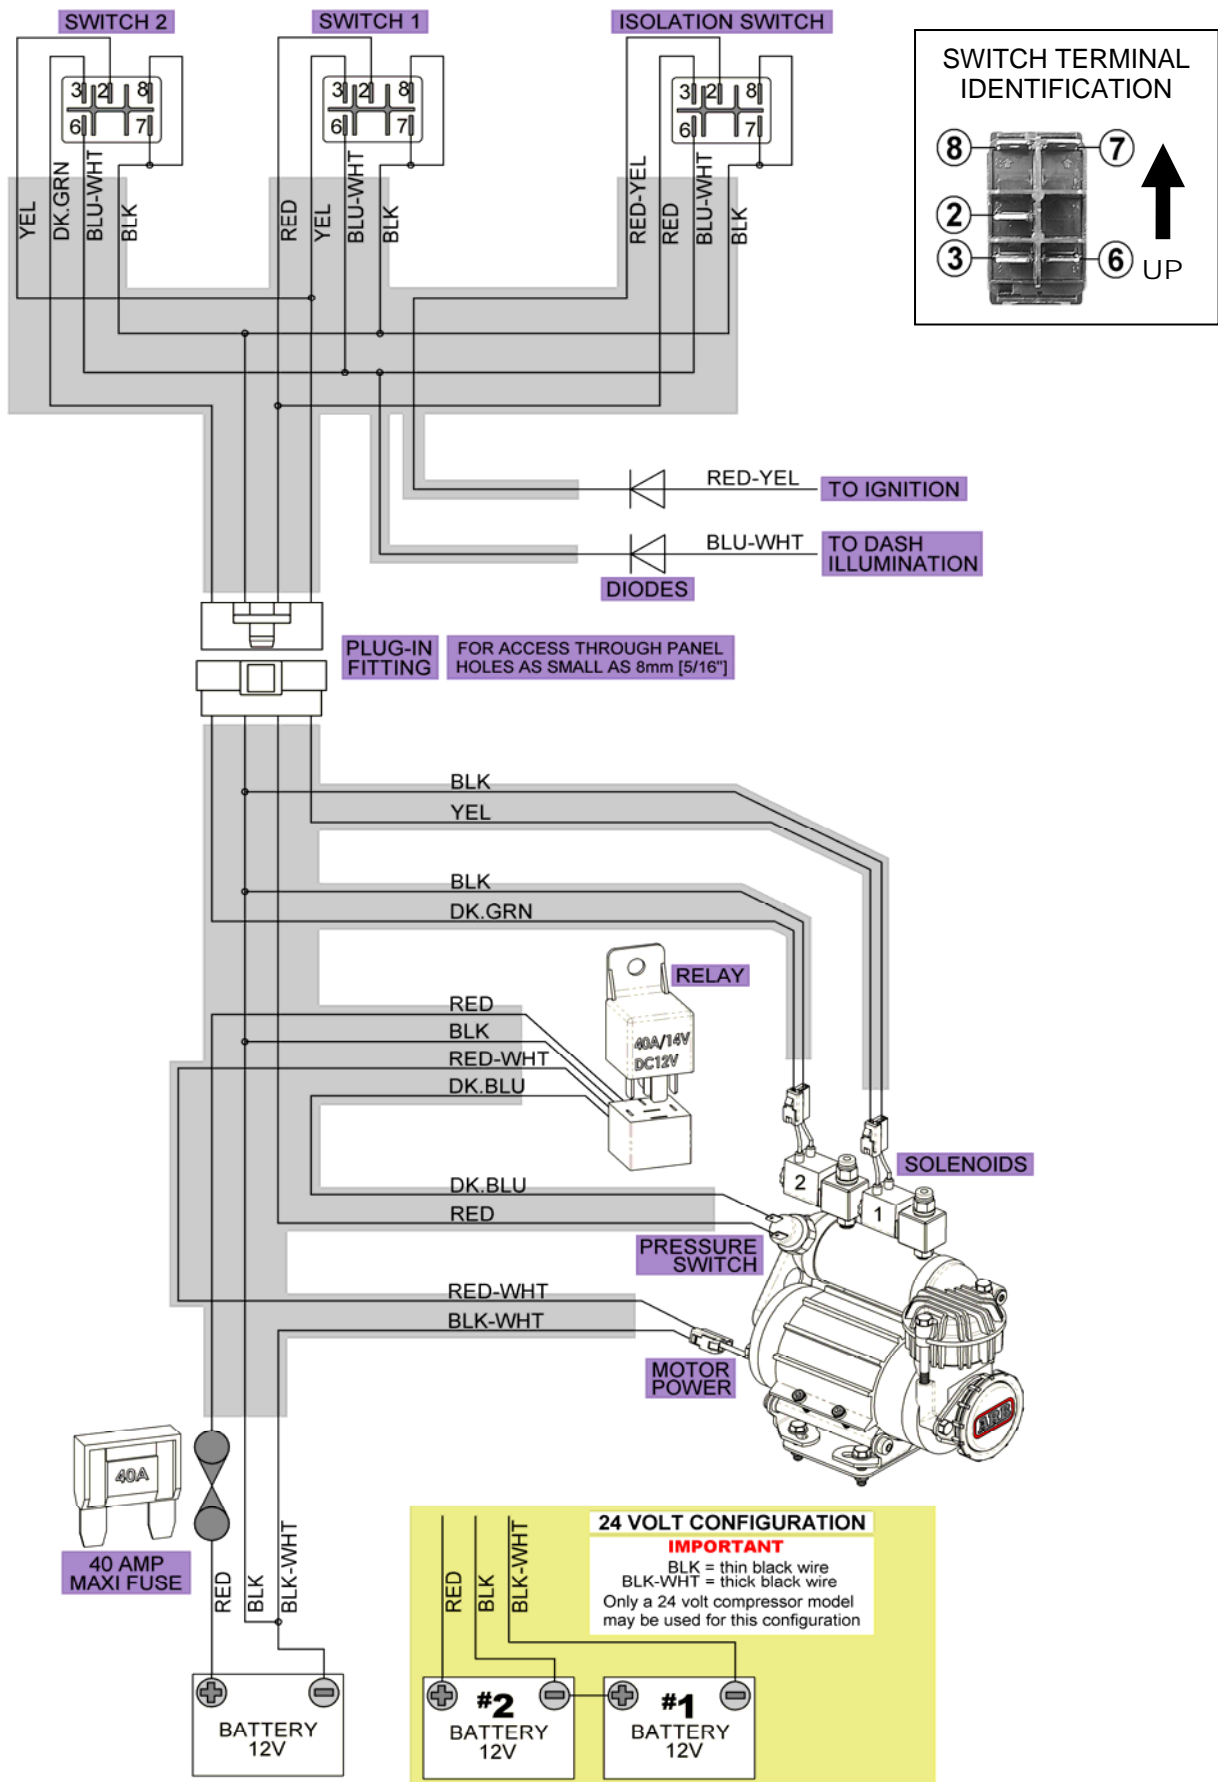

5.8 COMPRESSOR WIRING DIAGRAMS

RDCKA 12V VEHICLE LOOM

RDCKA24 24V VEHICLE LOOM

5.8 COMPRESSOR WIRING DIAGRAMS

CKSA12 12V-15A VEHICLE LOOM (180408)

5.8 COMPRESSOR WIRING DIAGRAMS

CKMA SERIES 12V / 24V-40A VEHICLE LOOM (180409)

5.8 COMPRESSOR WIRING DIAGRAMS

CKMTA SERIES 12V / 24V-80A VEHICLE LOOMS (180414,180415)