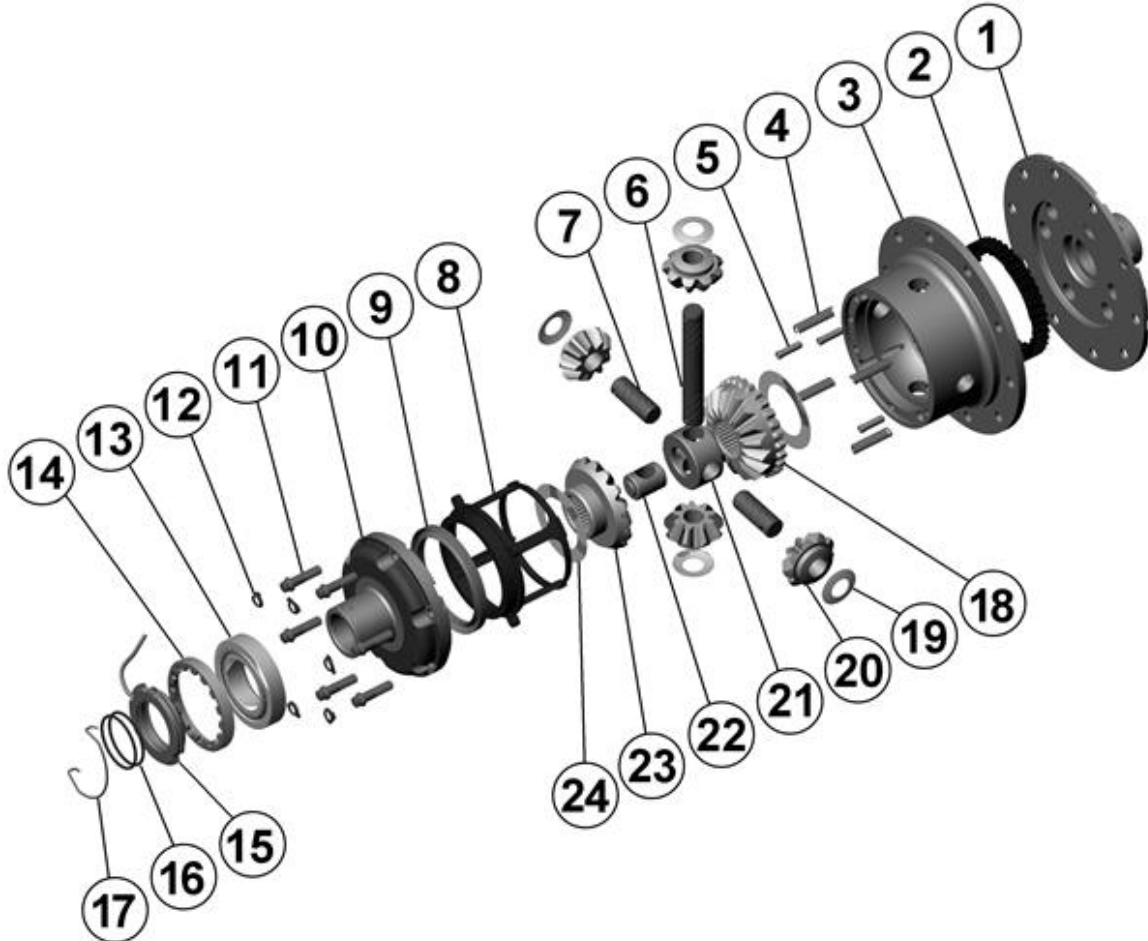

RD04

Nissan H233,31 SPL**

****THIS MODEL WAS SUPERSEDED BY RD134, CROSSED OUT PARTS NOT AVAILABLE**

PARTS LIST

ITEM #	QTY	DESCRIPTION	PART #	NOTES
01	1	FLANGE CAP	020304	
02	1	CLUTCH GEAR	050202	
03	1	DIFFERENTIAL CASE	040305	
04	1	RETURN SPRINGS (PK OF 4)	150101SP	
05	1	RETAINING PIN SET (PK OF 4)	120303SP	
06	1	LONG CROSS SHAFT	060205	
07	2	SHORT CROSS SHAFT	060402	
08	1	PISTON	040202SP	
09	1	ANNULAR SEAL	160905SP	
10	1	CYLINDER CAP ASSEMBLY	030214	
11	1	CYL CAP RETAINING BOLT (PK OF 8)	200205SP	
12	1	LOCKING TAB (8mm) (PK OF 8)	150401SP	
13	1	TAPERED ROLLER BEARING	NOT SUPPLIED	
14	1	ADJUSTER NUT	100102SP	
15	1	SEAL HOUSING KIT	081902SP	
16	1	SEAL HOUSING O-RINGS (PK OF 2)	160235-2	1
17	1	SEAL HOUSING RETAINING CLIP	150601SP	
18	1	SPLINED SIDE GEAR	SEE NOTE	2
19	1	PINION THRUST WASHER(PK OF 4)	151102SP	
20	4	PINION GEAR	SEE NOTE	2
21	1	SPIDER BLOCK	070201SP	
22	1	THRUST BLOCK	110101SP	
23	1	SIDE GEAR	SEE NOTE	2
24	1	S GEAR THRUST WASHER (PK OF 2)	151002SP	
*	9	RING GEAR BOLT SPACER	4581061	
*	1	BULKHEAD FITTING KIT (O-RING TYPE)	170111	
*	1	PUSH-IN FITTING (5mm to 1/8"BSPP)	170201SP	
*	1	AIR LINE (5mm DIA X 6m LONG)	170301SP	
*	1	SOLENOID VALVE (12V)	180103	
*	1	SWITCH RR LOCKER	180224	
*	1	CABLE TIE (PK OF 25)	180305	
*	1	OPERATING & SERVICE MANUAL	210200	
*	1	INSTALLATION GUIDE	210204	

* *Not illustrated in exploded view*

NOTES

- 1 For replacement O-rings use only BS133 Viton 75
- 2 Available only as complete 6 gear set # 728A021
- For information on RD04 models with metal pistons, contact ARB.
- For seal housing set-up refer to tech notes (Section 5.1 & 5.2).

RD04

Nissan H233,31 SPL**

****THIS MODEL WAS SUPERSEDED BY RD134, CROSSED OUT PARTS NOT AVAILABLE**

EXPLODED DIAGRAM

SPECIFICATIONS

Axle Spline	31 tooth, Ø32mm [1.26"]
Ratio Supported	All
Ring Gear ID	146.0mm [5.75"]
Ring Gear Bolts	9 bolts on Ø180mm [7.09"]
Ring Gear Bolt Size	10mm
Ring Gear Torque	86Nm [64 ft-lb]
Backlash	0.15-0.20mm [0.006-0.008"]
Bearing Cap Torque	99Nm [73 ft-lb]