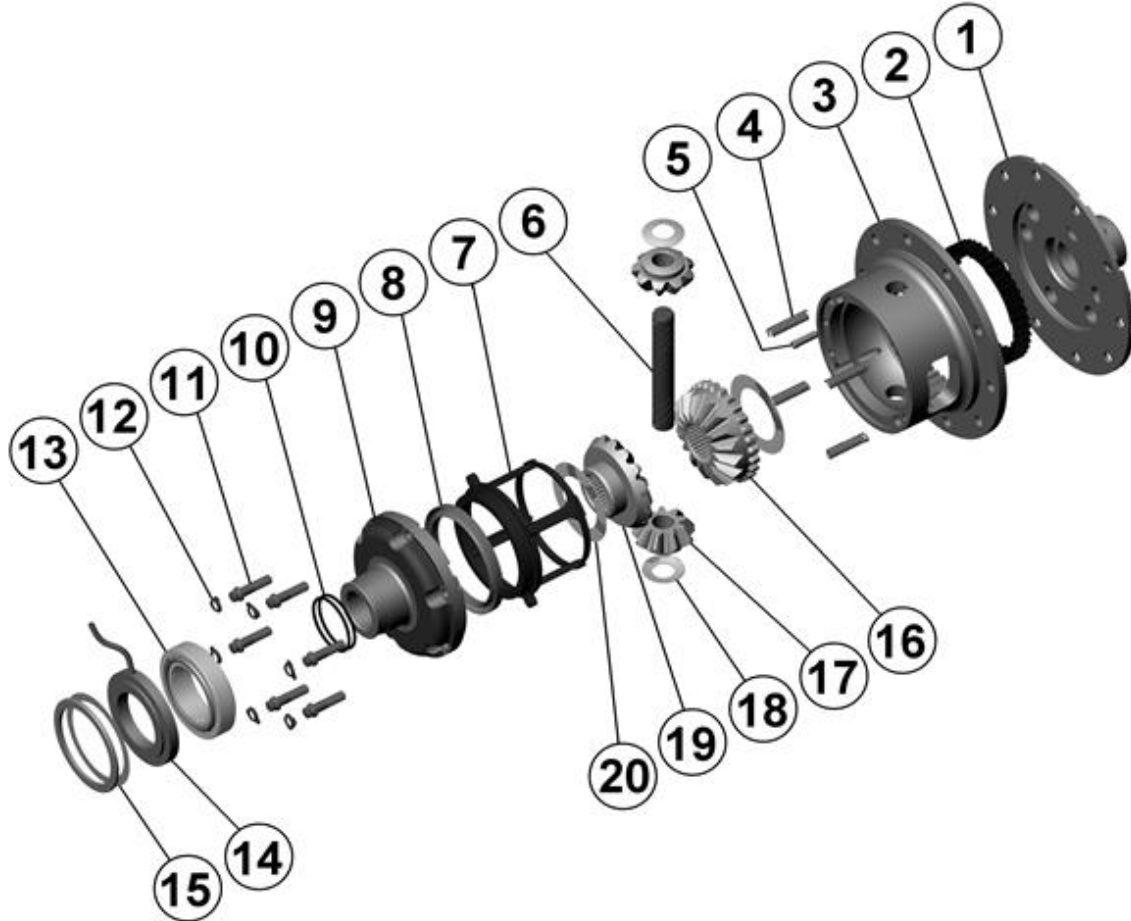

RD10

GM 10 Bolt, 8.5", 28 SPL **

****THIS MODEL WAS SUPERSEDED BY RD83, CROSSED OUT PARTS NOT AVAILABLE**

PARTS LIST

ITEM #	QTY	DESCRIPTION	PART #	NOTES
01	1	FLANGE CAP	020902	
02	1	CLUTCH GEAR	050304	
03	1	DIFFERENTIAL CASE	040905	
04	1	RETURN SPRING (PK OF 4)	150101SP	
05	1	RETAINING PIN SET (PK OF 4)	120301SP	
06	1	LONG CROSS SHAFT	060204SP	
07	1	PISTON	040304	
08	1	U-RING	460304SP	
09	1	CYLINDER CAP ASSEMBLY	030413	
10	1	SEAL HOUSING O-RINGS (PK OF 2)	160206-2	1
11	1	CYL CAP RETAINING BOLT (PK OF 8)	200205SP	
12	1	LOCKING TAB (8mm) (PK OF 8)	150401SP	
13	1	TAPERED ROLLER BEARING	160105	2
14	1	SEAL HOUSING KIT	080604SP	
15	1	SHIM KIT	SHK003	
16	1	SPLINED SIDE GEAR	SEE NOTE	3
17	2	PINION GEAR	SEE NOTE	3
18	1	PINION THRUST WASHER(PK OF 4)	151103SP	
19	1	SIDE GEAR	SEE NOTE	3
20	1	S GEAR THRUST WASHER (PK OF 2)	151003SP	
*	1	C-CLIP KIT	CCK003	
*	1	BULKHEAD FITTING KIT	170102	
*	1	PUSH-IN FITTING (5mm to 1/8"BSPP)	170201SP	
*	1	AIR LINE (5mm DIA X 6m LONG)	170301SP	
*	1	SOLENOID VALVE (12V)	180103	
*	1	SWITCH RR LOCKER	180224	
*	1	CABLE TIE (PK OF 25)	180305	
*	1	OPERATING & SERVICE MANUAL	210200	
*	1	INSTALLATION GUIDE	210210	

* *Not illustrated in exploded view*

NOTES

- 1 For replacement O-rings use only BS130 Viton 75.
- 2 For replacement bearing use Timken#LM501349 / LM501310.
- 3 Available only as complete 4 gear set #728D042C
- For information on RD10 models with 4 cylinder cap bolts, contact ARB.
- Ring gear bolts are 7/16" - 20 left-hand thread, and must be removed in a clockwise direction.

RD10

GM 10 Bolt, 8.5", 28 SPL**

****THIS MODEL WAS SUPERSEDED BY RD83, CROSSED OUT PARTS NOT AVAILABLE**

EXPLODED DIAGRAM

SPECIFICATIONS

Axle Spline	28 tooth, Ø30.5mm [1.20"]
Ratio Supported	2.73:1 & up
Ring Gear ID	127.0mm [5.00"]
Ring Gear OD	216mm [8.5"]
Ring Gear Bolts	10 bolts on Ø156mm [6.14"]
Ring Gear Torque	88Nm [65 ft-lb]
Backlash	0.15-0.25mm [0.006-0.010"]
Bearing Cap Torque	81Nm [60 ft-lb]