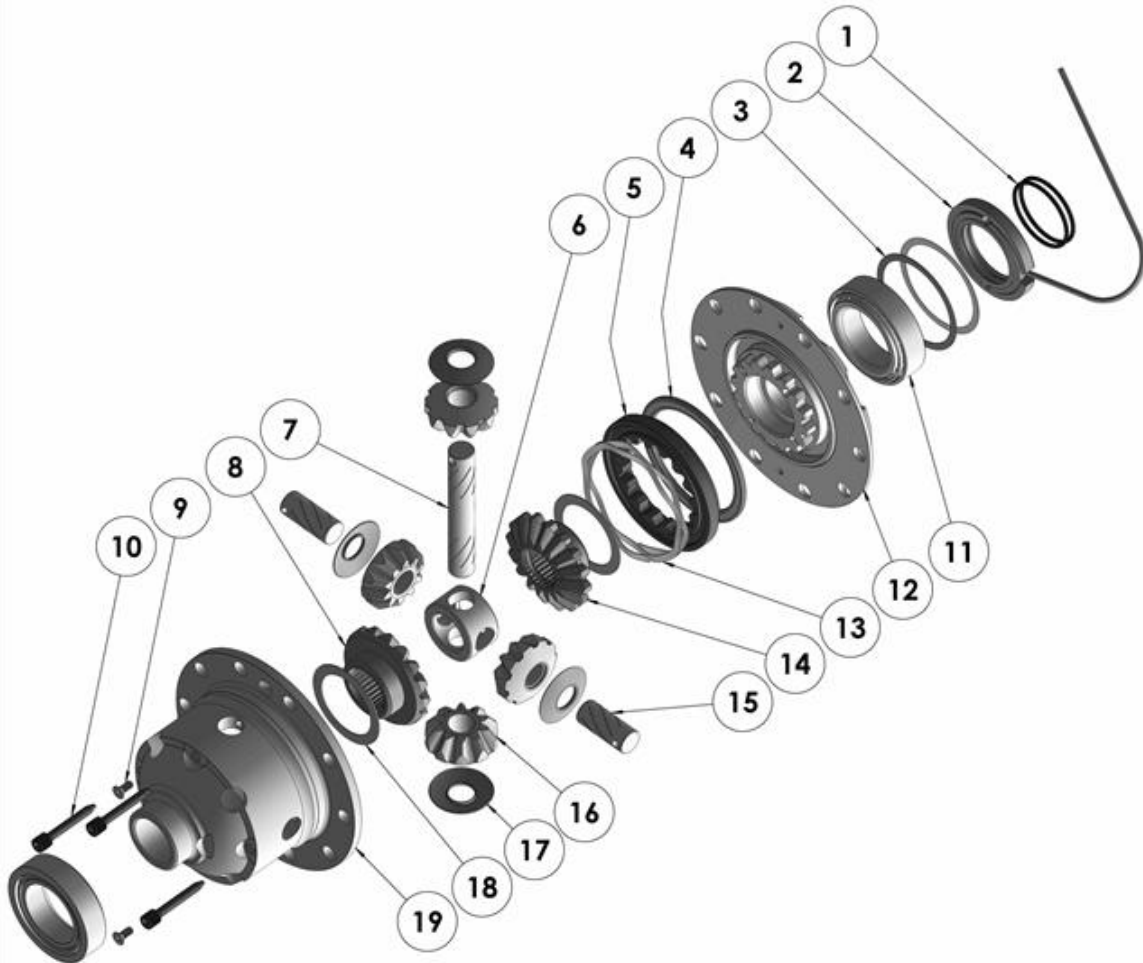

RD104

Dana 30,30 SPL,3.73 & UP

PARTS LIST

ITEM #	QTY	DESCRIPTION	PART #	NOTES
1	1	SEAL HOUSING O-RINGS (PK OF 2)	160235-2	1
2	1	SEAL HOUSING KIT	081801SP	
3	2	SHIM KIT	SHK003	
*	2	MASTER SHIM	150325	
4	1	BONDED SEAL	160701SP	
5	1	CLUTCH GEAR & WAVESPRING KIT	050903SP	
6	1	SPIDER BLOCK	070503SP	
7	1	LONG CROSS SHAFT	061302SP	
8	1	SIDE GEAR	SEE NOTE	3
9	1	COUNTERSUNK SCREW (PK OF 2)	200213SP	
10	3	RETAINING PIN SET (PK OF 4)	120601SP	
11	2	TAPERED ROLLER BEARING	160109	2
12	1	FLANGE CAP KIT	028502SP	
13	1	WAVESPRING	150702SP	
14	1	SPLINED SIDE GEAR	SEE NOTE	3
15	2	SHORT CROSS SHAFT	061402SP	
16	4	PINION GEAR	SEE NOTE	3
17	4	PINION THRUST WASHER	SEE NOTE	4
18	2	SIDE GEAR THRUST WASHER	SEE NOTE	4
19	1	DIFFERENTIAL CASE	013102SP	
*	1	BULKHEAD FITTING KIT (BANJO TYPE)	170114	5
*	1	AIR LINE (6mm DIA X 6m LONG)	170314	5
*	1	SOLENOID VALVE (12V)	180103	
*	1	SWITCH FR LOCKER	180223SP	
*	1	CABLE TIE (PK OF 25)	180305	
*	1	OPERATING & SERVICE MANUAL	210200	
*	1	INSTALLATION GUIDE	2102104	

* *Not illustrated in exploded view*

NOTES

- 1 For replacement O-rings use only BS133 Viton 75.
- 2 For replacement bearing use Timken part # LM102949 / LM102910.
- 3 Available only as complete 6 gear set # 728J031
- 4 Available only as complete thrust washer kit #730J01
- 5 All diffs produced before serial #17070001 came with 5mm air connection system. For information contact ARB.
- Bearing cap torque does not apply to aluminium housings. Refer to vehicle's service manual for correct torque value.
- 30 spline Dana 30 is a performance upgrade requiring aftermarket axle shafts.

RD104

Dana 30,30 SPL,3.73 & UP

EXPLODED DIAGRAM**SPECIFICATIONS**

Axle Spline	30 tooth, Ø33.3mm [1.31"]
Ratio Supported	3.73:1 & up
Ring Gear ID	114.3mm [4.50"]
Ring Gear OD	183mm [7.2"]
Ring Gear Bolts	10 bolts on Ø133mm [5.25"]
Ring Gear Torque	75Nm [55 ft-lb]
Backlash	0.15-0.25mm [0.006-0.010"]
Bearing Cap Torque	81Nm [60 ft-lb] (see note 3)