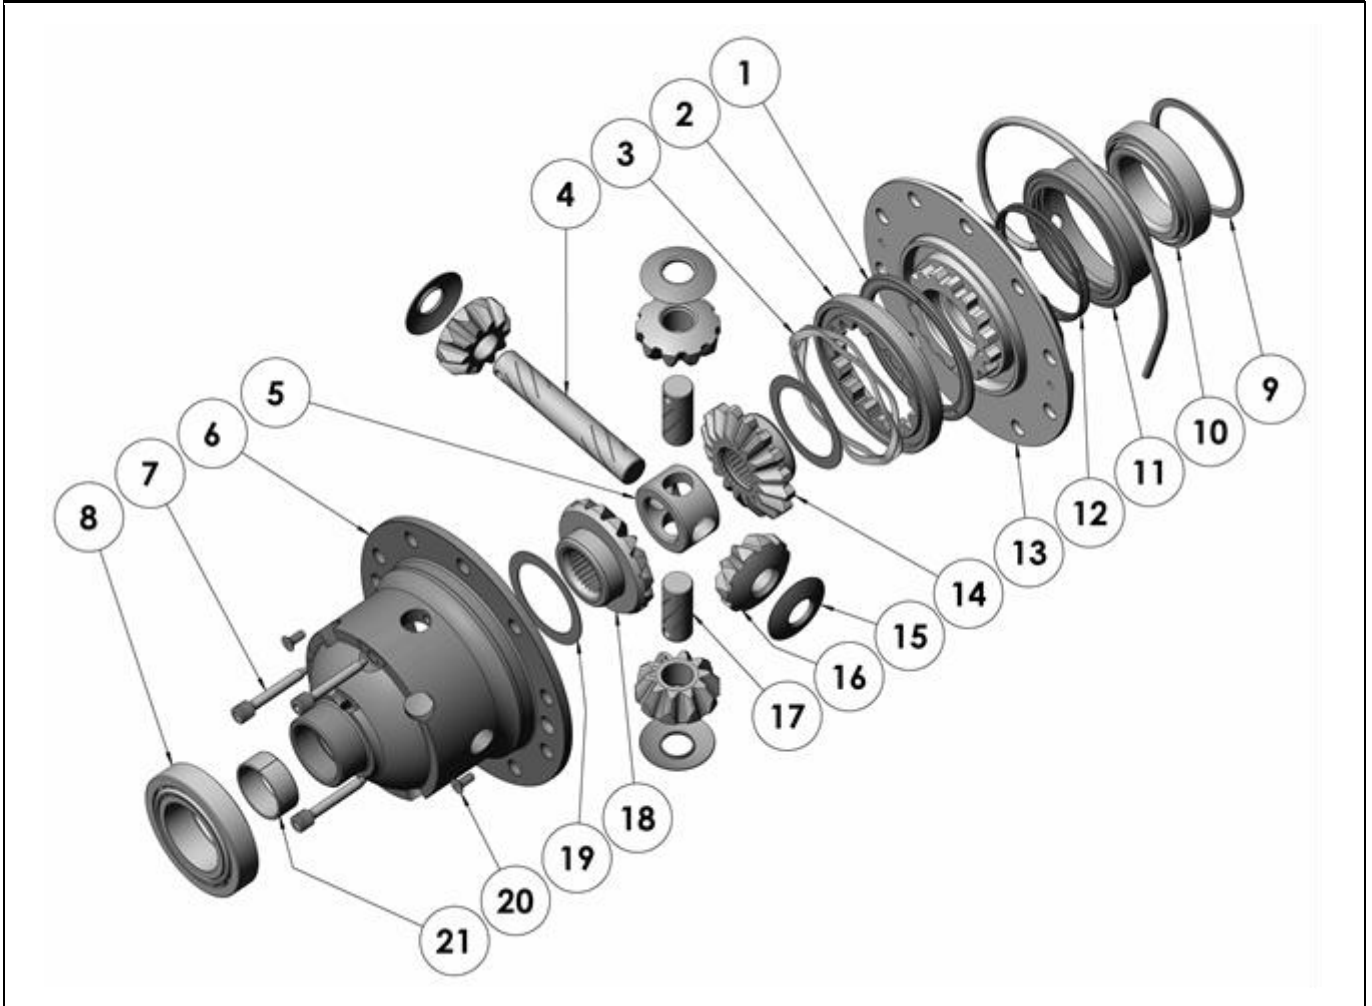

### PARTS LIST

ITEM #	QTY	DESCRIPTION	PART #	NOTES
1	1	BONDED SEAL	160701SP	
2	1	CLUTCH GEAR & WAVESPRING KIT	050902SP	
3	1	WAVESPRING	150702SP	
4	1	LONG CROSS SHAFT	061302SP	
5	1	SPIDER BLOCK	070503SP	
6	1	DIFFERENTIAL CASE	013107SP	
7	1	RETAINING PIN SET (PK OF 4)	120601SP	
8	1	TAPERED ROLLER BEARING	NOT SUPPLIED	
9	1	SHIM KIT	SHK008	
*	1	MASTER SHIM	150320	
10	1	TAPERED ROLLER BEARING	160117	2
11	1	SEAL HOUSING KIT	081701SP	
12	1	SEAL HOUSING O-RINGS (PK OF 2)	160251-2	1
13	1	FLANGE CAP KIT	028507SP	
14	1	SPLINED SIDE GEAR	SEE NOTE	3
15	4	PINION THRUST WASHER	SEE NOTE	4
16	4	PINION GEAR	SEE NOTE	3
17	2	SHORT CROSS SHAFT	061402SP	
18	1	SIDE GEAR	SEE NOTE	3
19	2	SIDE GEAR THRUST WASHER	SEE NOTE	4
20	1	COUNTERSUNK SCREW (PK OF 2)	200213SP	
21	1	ANTI-FRICTION BUSHING (PTFE)	160803SP	
*	1	AIR LINE (6mm DIA X 6m LONG)	170314	5
*	1	BULKHEAD FITTING KIT (BANJO TYPE)	170114	5
*	1	SOLENOID VALVE (12V)	180103	
*	1	CABLE TIE (PK OF 25)	180305	
*	1	SWITCH FR LOCKER	180223SP	
*	1	OPERATING & SERVICE MANUAL	210200	
*	1	INSTALLATION GUIDE	2102110	

\* *Not illustrated in exploded view*

### NOTES

- 1 For replacement O-rings use only BS149 Viton 75.
- 2 For replacement bearing use Timken part # LM503349 / LM503310.
- 3 Available only as complete 6 gear set # 728J051
- 4 Available only as complete thrust washer kit #730J01
- 5 All diffs produced before serial #17070001 came with 5mm air connection system. For information contact ARB.
- Spare axle retaining clips may be required (not supplied) to refit CV shafts.

**RD110**

MITSUBISHI IFS,28 SPL

**EXPLODED DIAGRAM****SPECIFICATIONS**

Axle Spline	28 tooth, Ø28.8mm [1.13"]
Ratio Supported	All
Ring Gear ID	124.0mm [4.88"]
Ring Gear Bolts	10 bolts on Ø150mm [5.91"]
Ring Gear Torque	85Nm [63 ft-lb]
Backlash	0.13-0.18mm [0.005-0.007"]
Bearing Cap Torque	60Nm [44 ft-lb]