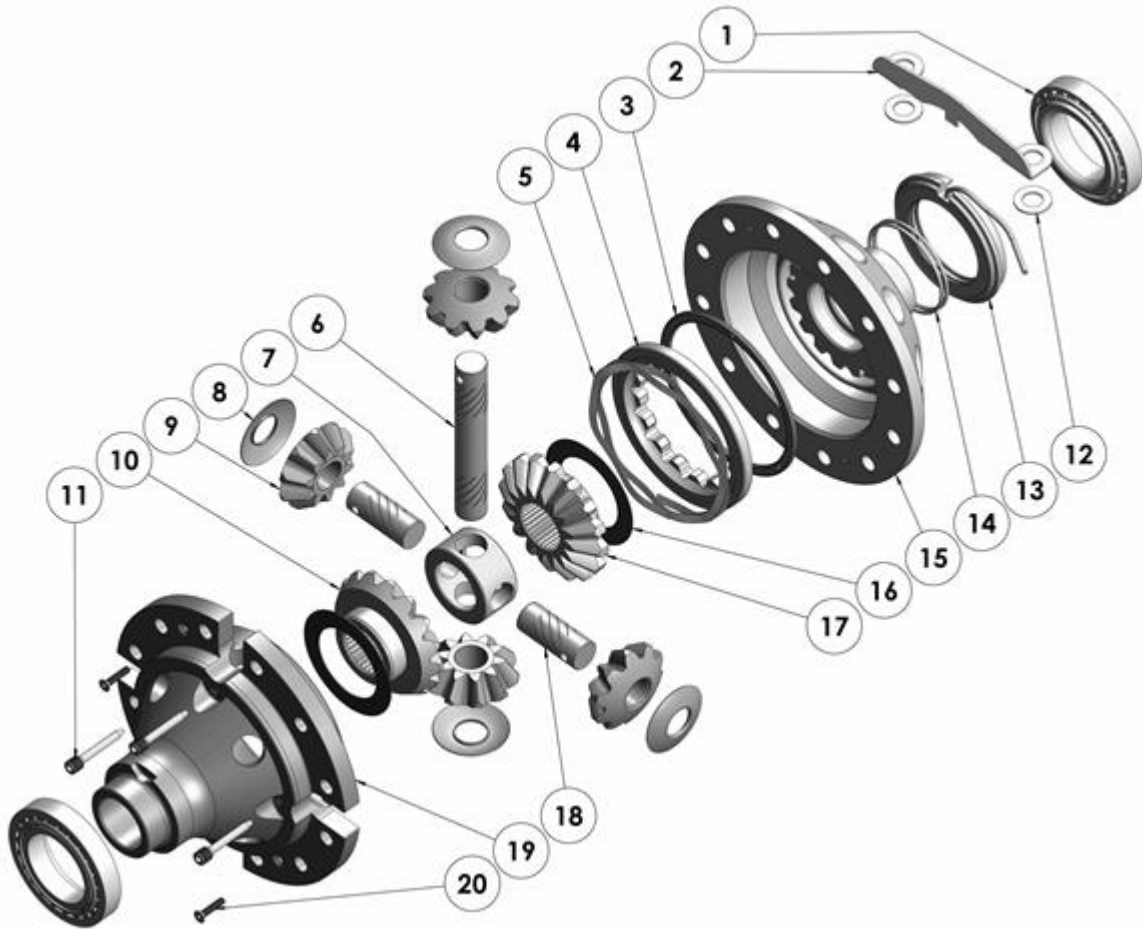

RD114

GM 14 Bolt, 10.5", FF

PARTS LIST

ITEM #	QTY	DESCRIPTION	PART #	NOTES
1	1	TAPERED ROLLER BEARING	NOT SUPPLIED	
2	1	SEAL HOUSING BRACKET	220202	
3	1	BONDED SEAL	160706SP	
4	1	CLUTCH GEAR & WAVESPRING KIT	050905SP	
5	1	WAVESPRING	150705SP	
6	1	LONG CROSS SHAFT	061501SP	
7	1	SPIDER BLOCK	070402SP	
8	4	PINION THRUST WASHER	SEE NOTE	3
9	4	PINION GEAR	SEE NOTE	2
10	1	SIDE GEAR	SEE NOTE	2
11	1	RETAINING PIN SET (PK OF 4)	120601SP	
12	2	WASHER	151205	
13	1	SEAL HOUSING KIT	082101SP	
14	1	SEAL HOUSING O-RINGS (PK OF 2)	160233-2	1
15	1	FLANGE CAP KIT	028601SP	
16	2	SIDE GEAR THRUST WASHER	SEE NOTE	3
17	1	SPLINED SIDE GEAR	SEE NOTE	2
18	2	SHORT CROSS SHAFT	061601SP	
19	1	DIFFERENTIAL CASE	013201SP	
20	1	COUNTERSUNK SCREW (PK OF 2)	200214SP	
*	1	BULKHEAD FITTING KIT (BANJO TYPE)	170114	4
*	1	AIR LINE (6mm DIA X 6m LONG)	170314	4
*	1	SOLENOID VALVE (12V)	180103	
*	1	SWITCH FR OR RR LOCKER	180225SP	
*	1	CABLE TIE (PK OF 25)	180305	
*	1	OPERATING & SERVICE MANUAL	210200	
*	1	INSTALLATION GUIDE	2102114	

* *Not illustrated in exploded view*

NOTES

- 1 For replacement O-rings use only BS148 Viton 75.
- 2 Available only as complete 6 gear set # 728K011
- 3 Available only as complete thrust washer kit #730K01
- 4 All diffs produced before serial #17070001 came with 5mm air connection system. For information contact ARB.
- Does not support OE ring & pinion ratios of 4.56:1 & up, however, most known aftermarket ring & pinion sets of the 4.56:1 & up range are made 'thick' to suit the 4.10:1 & down carrier.

RD114

GM 14 Bolt, 10.5", FF

EXPLODED DIAGRAM**SPECIFICATIONS**

Axle Spline	30 tooth, Ø39.2mm [1.54"]
Ratio Supported	4.10:1 & down (4.56 & UP ratios must use 'thick' type high offset gearset)
Ring Gear ID	163.513mm [6.4375"]
Ring Gear OD	267mm [10.5"]
Ring Gear Bolts	12 bolts on Ø197.6mm [7.78"]
Ring Gear Torque	163Nm [120 ft-lb]
Backlash	0.13-0.20mm [0.005-0.008"]
Bearing Cap Torque	183Nm [135 ft-lb]