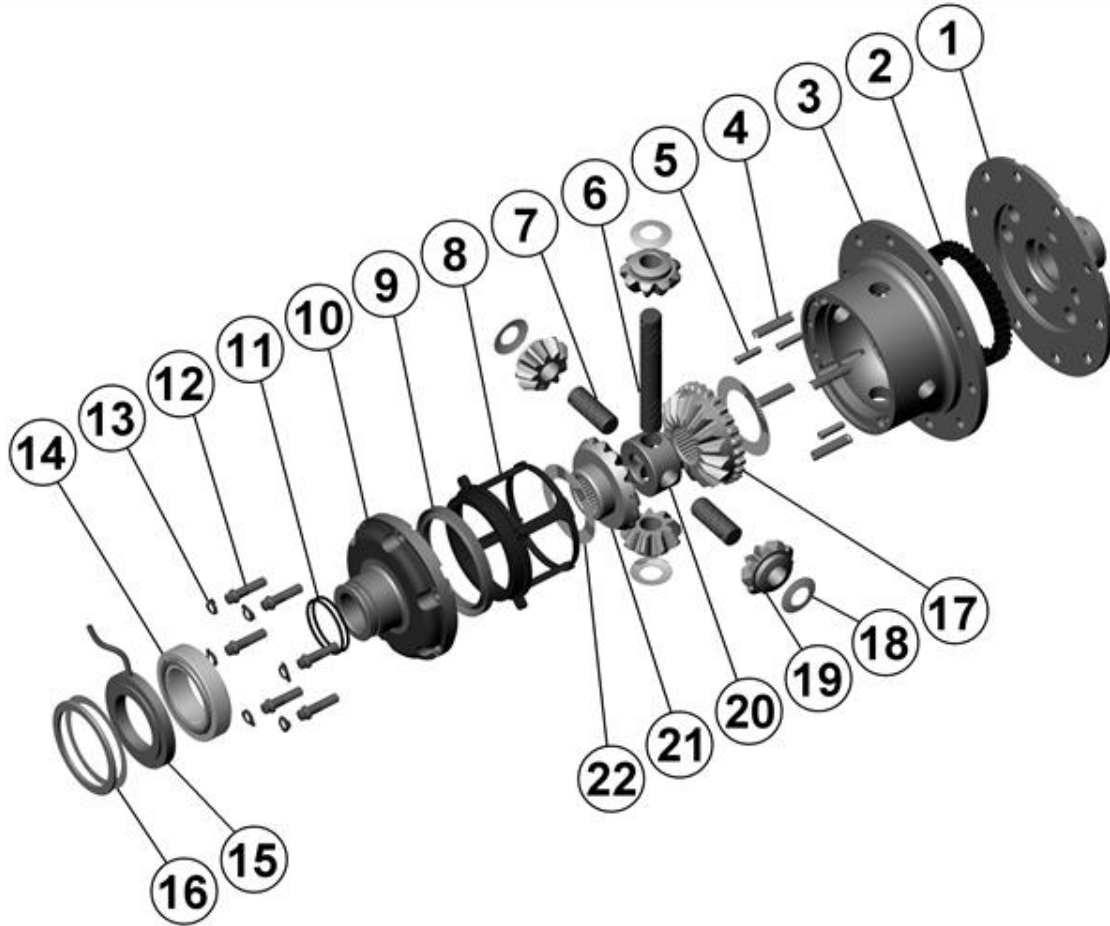

RD115

Dana 70HD,37 SPL,4.56 & UP

****THIS MODEL WAS SUPERSEDED BY RD174, CROSSED OUT PARTS NOT AVAILABLE**

PARTS LIST

ITEM #	QTY	DESCRIPTION	PART #	NOTES
01	1	FLANGE CAP	022504	
02	1	CLUTCH GEAR	050404	
03	1	DIFFERENTIAL CASE	042404	
04	1	RETURN SPRING (PK OF 4)	150101SP	
05	1	RETAINING PIN SET (PK OF 4)	120301SP	
06	1	LONG CROSS SHAFT	060703	
07	2	SHORT CROSS SHAFT	060802	
08	1	PISTON	040501SP	
09	1	BONDED SEAL	160703SP	
10	1	CYLINDER CAP	031203	
11	1	SEAL HOUSING O-RING (PK OF 2)	160220-2	1
12	1	CYL CAP RETAINING BOLT (PK OF 8)	200205SP	
13	1	LOCKING TAB (8mm) (PK OF 8)	150401SP	
14	1	TAPERED ROLLER BEARING	160113	2
15	1	SEAL HOUSING KIT	080703SP	
16	1	SHIM KIT	SHK006	
*	1	MASTER SHIM	150336	
17	1	SPLINED SIDE GEAR	SEE NOTE	3
18	1	PINION THRUST WASHER (PK OF 4)	151104 SP	
19	4	PINION GEAR	SEE NOTE	3
20	1	SPIDER BLOCK	070404SP	
21	1	SIDE GEAR	SEE NOTE	3
22	1	S GEAR THRUST WASHER (PK OF 2)	151004SP	
*	1	BULKHEAD FITTING KIT (O-RING TYPE)	170111	
*	1	PUSH-IN FITTING (5mm to 1/8"BSPP)	170201SP	
*	1	AIR LINE (5mm DIA X 6m LONG)	170301SP	
*	1	SOLENOID VALVE (12V)	180103	
*	1	SWITCH FR OR RR LOCKER	180225SP	
*	1	CABLE TIE (PK OF 25)	180305	
*	1	OPERATING & SERVICE MANUAL	210200	
*	1	INSTALLATION GUIDE	2102115	

* *Not illustrated in exploded view*

NOTES

- 1 For replacement O-rings use only BS141 Viton 75.
- 2 For replacement bearing use Timken part # 39250 / 39412.
- 3 Available only as complete 6 gear set # 728E054

RD115

Dana 70HD,37 SPL,4.56 & UP

****THIS MODEL WAS SUPERSEDED BY RD174, CROSSED OUT PARTS NOT AVAILABLE**

EXPLODED DIAGRAM

SPECIFICATIONS

Axle Spline	37 tooth, Ø40.6mm [1.60"]
Ratio Supported	4.56:1 & up
Ring Gear ID	174.9mm [6.89"]
Ring Gear OD	267mm [10.5"]
Ring Gear Bolts	12 bolts on Ø203mm [8.00"]
Ring Gear Torque	149Nm [110 ft-lb]
Backlash	0.15-0.25mm [0.006-0.010"]
Bearing Cap Torque	108Nm [80 ft-lb]
Carrier Bearing OD	104.78mm [4.125"]