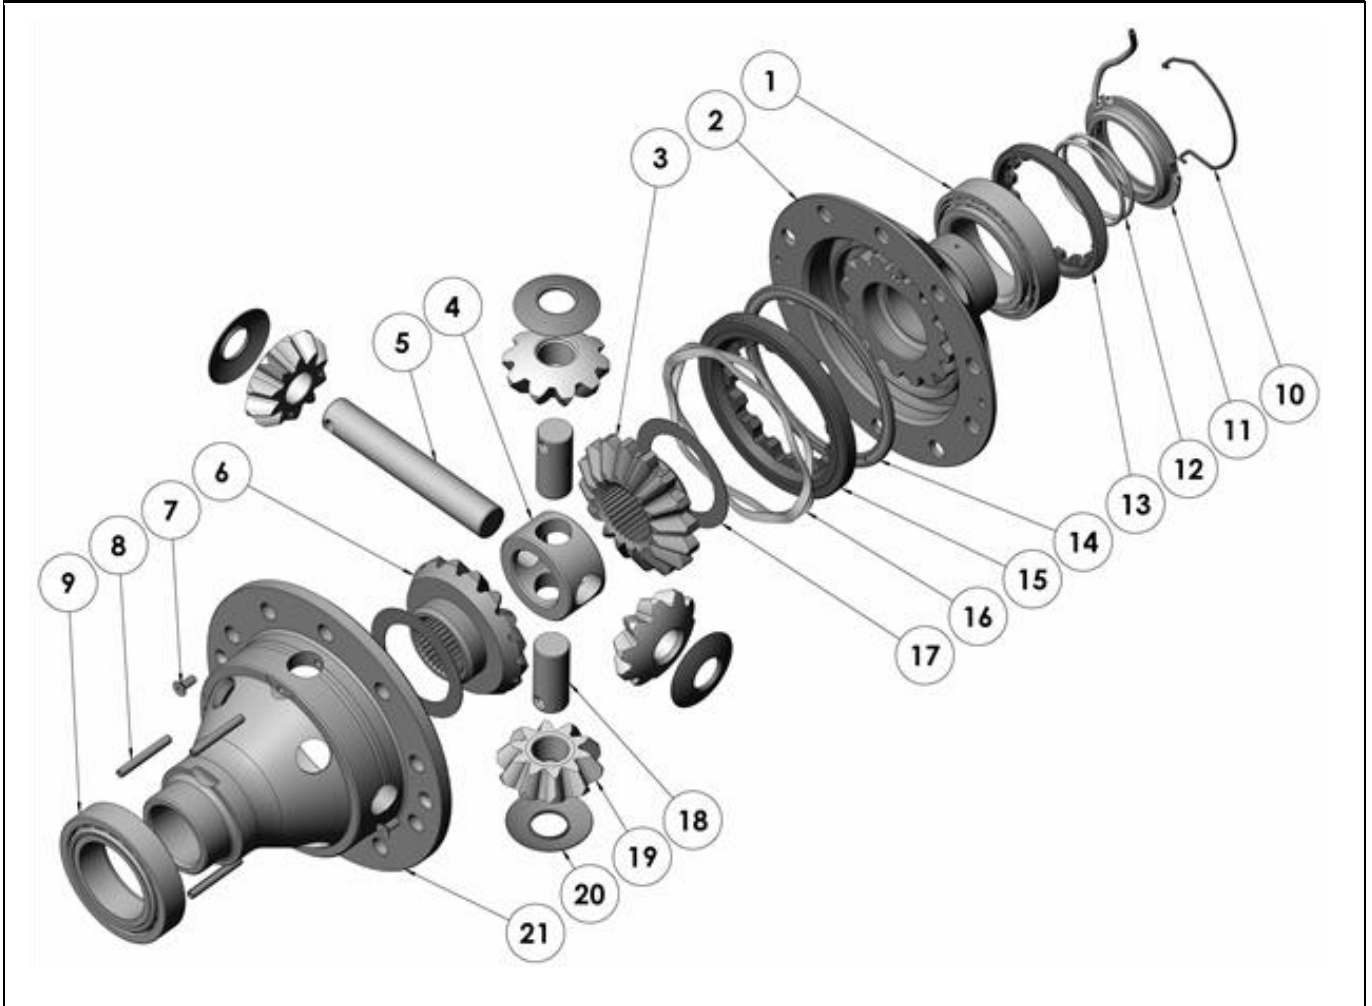

### PARTS LIST

ITEM #	QTY	DESCRIPTION	PART #	NOTES
01	1	TAPERED ROLLER BEARING	NOT SUPPLIED	
02	1	FLANGE CAP KIT	027306SP	
03	1	SPLINED SIDE GEAR	SEE NOTE	2
04	1	SPIDER BLOCK	070201SP	
05	1	LONG CROSS SHAFT	060204SP	
06	1	SIDE GEAR	SEE NOTE	2
07	1	COUNTERSUNK SCREW (PK OF 2)	200213SP	
08	1	RETAINING PIN SET (PK OF 4)	120701SP	
09	1	TAPERED ROLLER BEARING	NOT SUPPLIED	
10	1	SEAL HOUSING RETAINING CLIP	150602SP	
11	1	SEAL HOUSING KIT	082002SP	
12	1	SEAL HOUSING O-RINGS (PK OF 2)	160235-2	1
13	1	ADJUSTER NUT (75.3mm [2.95"])	100703SP	
*	1	ADJUSTER NUT (80mm [3.15"])	100704SP	
14	1	BONDED SEAL	160703SP	
15	1	CLUTCH GEAR & WAVESPRING KIT	050904SP	
16	1	WAVESPRING	150704SP	
17	2	SIDE GEAR THRUST WASHER	SEE NOTE	3
18	2	SHORT CROSS SHAFT	060403SP	
19	4	PINION GEAR	SEE NOTE	2
20	4	PINION THRUST WASHER	SEE NOTE	3
21	1	DIFFERENTIAL CASE	012206SP	
*	1	BULKHEAD FITTING KIT (BANJO TYPE)	170114	4
*	1	AIR LINE (6mm DIA X 6m LONG)	170314	4
*	1	SOLENOID VALVE (12V)	180103	
*	1	SWITCH FR OR RR LOCKER	180225SP	
*	1	CABLE TIE (PK OF 25)	180305	
*	1	OPERATING & SERVICE MANUAL	210200	
*	1	INSTALLATION GUIDE	2102119	

\* *Not illustrated in exploded view*

### NOTES

- 1 For replacement O-rings use only BS132 Viton 75.
- 2 Available only as complete 6 gear set #728H091
- 3 Available only as complete thrust washer kit #730H01
- 4 All diffs produced before serial #17070001 came with 5mm air connection system. For information contact ARB.
- For the 35 spline Ford 9" refer to RD99 ([Section 2.99](#)).
- Refer to seal housing set-up tech note ([Section 5.2](#)).

### SPECIFICATIONS

Axle Spline	31 tooth, Ø33.5mm [1.32"]
Ratio Supported	All
Ring Gear ID	127.0mm [5.00"]
Ring Gear OD	229mm [9"]
Ring Gear Bolts	10 bolts on Ø152mm [6.00"]
Ring Gear Torque	95Nm [70 ft-lb]
OEM Backlash	0.25-0.41mm [0.010-0.016"]
Non-OEM Backlash	0.18-0.25mm [0.007-0.010"]
Bearing Cap Torque	81Nm [60 ft-lb]