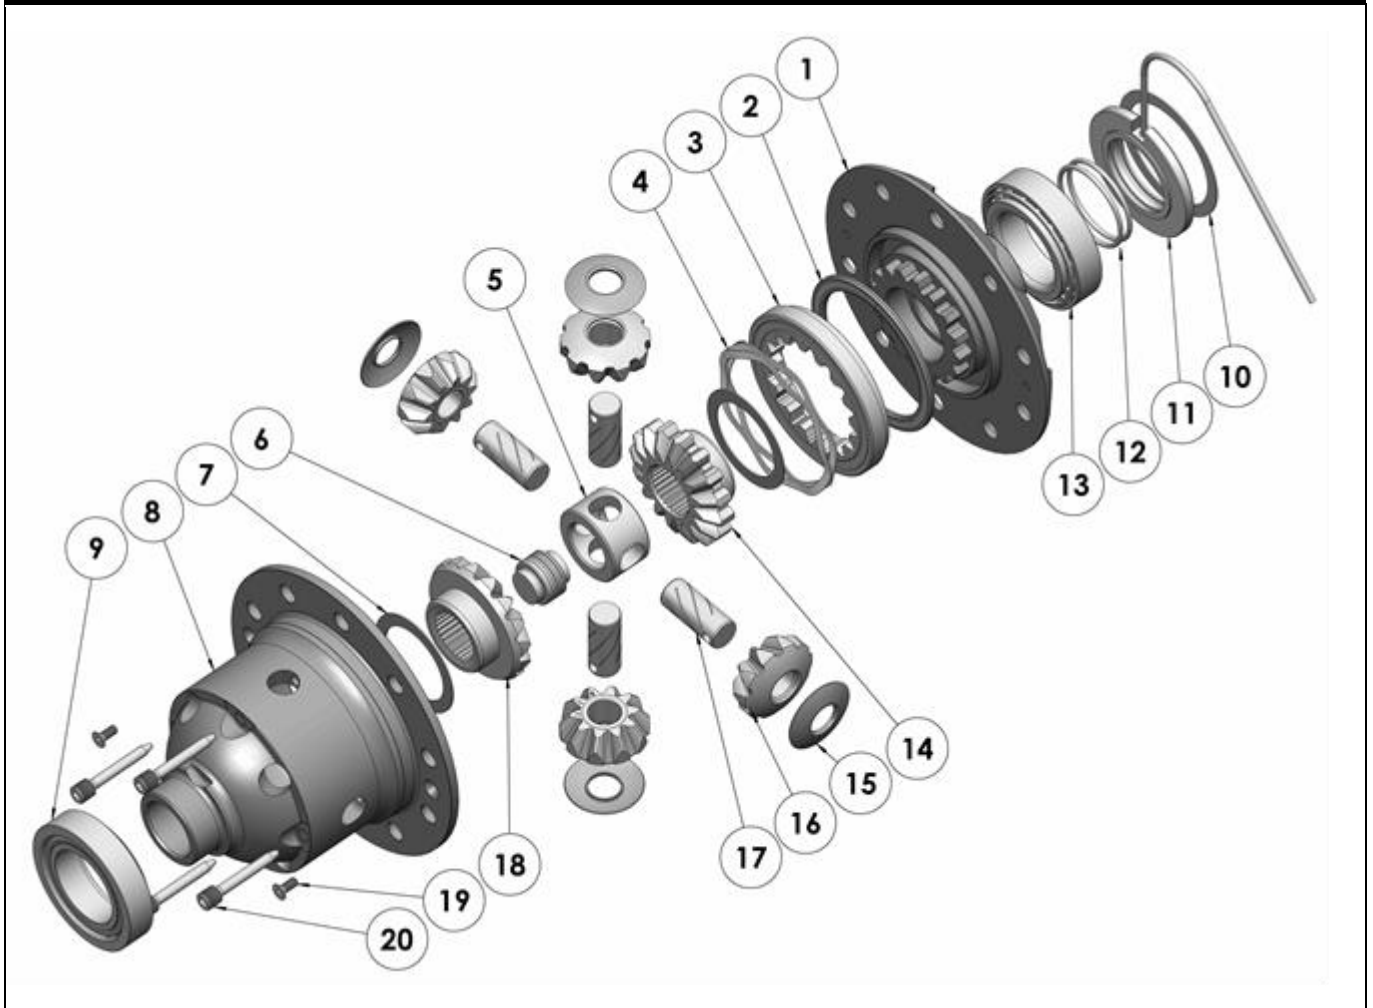

RD123

Mazda 8",RR,shim adjusted

PARTS LIST

ITEM #	QTY	DESCRIPTION	PART #	NOTES
1	1	FLANGE CAP KIT	028508SP	
2	1	BONDED SEAL	160701SP	
3	1	CLUTCH GEAR & WAVESPRING KIT	050903SP	
4	1	WAVESPRING	150702SP	
5	1	SPIDER BLOCK	070503SP	
6	1	THRUST BLOCK	110505SP	
*	1	THRUST BLOCK	110508SP	
7	2	SIDE GEAR THRUST WASHER	SEE NOTE	3
8	1	DIFFERENTIAL CASE	013108SP	
9	1	TAPERED ROLLER BEARING	NOT SUPPLIED	
10	1	SHIM KIT	SHK008	
11	1	SEAL HOUSING KIT	081804SP	
12	1	SEAL HOUSING O-RINGS (PK OF 2)	160235-2	1
13	1	TAPERED ROLLER BEARING	NOT SUPPLIED	
14	1	SPLINED SIDE GEAR	SEE NOTE	2
15	4	PINION THRUST WASHER	SEE NOTE	3
16	4	PINION GEAR	SEE NOTE	2
17	4	SHORT CROSS SHAFT	061402SP	
18	1	SIDE GEAR	SEE NOTE	2
19	1	COUNTERSUNK SCREW (PK OF 2)	200213SP	
20	1	RETAINING PIN SET (PK OF 4)	120601SP	
*	1	BULKHEAD FITTING KIT (BANJO TYPE)	170114	4
*	1	AIR LINE (6mm DIA X 6m LONG)	170314	4
*	1	SOLENOID VALVE (12V)	180103	
*	1	SWITCH RR LOCKER	180224SP	
*	1	CABLE TIE (PK OF 25)	180305	
*	1	OPERATING & SERVICE MANUAL	210200	
*	1	INSTALLATION GUIDE	2102123	

* *Not illustrated in exploded view*

NOTES

- 1 For replacement O-rings use only BS133 Viton 75.
- 2 Available only as complete 6 gear set # 728J061
- 3 Available only as complete thrust washer kit #730J01
- 4 All diffs produced before serial #17070001 came with 5mm air connection system. For information contact ARB.
- Not suitable for adjuster nut type third member.
- Newer shim type third member made by Dana Spicer will retrofit to older shafts and banjo.

RD123

Mazda 8",RR,shim adjusted

EXPLODED DIAGRAM**SPECIFICATIONS**

Axle Spline	30 tooth
Ratio Supported	All
Ring Gear ID	121.3mm [4.77"]
Ring Gear OD	205.5mm [8.09"]
Ring Gear Bolts	10 bolts on Ø146.25 [5.75"]
Ring Gear Torque	95Nm [70 ft-lb]
Backlash	0.15-0.25mm [0.006-0.010"]
Bearing Cap Torque	81Nm [60 ft-lb]