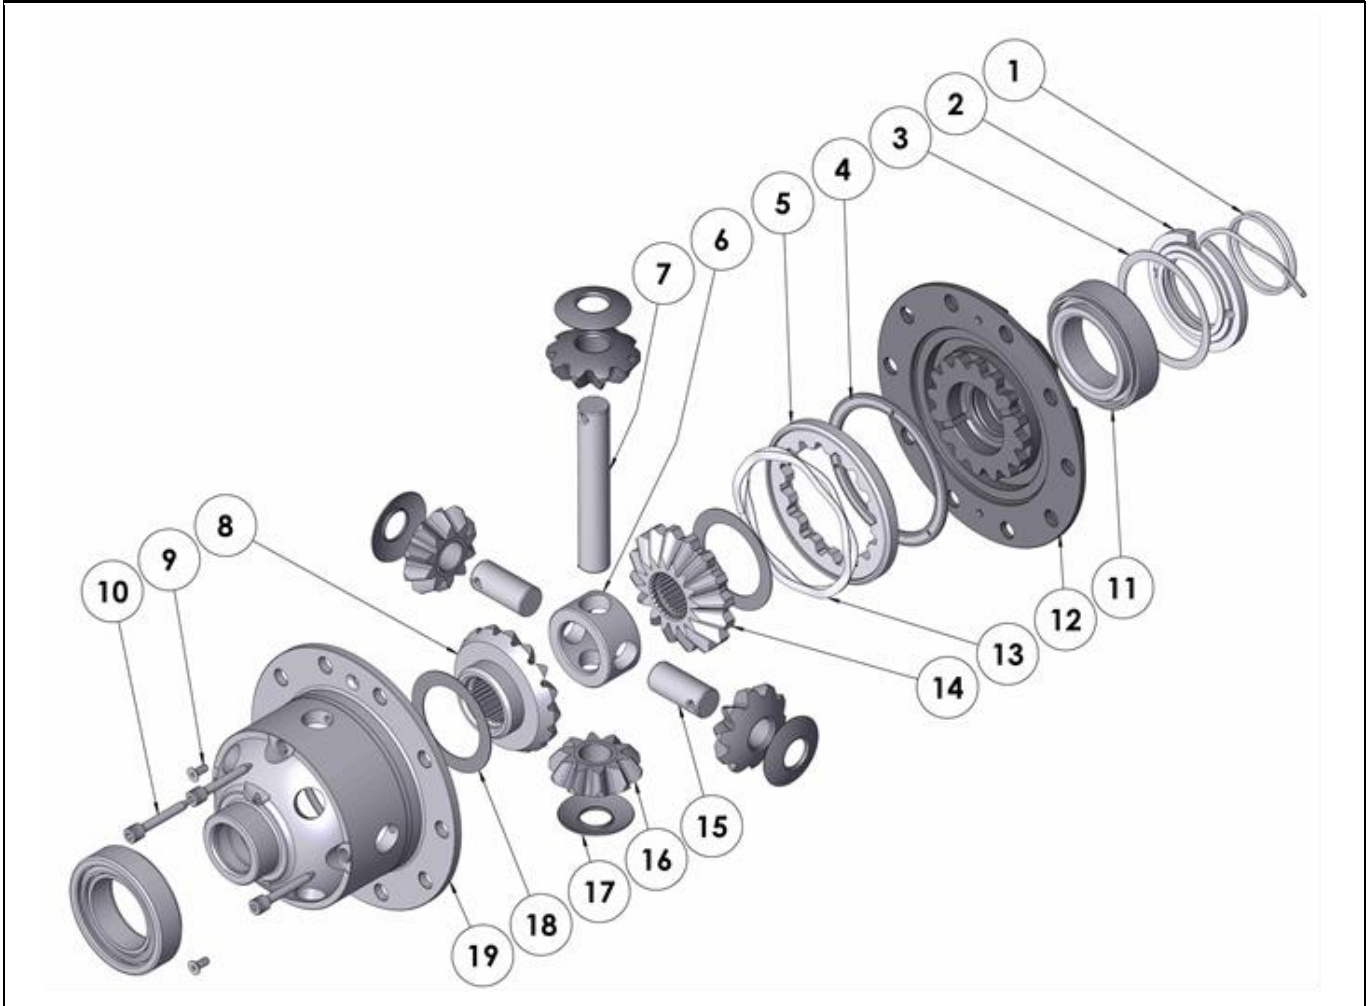

RD131

Toyota 8" IFS,50mm BRNG

PARTS LIST

ITEM #	QTY	DESCRIPTION	PART #	NOTES
01	1	SEAL HOUSING O-RINGS (PK OF 2)	160207-2	1
02	1	SEAL HOUSING KIT	081806SP	
03	1	SHIM KIT	SHK009	
*	1	MASTER SHIM	150352	
04	1	BONDED SEAL	160702SP	
05	1	CLUTCH GEAR & WAVESPRING KIT	050906SP	
06	1	SPIDER BLOCK	070201SP	
07	1	LONG CROSS SHAFT	060204SP	
08	1	SIDE GEAR	SEE NOTE	2
09	1	COUNTERSUNK SCREW (PK OF 2)	200213SP	
10	1	RETAINING PIN SET (PK OF 4)	120601SP	
11	2	TAPERED ROLLER BEARING	NOT SUPPLIED	
12	1	FLANGE CAP KIT	027310SP	
13	1	WAVESPRING	150706SP	
14	1	SPLINED SIDE GEAR	SEE NOTE	2
15	2	SHORT CROSS SHAFT	060403SP	
16	4	PINION GEAR	SEE NOTE	2
17	4	PINION THRUST WASHER	SEE NOTE	3
18	2	SIDE GEAR THRUST WASHER	SEE NOTE	3
19	1	DIFFERENTIAL CASE	013010SP	
*	1	BULKHEAD FITTING KIT (BANJO TYPE)	170114	4
*	1	AIR LINE (6mm DIA X 6m LONG)	170314	4
*	1	SOLENOID VALVE (12V)	180103	
*	1	SWITCH FR LOCKER	180223SP	
*	1	CABLE TIE (PK OF 25)	180305	
*	1	OPERATING & SERVICE MANUAL	210200	
*	1	INSTALLATION GUIDE	2102131	

* *Not illustrated in exploded view*

NOTES

- 1 For replacement O-rings use only BS136 Viton 75.
- 2 Available only as complete 6 gear set # 728H111
- 3 Available only as complete thrust washer kit #730H01
- 4 All diffs produced before serial #17070001 came with 5mm air connection system. For information contact ARB.
- Spare axle retaining clips may be required (not supplied) to refit CV shafts.
- For 8" IFS with 58mm carrier bearings & 34 spline shafts refer to RD141 ([Section 2.141](#)).
- For 8" IFS with 53mm carrier bearings refer to RD111 ([Section 2.111](#)) or RD121 ([Section 2.121](#)).

RD131

Toyota 8" IFS, 50mm BRNG

EXPLODED DIAGRAM

SPECIFICATIONS

Axle Spline	30 tooth, Ø33.0mm [1.30"]
Ratio Supported	All
Ring Gear ID	126.0mm [4.96"]
Ring Gear OD	203mm [8.0"]
Ring Gear Bolts	10 bolts on Ø160mm [6.30"]
Ring Gear Torque	96Nm [71 ft-lb]
Backlash	0.13-0.18mm [0.005-0.007"]
Bearing Cap Torque	85Nm [63 ft-lb]