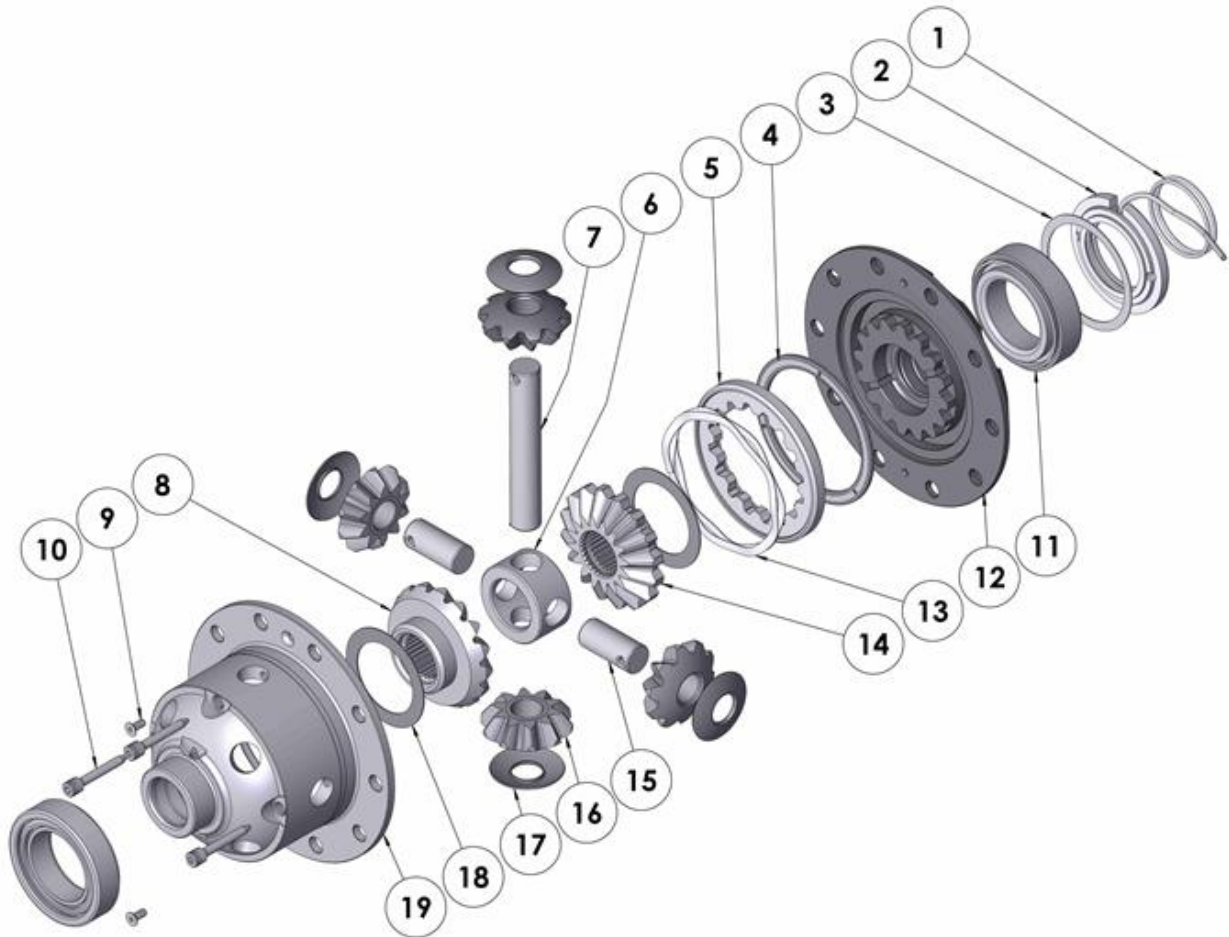

### PARTS LIST

ITEM #	QTY	DESCRIPTION	PART #	NOTES
01	1	SEAL HOUSING O-RINGS (PK OF 2)	160235-2	1
02	1	SEAL HOUSING KIT	081804SP	
03	1	SHIM KIT	SHK008	
04	1	BONDED SEAL	160702SP	
05	1	CLUTCH GEAR & WAVESPRING KIT	050906SP	
06	1	SPIDER BLOCK	070201SP	
07	1	LONG CROSS SHAFT	060204SP	
08	1	SIDE GEAR	SEE NOTE	2
09	1	COUNTERSUNK SCREW (PK OF 2)	200213SP	
10	1	RETAINING PIN SET (PK OF 4)	120601SP	
11	1	TAPERED ROLLER BEARING	NOT SUPPLIED	
12	1	FLANGE CAP KIT	027319SP	
13	1	WAVESPRING	150706SP	
14	1	SPLINED SIDE GEAR	SEE NOTE	2
15	2	SHORT CROSS SHAFT	060403SP	
16	4	PINION GEAR	SEE NOTE	2
17	4	PINION THRUST WASHER	SEE NOTE	3
18	2	SIDE GEAR THRUST WASHER	SEE NOTE	3
19	1	DIFFERENTIAL CASE	013019SP	
*	1	BULKHEAD FITTING KIT (BANJO TYPE)	170114	4
*	1	AIR LINE (6mm DIA X 6m LONG)	170314	4
*	1	SOLENOID VALVE (12V)	180103	
*	1	SWITCH RR LOCKER	180224SP	
*	1	CABLE TIE (PK OF 25)	180305	
*	1	OPERATING & SERVICE MANUAL	210200	
*	1	INSTALLATION GUIDE	2102133	

\* *Not illustrated in exploded view*

### NOTES

- 1 For replacement O-rings use only BS133 Viton 75.
- 2 Available only as complete 6 gear set # 728H111
- 3 Available only as complete thrust washer kit #730H01
- 4 All diffs produced before serial #17070001 came with 5mm air connection system. For information contact ARB.
- For 8" Toyota adjuster nut pre-loaded rear refer to RD132 ([Section 2.132](#)).

### SPECIFICATIONS

Axle Spline	30 tooth, Ø33mm [1.31"]
Ratio Supported	All
Ring Gear ID	126.4mm [4.96"]
Ring Gear OD	200mm [8"]
Ring Gear Bolts	10 bolts on Ø148.5mm [5.84"]
Ring Gear Torque	95Nm [70 ft-lb]
Backlash	0.15-0.25mm [0.006-0.010"]
Bearing Cap Torque	95Nm [70 ft-lb]