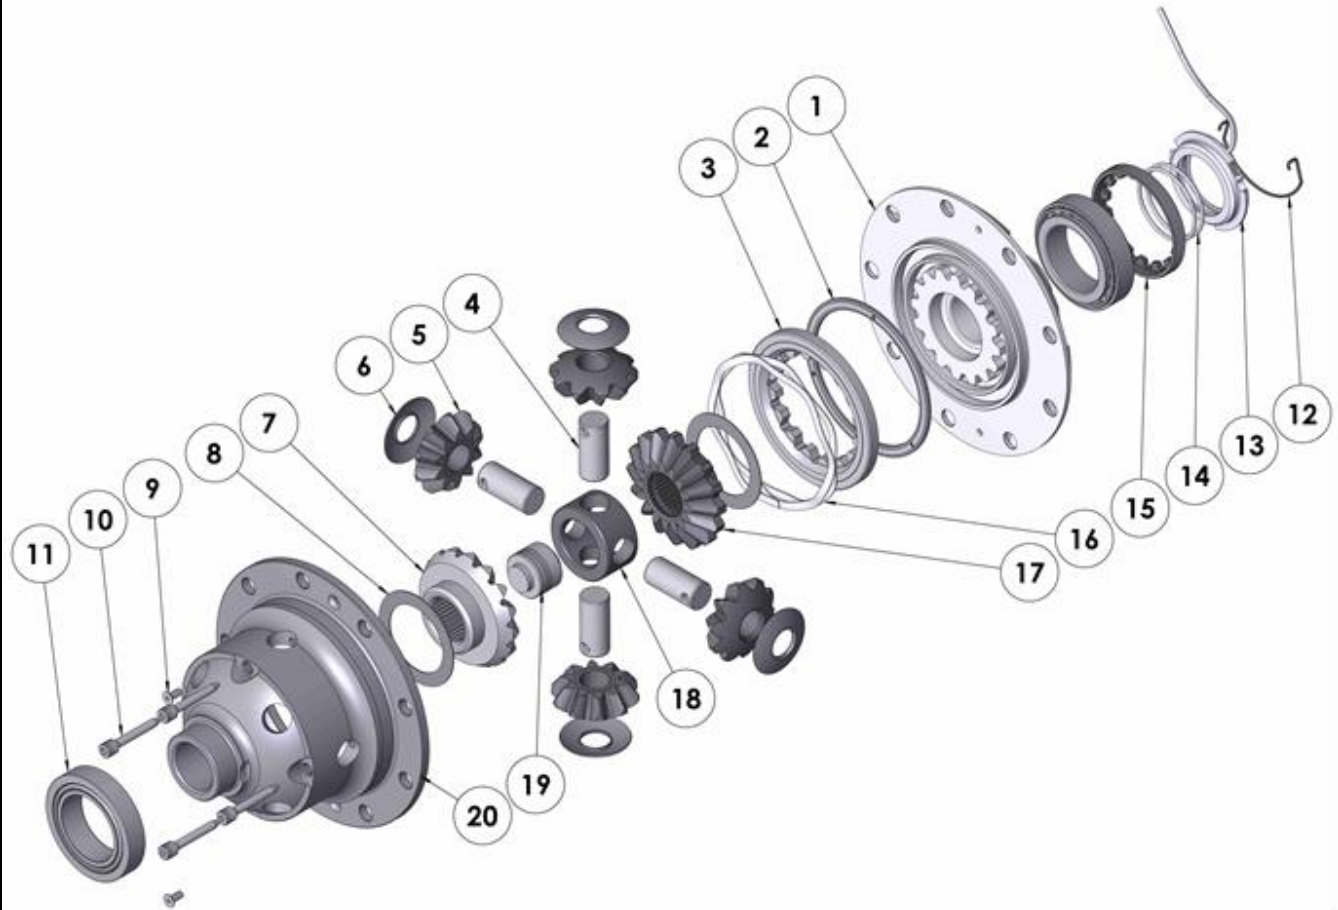

RD136

Nissan H233B,31 SPL

PARTS LIST

ITEM #	QTY	DESCRIPTION	PART #	NOTES
01	1	FLANGE CAP KIT	027314SP	
02	1	BONDED SEAL	160703SP	
03	1	CLUTCH GEAR & WAVESPRING KIT	050904SP	
04	4	SHORT CROSS SHAFT	060403SP	
05	4	PINION GEAR	SEE NOTE	3
06	4	PINION THRUST WASHER	SEE NOTE	4
07	1	SIDE GEAR	SEE NOTE	3
08	2	SIDE GEAR THRUST WASHER	SEE NOTE	4
09	1	COUNTERSUNK SCREW (PK OF 2)	200213SP	
10	1	RETAINING PIN SET (PK OF 4)	120601SP	
11	-	TAPERED ROLLER BEARING	NOT SUPPLIED	2
12	1	SEAL HOUSING RETAINING CLIP	150601SP	
13	1	SEAL HOUSING KIT	081901SP	
14	1	SEAL HOUSING O-RINGS (PK OF 2)	160207-2	1
15	1	ADJUSTER NUT	100102SP	
16	1	WAVESPRING	150704SP	
17	1	SPLINED SIDE GEAR	SEE NOTE	3
18	1	SPIDER BLOCK	070201SP	
19	1	THRUST BLOCK	110502SP	
20	1	DIFFERENTIAL CASE	013014SP	
*	9	RING GEAR BOLT SPACERS	4581061	
*	1	BULKHEAD FITTING KIT (BANJO TYPE)	170114	5
*	1	AIR LINE (6mm DIA X 6m LONG)	170314	5
*	1	SOLENOID VALVE (12V)	180103	
*	1	SWITCH FR OR RR LOCKER	180225SP	
*	1	CABLE TIE (PK OF 25)	180305	
*	1	OPERATING & SERVICE MANUAL	210200	
*	1	INSTALLTION GUIDE	2102136	

* *Not illustrated in exploded view*

NOTES

- 1 For replacement O-rings use only BS136 Viton 75.
- 2 For replacement Bearing use Timken Bearing #32010X (ARB# 160116).
- 3 Available only as complete 6 gear set # 728H151
- 4 Available only as complete thrust washer kit #730H01
- 5 All diffs produced before serial #17070001 came with 5mm air connection system. For information contact ARB.
- Refer to seal housing set-up tech note ([Sec. 5.2](#)).
- Refer to pinion modification tech note ([Sec. 5.6](#)).

RD136

Nissan H233B,31 SPL

EXPLODED DIAGRAM**SPECIFICATIONS**

Axle Spline	31 tooth, Ø32mm [1.26"]
Ratio Supported	All
Ring Gear ID	146.0mm [5.75"]
Ring Gear Bolt Size	12mm
Ring Gear Bolts	9 bolts on Ø176mm [6.93"]
Ring Gear Torque	142Nm [105 ft-lb]
Backlash	0.15-0.20mm [0.006-0.008"]
Bearing Cap Torque	99Nm [73 ft-lb]