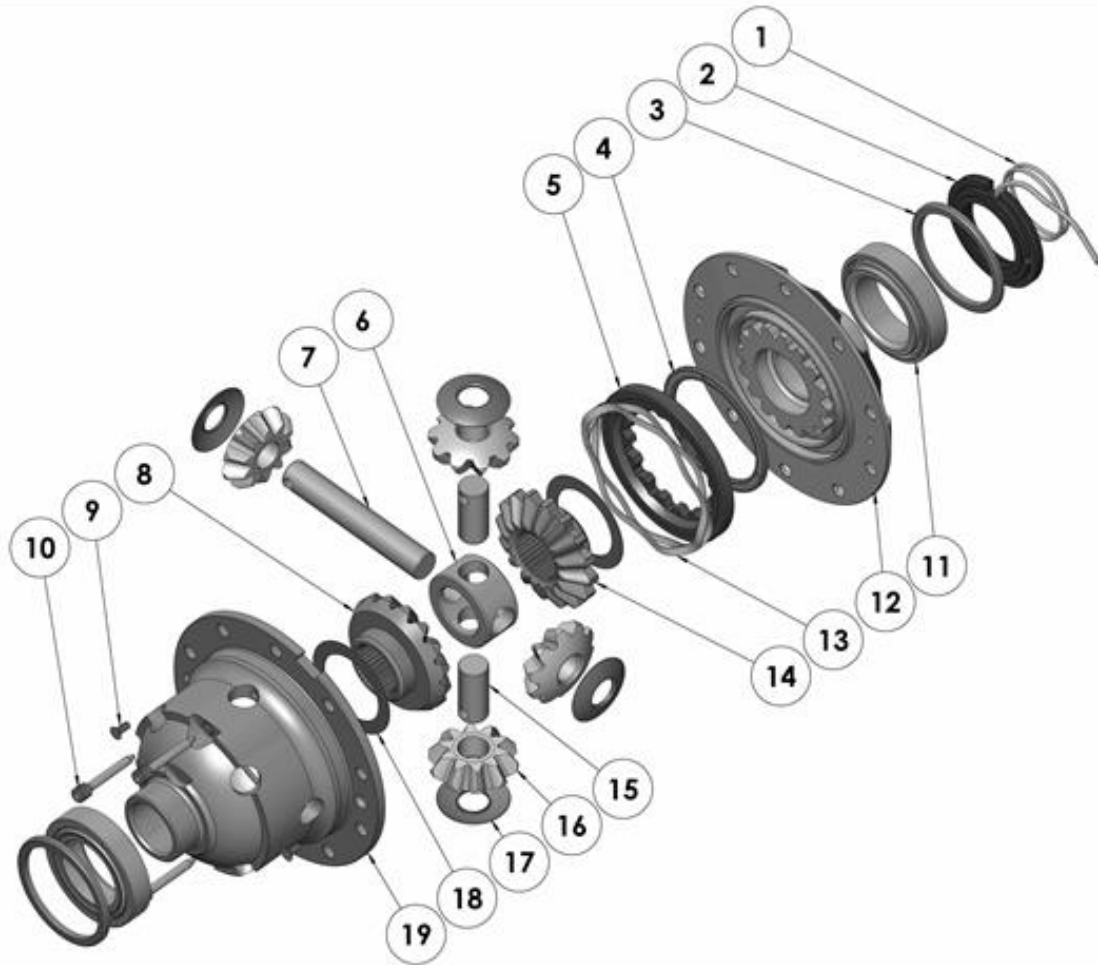

RD137

Nissan Pathfinder R51,33 SPL,RR

PARTS LIST

ITEM #	QTY	DESCRIPTION	PART #	NOTES
01	1	SEAL HOUSING O-RINGS (PK OF 2)	160207-2	1
02	1	SEAL HOUSING KIT	081808SP	
03	1	SHIM KIT	SHK001	
*	1	MASTER SHIM	150330	
04	1	BONDED SEAL	160703SP	
05	1	CLUTCH GEAR & WAVESPRING KIT	050904SP	4
06	1	SPIDER BLOCK	070201SP	
07	1	LONG CROSS SHAFT	060204SP	
08	1	SIDE GEAR	SEE NOTE	2
09	1	COUNTERSUNK SCREW (PK OF 2)	200213SP	
10	1	RETAINING PIN SET (PK OF 4)	120601SP	
11	-	TAPERED ROLLER BEARING	NOT SUPPLIED	
12	1	FLANGE CAP KIT	027315SP	
13	1	WAVESPRING	150704SP	
14	1	SPLINED SIDE GEAR	SEE NOTE	2
15	2	SHORT CROSS SHAFT	060403SP	
16	4	PINION GEAR	SEE NOTE	2
17	4	PINION THRUST WASHER	SEE NOTE	3
18	2	SIDE GEAR THRUST WASHER	SEE NOTE	3
19	1	DIFFERENTIAL CASE	013015SP	
*	1	BULKHEAD FITTING KIT (BANJO TYPE)	170114	5
*	1	AIR LINE (6mm DIA X 6m LONG)	170314	5
*	1	SOLENOID VALVE (12V)	180103	
*	1	SWITCH RR LOCKER	180224SP	
*	1	CABLE TIE (PK OF 25)	180305	
*	1	OPERATING & SERVICE MANUAL	210200	
*	1	INSTALLATION GUIDE	2102137	

* *Not illustrated in exploded view*

NOTES

- 1 For replacement O-rings use only BS136 Viton 75.
- 2 Available only as complete 6 gear set # 728H161
- 3 Available only as complete thrust washer kit #730H01
- 4 Always bench test both engagement and disengagement of the clutch gear before reinstalling *Air Locker* into the vehicle.
- 5 All diffs produced before serial #17070001 came with 5mm air connection system. For information contact ARB.
- Refer to pinion modification tech note ([Sec. 5.6](#)).

RD137

Nissan Pathfinder R51,33 SPL,RR

EXPLODED DIAGRAM**SPECIFICATIONS**

Axle Spline	33 tooth, Ø33.3mm [1.31"]
Ratio Supported	Not 3.36:1 (unconfirmed)
Ring Gear ID	146.0mm [5.75"]
Ring Gear Bolt Size	13mm
Ring Gear Bolts	12 bolts on Ø176mm [6.93"]
Ring Gear Torque	203Nm [150 ft-lb]
Backlash	0.15-0.20mm [0.006-0.008"]
Bearing Cap Torque	99Nm [73 ft-lb]