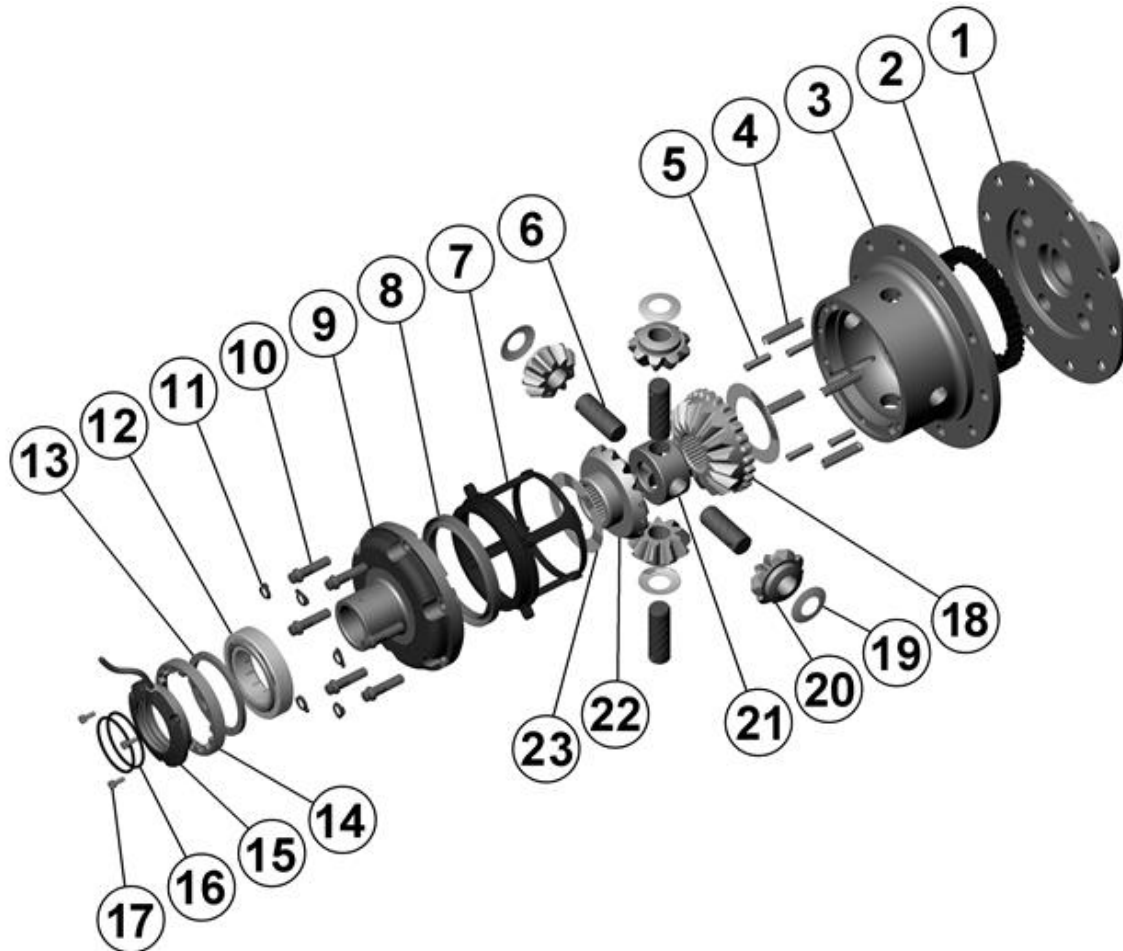

RD144

Nissan H260,34 SPL

****THIS MODEL WAS SUPERSEDED BY RD214, CROSSED OUT PARTS NOT AVAILABLE**

PARTS LIST

ITEM #	QTY	DESCRIPTION	PART #	NOTES
01	1	FLANGE CAP	023204	
02	1	CLUTCH GEAR	050404	
03	1	DIFFERENTIAL CASE	042904	
04	1	RETURN SPRINGS (PK OF 4)	150101SP	
05	1	RETAINING PIN SET (PK OF 4)	120301SP	
06	4	SHORT CROSS SHAFT	060802	
07	1	PISTON	040501SP	
08	1	BONDED SEAL	160703SP	
09	1	CYLINDER CAP ASSEMBLY	031202	
10	1	CYL CAP RETAINING BOLT (PK OF 8)	200205SP	
11	1	LOCKING TAB (8mm) (PK OF 8)	150401SP	
12	1	TAPERED ROLLER BEARING	NOT SUPPLIED	
13	1	CLAMPING PLATE	090301	
14	1	ADJUSTER NUT	100501SP	
15	1	SEAL HOUSING KIT	081201SP	
16	1	SEAL HOUSING O-RINGS (PK OF 2)	160227-2	1
17	4	SEAL HOUSING SCREW	200501	
18	1	SPLINED SIDE GEAR	SEE NOTE	2
19	1	PINION THRUST WASHER (PK OF 4)	151104SP	
20	4	PINION GEAR	SEE NOTE	2
21	1	SPIDER BLOCK	070404	
22	1	SIDE GEAR	SEE NOTE	2
23	1	S GEAR THRUST WASHER (PK OF 2)	151007SP	
*	1	BULKHEAD FITTING KIT (O-RING TYPE)	170111	
*	1	PUSH-IN FITTING (5mm to 1/8"BSPP)	170201SP	
*	1	AIR LINE (5mm DIA X 6m LONG)	170301SP	
*	1	SOLENOID VALVE (12V)	180103	
*	1	SWITCH RR LOCKER	180224SP	
*	1	CABLE TIE (PK OF 25)	180305	
*	1	OPERATING & SERVICE MANUAL	210200	
*	1	INSTALLATION GUIDE	2102144	

* *Not illustrated in exploded view*

NOTES

- 1 For replacement O-rings use only BS138 Viton 75.
- 2 Available only as complete 6 gear set # 728E074
- Refer to seal housing set-up tech note ([Section 5.1](#)).
- For H260 with 37 spline axles, refer to RD70 ([Section 2.70](#)).

RD144

Nissan H260,34 SPL

****THIS MODEL WAS SUPERSEDED BY RD214, CROSSED OUT PARTS NOT AVAILABLE**

EXPLODED DIAGRAM

SPECIFICATIONS

Axle Spline	34 tooth, Ø34.8mm [1.37"]
Ratio Supported	All
Ring Gear ID	165.1mm [6.50"]
Ring Gear Bolts	10 bolts on Ø200mm [7.87"]
Ring Gear Bolt Size	14mm
Ring Gear Torque	212Nm [156 ft-lb]
Backlash	0.15-0.20mm [0.006-0.008"]
Bearing Cap Torque	88Nm [65 ft-lb]