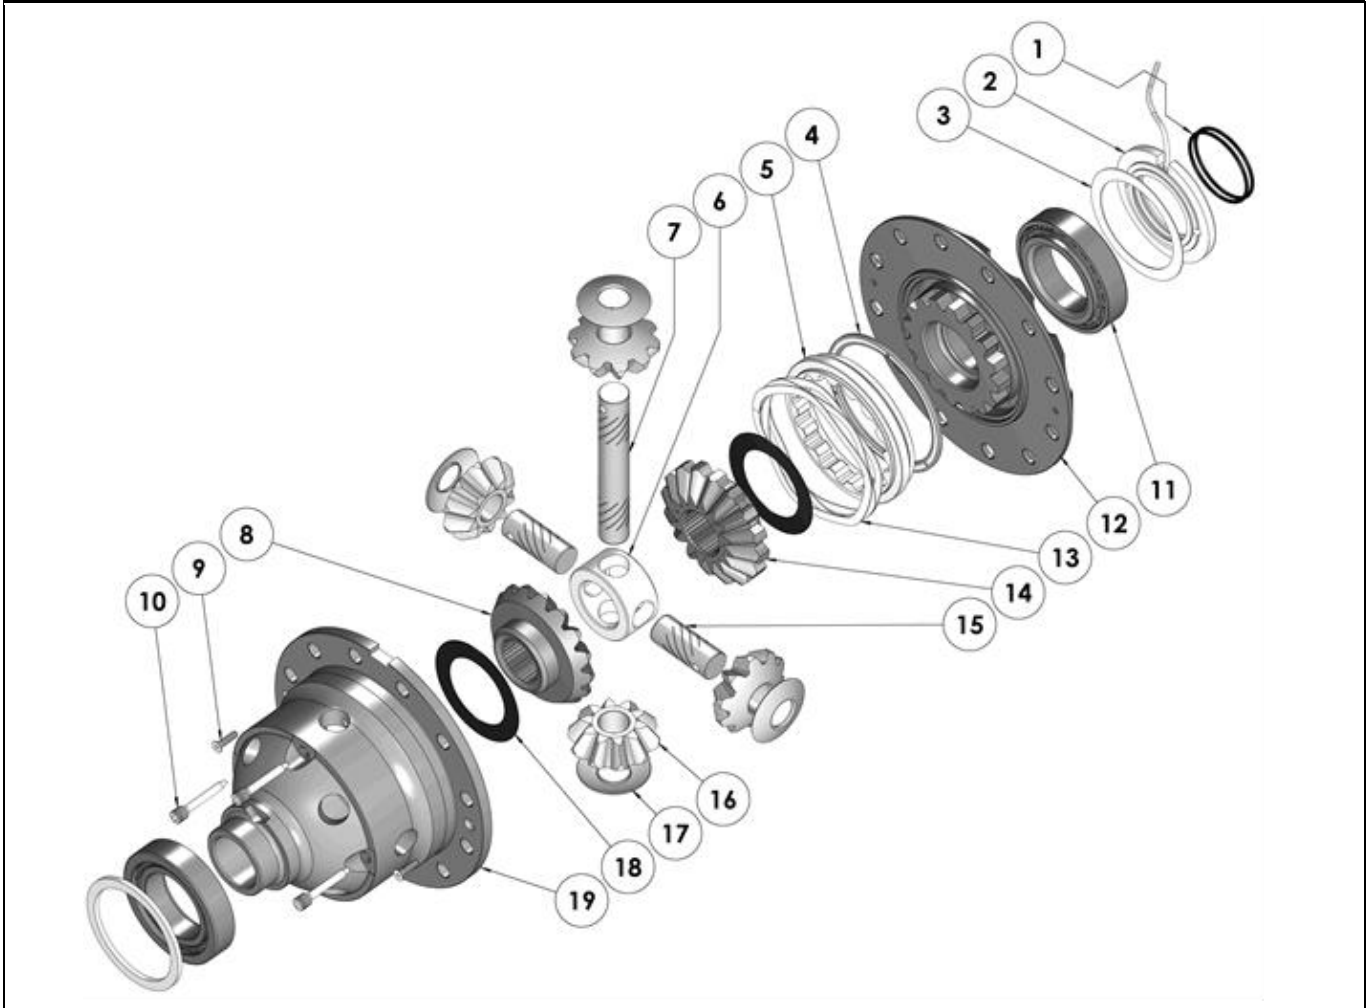

RD146

Toyota 10.5",RR,36 SPL

PARTS LIST

ITEM #	QTY	DESCRIPTION	PART #	NOTES
1	1	SEAL HOUSING O-RINGS (PK OF 2)	160227-2	1
2	1	SEAL HOUSING KIT	081815SP	
3	2	SHIM KIT	SHK005	
*	1	MASTER SHIM	150341	
4	1	BONDED SEAL	160703SP	
5	1	CLUTCH GEAR & WAVESPRING KIT	050907SP	5
*	1	CLUTCH GEAR & RETURN SPRINGS KIT	050807SP	5
6	1	SPIDER BLOCK	070402SP	
7	1	LONG CROSS SHAFT	061501SP	
8	1	SIDE GEAR	SEE NOTE	2
9	1	COUNTERSUNK SCREW (PK OF 2)	200214SP	
10	1	RETAINING PIN (PK OF 4)	120601SP	
11	2	TAPERED ROLLER BEARING	NOT SUPPLIED	
12	1	FLANGE CAP KIT	028609SP	
13	1	WAVESPRING	150707SP	5
*	1	RETURN SPRINGS KIT	150107SP	5
14	1	SPLINED SIDE GEAR	SEE NOTE	2
15	2	SHORT CROSS SHAFT	061601SP	
16	4	PINION GEAR	SEE NOTE	2
17	4	PINION THRUST WASHER	SEE NOTE	3
18	2	SIDE GEAR THRUST WASHER	SEE NOTE	3
19	1	DIFFERENTIAL CASE (SUITS WAVESPRING ONLY)	013229SP	4
*	1	DIFFERENTIAL CASE (SUITS RETURN SPRINGS ONLY)	013209SP	4
*	1	BULKHEAD FITTING KIT (BANJO TYPE)	170114	6
*	1	AIR LINE (6mm DIA X 6m LONG)	170314	6
*	1	SOLENOID VALVE (12V)	180103	
*	1	SWITCH RR LOCKER	180224SP	
*	1	CABLE TIE (PK OF 25)	180305	
*	1	OPERATING & SERVICE MANUAL	210200	
*	1	INSTALLATION GUIDE	2102146	

RD146

Toyota 10.5",RR,36 SPL

EXPLODED DIAGRAM

SPECIFICATIONS

Axle Spline	36 tooth, Ø36.8mm [1.44"]
Ratio Supported	All
Ring Gear ID	167.0mm [6.57"]
Ring Gear OD	267mm [10.5"]
Ring Gear Bolts	12 bolts on Ø204mm [8.03"]
Backlash	0.15-0.25mm [0.006-0.010"]