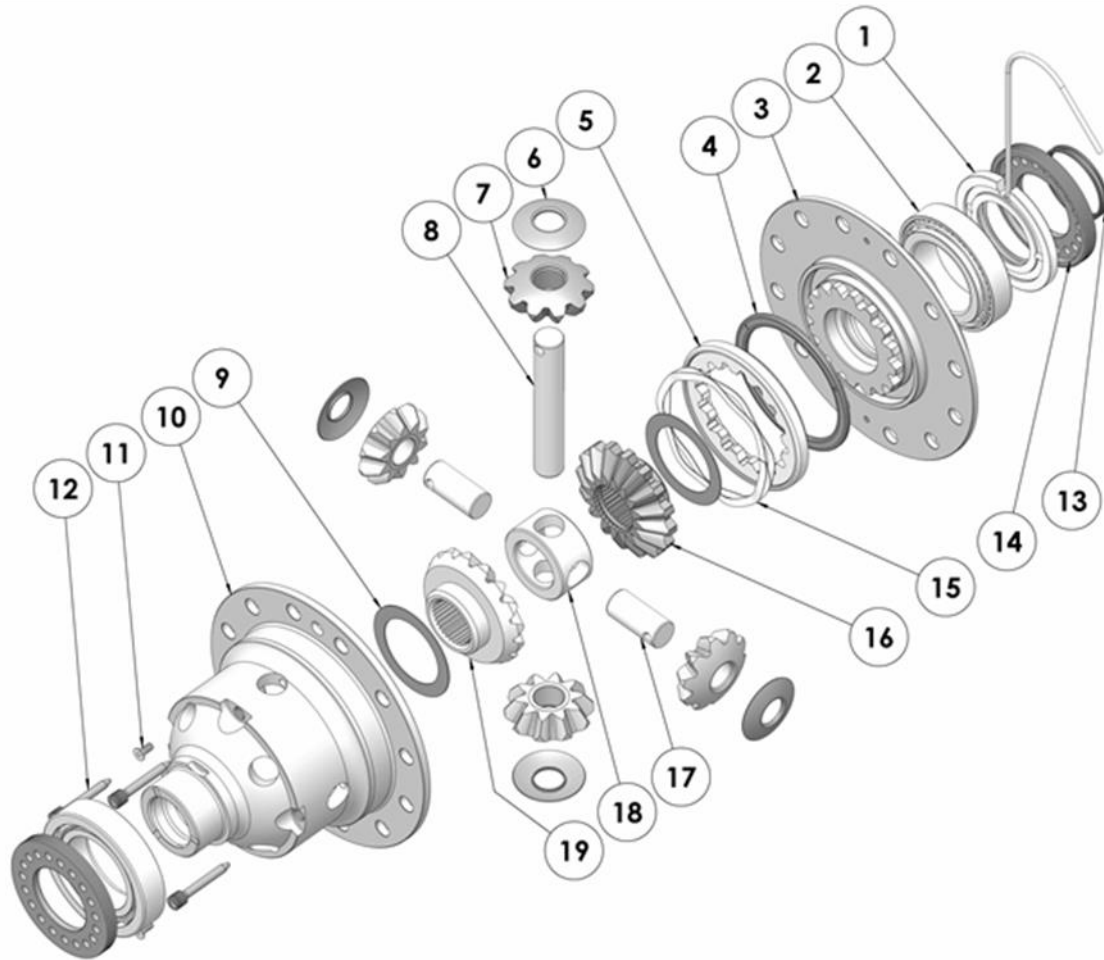

### PARTS LIST

ITEM #	QTY	DESCRIPTION	PART #	NOTES
01	1	SEAL HOUSING KIT	081813SP	
02	-	TAPERED ROLLER BEARING	NOT SUPPLIED	
03	1	FLANGE CAP KIT	027324SP	
04	1	BONDED SEAL	160702SP	
05	1	CLUTCH GEAR & WAVESPRING KIT	050906SP	
06	4	PINION THRUST WASHER	SEE NOTE	3
07	4	PINION GEAR	SEE NOTE	2
08	1	LONG CROSS SHAFT	060204SP	
09	2	SIDE GEAR THRUST WASHER	SEE NOTE	3
10	1	DIFFERENTIAL CASE	013024SP	
11	1	COUNTERSUNK SCREW (PK OF 2)	200213SP	
12	1	RETAINING PIN SET (PK OF 4)	120601SP	
13	1	SEAL HOUSING O-RINGS (PK OF 2)	160207-2	1
14	-	ADJUSTER NUT	NOT SUPPLIED	
15	1	WAVESPRING	150706SP	
16	1	SPLINED SIDE GEAR	SEE NOTE	2
17	2	SHORT CROSS SHAFT	060403SP	
18	1	SPIDER BLOCK	070201SP	
19	1	SIDE GEAR	SEE NOTE	2
*	1	BULKHEAD FITTING KIT (BANJO TYPE)	170114	4
*	1	AIR LINE (6mm DIA X 6m LONG)	170314	4
*	1	SOLENOID VALVE (12V)	180103	
*	1	SWITCH RR LOCKER	180224SP	
*	1	CABLE TIE (PK OF 25)	180305	
*	1	OPERATING & SERVICE MANUAL	210200	
*	1	INSTALLATION GUIDE	2102154	

\* *Not illustrated in exploded view*

### NOTES

- 1 For replacement O-rings use only BS136 Viton 75.
- 2 Available only as complete 6 gear set # 728H211
- 3 Available only as complete thrust washer kit #730H01
- 4 All diffs produced before serial #17070001 came with 5mm air connection system. For information contact ARB.
- For 33 spline IRS models, please refer to RD155 ([Section 2.155](#))

**RD154**

Mitsubishi 9.5",31 SPL,Live axle

**EXPLODED DIAGRAM****SPECIFICATIONS**

Axle Spline	31 tooth, Ø33.6mm [1.32"]
Ratio Supported	All
Ring Gear ID	144.97mm [5.71"]
Ring Gear OD	241.3mm [9.5"]
Ring Gear Bolts	12 bolts on Ø175mm [6.89"]
Ring Gear Torque	152Nm [112 ft-lb]
Backlash	0.13-0.18mm [0.005-0.007"]
Bearing Cap Torque	78Nm [58 ft-lb]