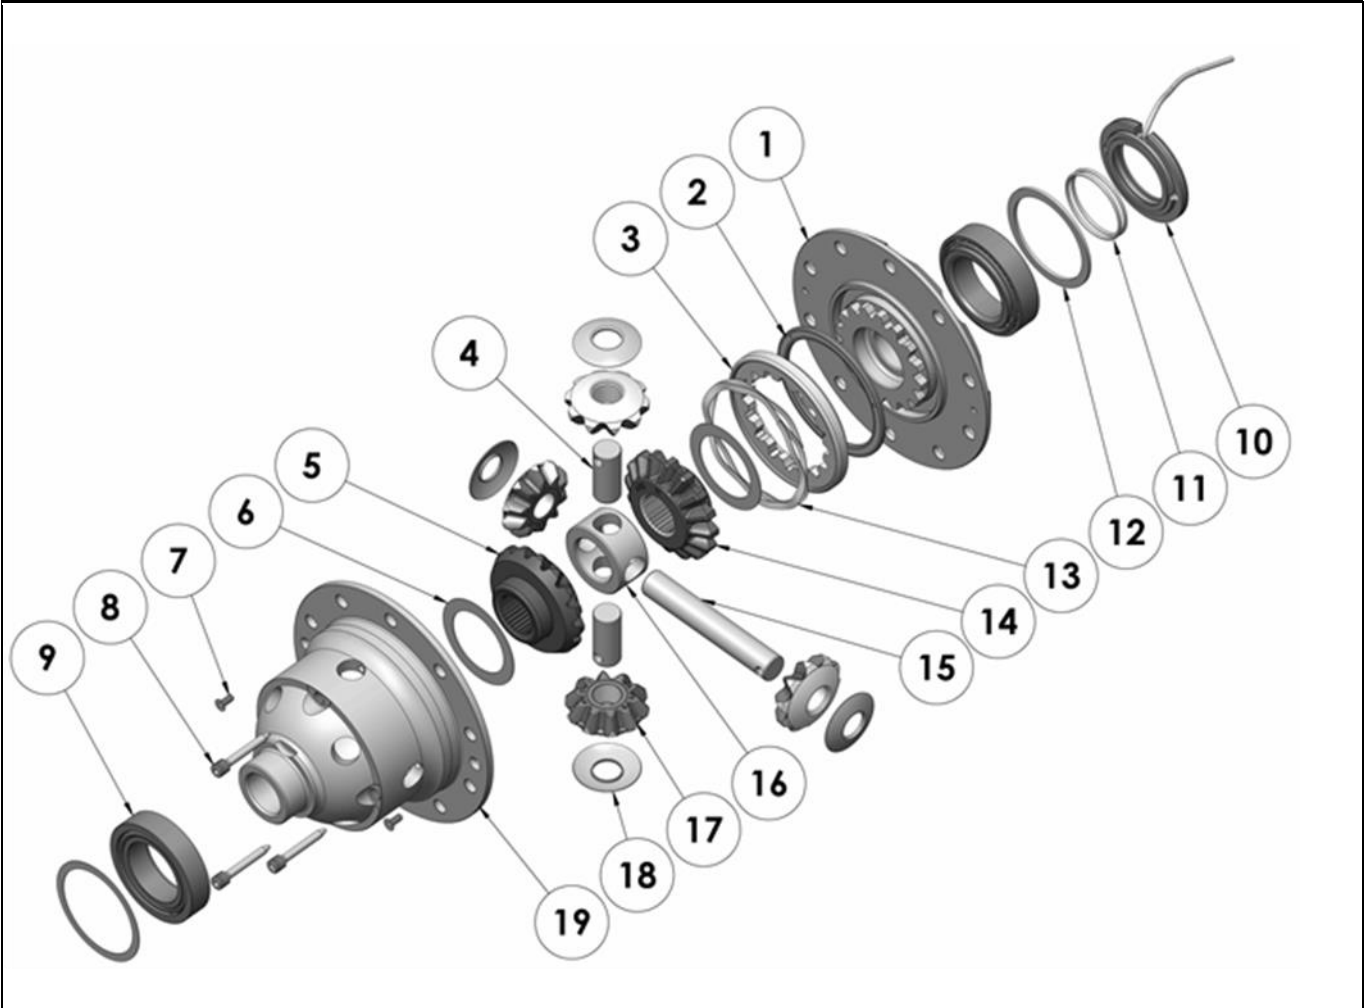

RD158

Dana 50,30 SPL

PARTS LIST

ITEM #	QTY	DESCRIPTION	PART #	NOTES
1	1	FLANGE CAP KIT	027336SP	
2	1	BONDED SEAL	160702SP	
3	1	CLUTCH GEAR & WAVESPRING KIT	050906SP	
4	2	SHORT CROSS SHAFT	060403SP	
5	1	SIDE GEAR	SEE NOTE	3
6	2	SIDE GEAR THRUST WASHER	SEE NOTE	4
7	1	COUNTERSUNK SCREW (PK OF 2)	200213SP	
8	1	RETAINING PIN SET (PK OF 4)	120601SP	
9	*	TAPERED ROLLER BEARING	NOT SUPPLIED	2
10	1	SEAL HOUSING KIT	081823SP	
11	1	SEAL HOUSING O-RINGS (PK OF 2)	160207-2	1
12	1	SHIM KIT	SHK009	
*	1	MASTER SHIM	150305	
13	1	WAVESPRING	150706SP	
14	1	SPLINED SIDE GEAR	SEE NOTE	3
15	1	LONG CROSS SHAFT	060204SP	
16	1	SPIDER BLOCK	070201SP	
17	4	PINION GEAR	SEE NOTE	3
18	4	PINION THRUST WASHER	SEE NOTE	4
19	1	DIFFERENTIAL CASE	013036SP	
*	1	BULKHEAD FITTING KIT (BANJO TYPE)	170114	5
*	1	AIR LINE (6mm DIA X 6m LONG)	170314	5
*	1	SOLENOID VALVE (12V)	180103	
*	1	SWITCH FR LOCKER	180223SP	
*	1	CABLE TIE (PK OF 25)	180305	
*	1	OPERATING & SERVICE MANUAL	210200	
*	1	INSTALLATION GUIDE	2102158	

* *Not illustrated in exploded view*

NOTES

- 1 For replacement O-rings use only BS136 Viton 75.
- 2 For replacement bearing use Timken part # LM104948 / LM104911A
- 3 Available only as complete 6 gear set # 728H081
- 4 Available only as complete thrust washer kit #730H01
- 5 All diffs produced before serial #17070001 came with 5mm air connection system. For information contact ARB.
- For Ford IFS installation refer to tech note ([Section 5.12](#)) for alternative to C-clip use.

RD158

Dana 50,30 SPL

EXPLODED DIAGRAM

SPECIFICATIONS

Axle Spline	30 tooth, Ø33.3mm [1.31"]
Ratio Supported	All
Ring Gear ID	141.3mm [5.56"]
Ring Gear OD	229mm [9.0"]
Ring Gear Bolts	10 bolts on Ø168mm [6.61"]
Ring Gear Torque	88Nm [65 ft-lb]
Backlash	0.15-0.25mm [0.006-0.010"]
Bearing Cap Torque	81Nm [60 ft-lb]