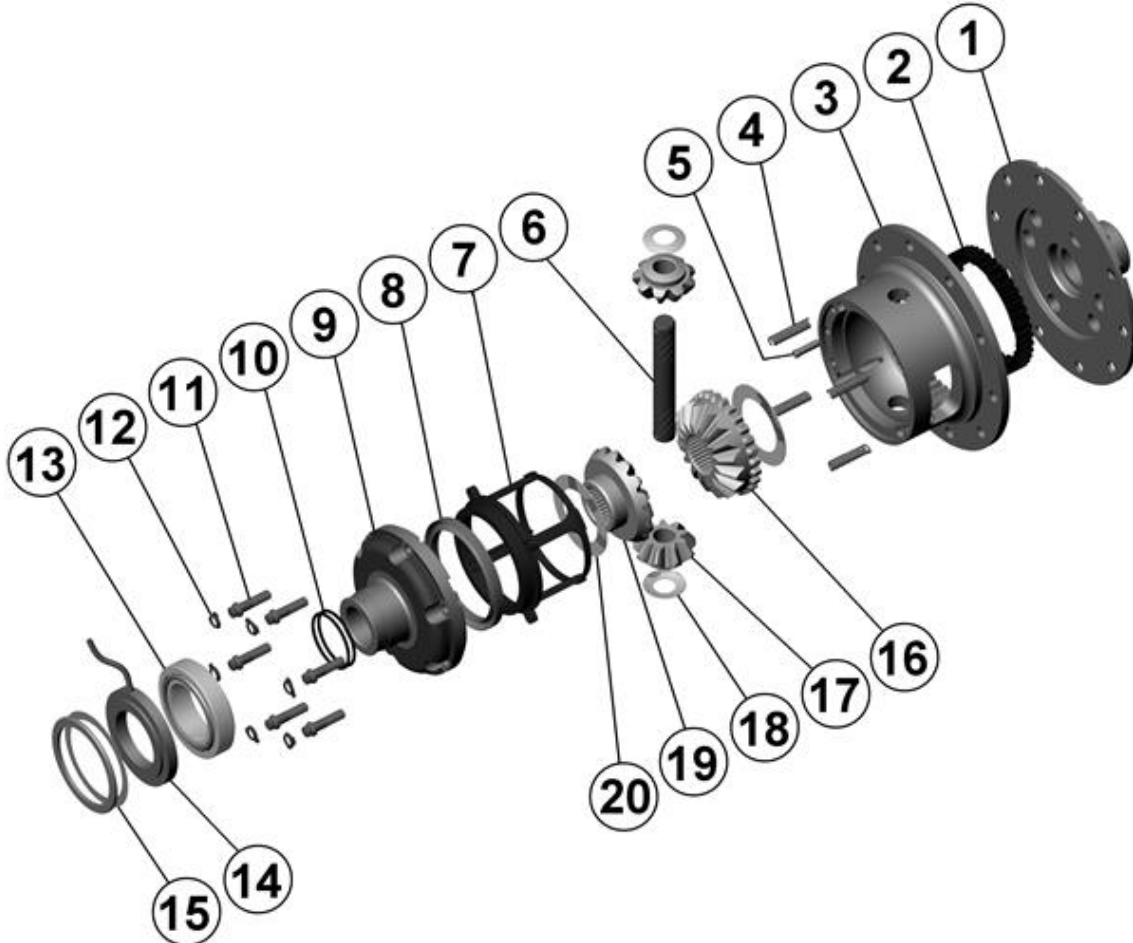

RD16

Ford 8.8",28 SPL**

****THIS MODEL WAS SUPERSEDED BY RD82, CROSSED OUT PARTS NOT AVAILABLE**

PARTS LIST

ITEM #	QTY	DESCRIPTION	PART #	NOTES
01	1	FLANGE CAP	020904	
02	1	CLUTCH GEAR	050304	
03	1	DIFFERENTIAL CASE	040903	
04	1	RETURN SPRING (PK OF 4)	150101SP	
05	1	RETAINING PIN SET (PK OF 4)	120301SP	
06	1	LONG CROSS SHAFT	060204SP	
07	1	PISTON	040304	
08	1	U-RING	460304SP	
09	1	CYLINDER CAP ASSEMBLY	030402	
10	1	SEAL HOUSING O-RINGS (PK OF 2)	160205-2	1
11	1	CYL CAP RETAINING BOLT (PK OF 8)	200205SP	
12	1	LOCKING TAB (8mm) (PK OF 8)	150401SP	
13	1	TAPERED ROLLER BEARING	160104	2
14	1	SEAL HOUSING KIT	080501SP	
15	1	SHIM KIT	SHK002	
16	1	SPLINED SIDE GEAR	SEE NOTE	3
17	2	PINION GEAR	SEE NOTE	3
18	1	PINION THRUST WASHER (PK OF 4)	151103SP	
19	1	SIDE GEAR	SEE NOTE	3
20	1	S GEAR THRUST WASHER (PK OF 2)	151003SP	
*	1	C-CLIP KIT	CCK003	
*	1	BULKHEAD FITTING KIT	170102	
*	1	PUSH-IN FITTING (5mm to 1/8"BSPP)	170201SP	
*	1	AIR LINE (5mm DIA X 6m LONG)	170301SP	
*	1	SOLENOID VALVE (12V)	180103	
*	1	SWITCH RR LOCKER	180224	*
*	1	CABLE TIE (PK OF 25)	180305	
*	1	OPERATING & SERVICE MANUAL	210200	
*	1	INSTALLATION GUIDE	210216	

* *Not illustrated in exploded view*

NOTES

- 1 For replacement O-rings use only BS132 Viton 75.
- 2 For replacement bearing use Timken part # LM603049 / LM603011.
- 3 Available only as complete 4 gear set #728D042C
- For information on RD16 models with 4 cylinder cap bolts, contact ARB.

RD16

Ford 8.8",28 SPL**

****THIS MODEL WAS SUPERSEDED BY RD82, CROSSED OUT PARTS NOT AVAILABLE**

EXPLODED DIAGRAM

SPECIFICATIONS

Axle Spline	28 tooth, Ø30.5mm [1.20"]
Ratio Supported	All
Ring Gear ID	127.0mm [5.00"]
Ring Gear OD	224mm [8.8"]
Ring Gear Bolts	10 bolts on Ø152mm [6.00"]
Ring Gear Torque	81Nm [60 ft-lb]
Backlash	0.28-0.41mm [0.011-0.016"]
Bearing Cap Torque	81Nm [60 ft-lb]