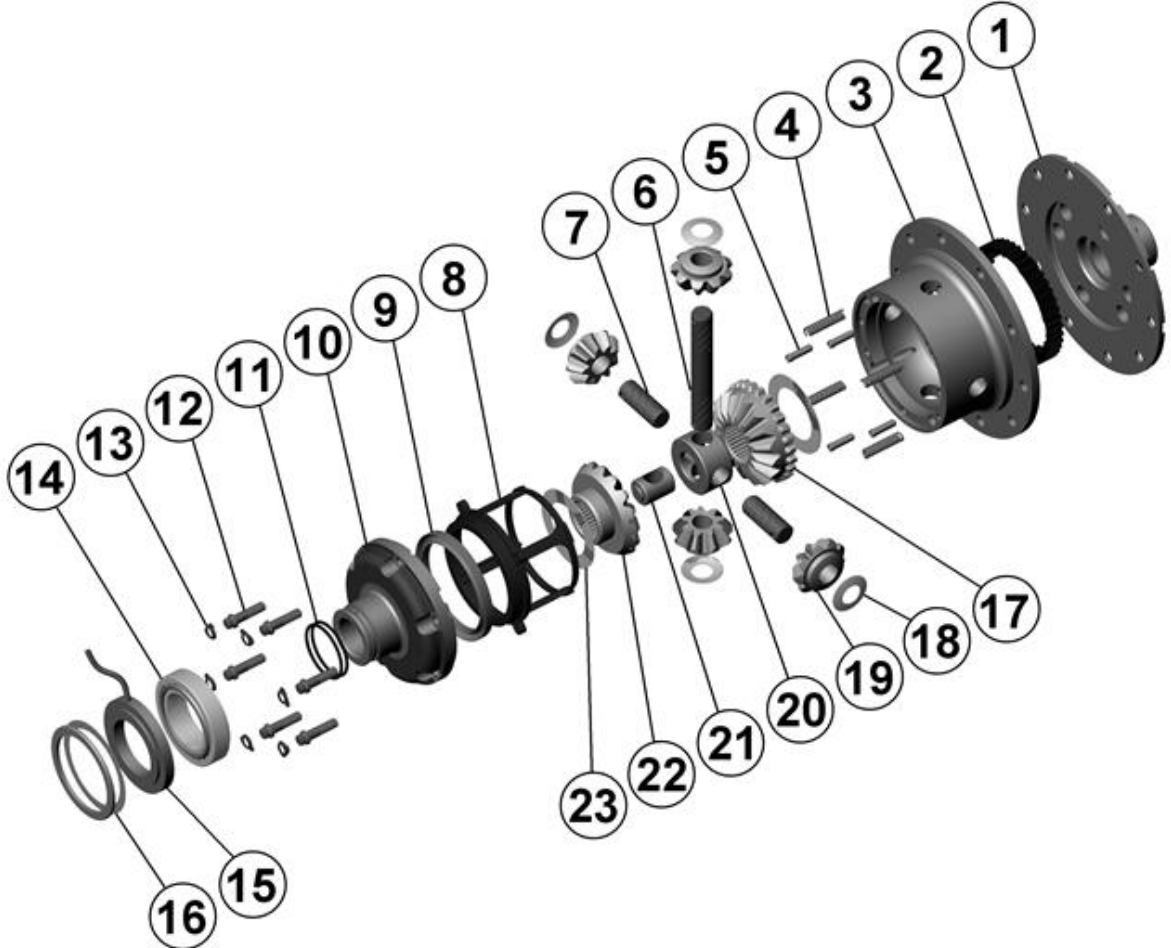

RD18

Dana 44,19 SPL,3.92 & UP**

****THIS MODEL IS NO LONGER IN PRODUCTION, CROSSED OUT PARTS ARE UNAVAILABLE**

PARTS LIST

ITEM #	QTY	DESCRIPTION	PART #	NOTES
01	1	FLANGE CAP	020502	
02	1	CLUTCH GEAR	050402	
03	1	DIFFERENTIAL CASE	040505	
04	1	RETURN SPRINGS (PK OF 4)	150101SP	
05	1	RETAINING PIN SET (PK OF 4)	120102SP	
*	1	RETAINING PIN SET (PK OF 4)	120302SP	
06	1	LONG CROSS SHAFT	060403	
07	2	SHORT CROSS SHAFT	060303	
08	1	PISTON	040103SP	
09	1	BONDED SEAL	160701SP	
10	1	CYLINDER CAP	030410	
11	1	SEAL HOUSING O-RINGS (PK OF 2)	160205-2	1
12	1	CYL CAP RETAINING BOLT (PK OF 8)	200205SP	
13	1	LOCKING TAB (8mm) (PK OF 8)	150401SP	
14	1	TAPERED ROLLER BEARING	160101	2
15	1	SEAL HOUSING KIT	080304SP	
16	1	SHIM KIT	SHK004	
17	1	SPLINED SIDE GEAR	SEE NOTE	3
18	1	PINION THRUST WASHER (PK OF 4)	151101SP	
19	4	PINION GEAR	SEE NOTE	3
20	1	SPIDER BLOCK	070404	
21	1	THRUST BLOCK	110202SP	
22	1	SIDE GEAR	SEE NOTE	3
23	1	S GEAR THRUST WASHER (PK OF 2)	151003SP	
*	1	BULKHEAD FITTING KIT (O-RING TYPE)	170111	
*	1	PUSH-IN FITTING (5mm to 1/8"BSPP)	170201SP	
*	1	AIR LINE (5mm DIA X 6m LONG)	170301SP	
*	1	SOLENOID VALVE (12V)	180103	
*	1	SWITCH RR LOCKER	180224	
*	1	CABLE TIE (PK OF 25)	180305	
*	1	OPERATING & SERVICE MANUAL	210200	
*	1	INSTALLATION GUIDE	210218	

* *Not illustrated in exploded view*

NOTES

- 1 For replacement O-rings use only BS132 Viton 75.
- 2 For replacement bearing use Timken part # LM104949 / LM104912.
- 3 Available only as complete 6 gear set # 728B054
- For information on RD18 models with 4 cylinder cap bolts, contact ARB.

RD18

Dana 44, 19 SPL, 3.92 & UP**

****THIS MODEL IS NO LONGER IN PRODUCTION, CROSSED OUT PARTS ARE UNAVAILABLE**

EXPLODED DIAGRAM

SPECIFICATIONS

Axle Spline	19 tooth, Ø31.8mm [1.25"]
Ratio Supported	3.92:1 & up
Ring Gear ID	141.3mm [5.56"]
Ring Gear OD	216mm [8.5"]
Ring Gear Bolts	10 bolts on Ø168mm [6.61"]
Ring Gear Torque	75Nm [55 ft-lb]
Backlash	0.15-0.25mm [0.006-0.010"]
Bearing Cap Torque	81Nm [60 ft-lb]