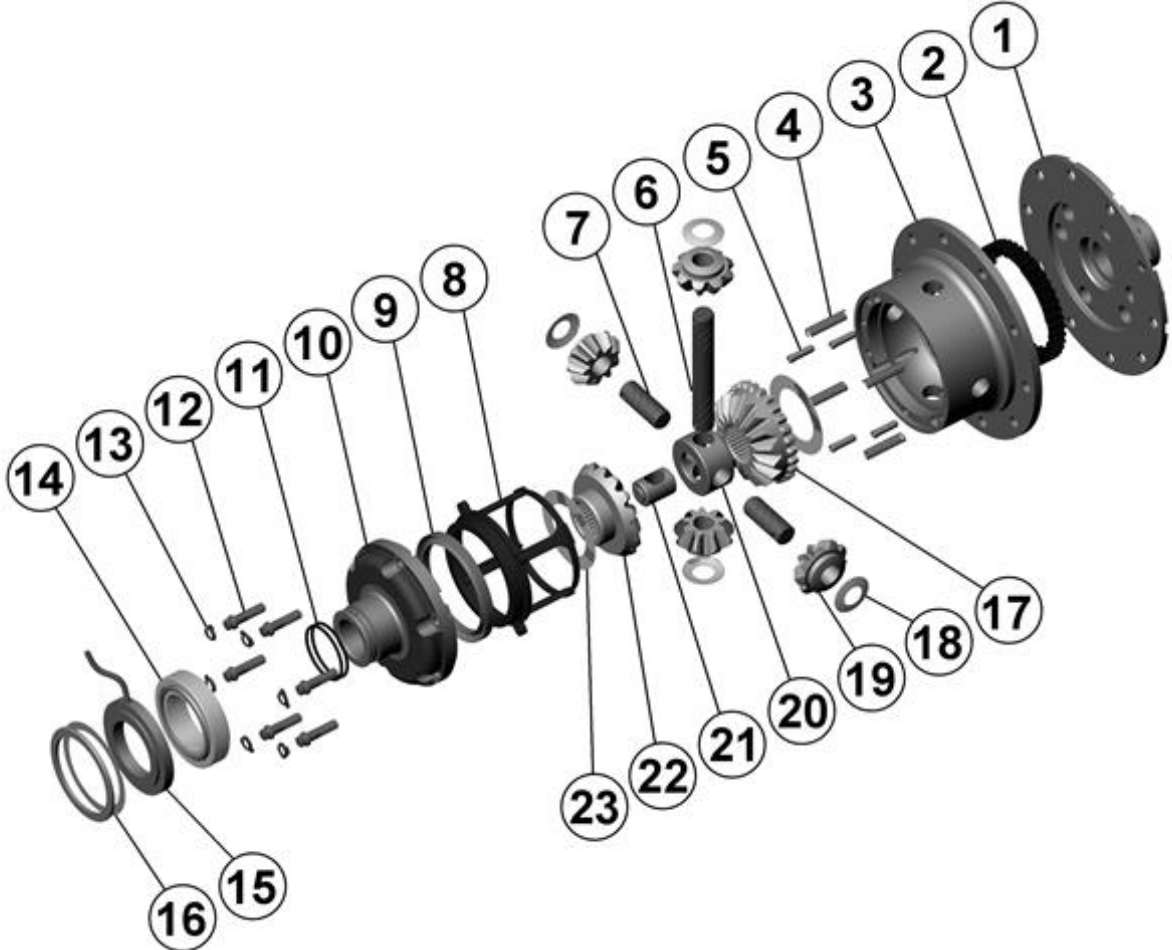

RD19

Dana 44,19 SPL,3.73 & DN**

****THIS MODEL IS NO LONGER IN PRODUCTION, CROSSED OUT PARTS ARE UNAVAILABLE**

PARTS LIST

ITEM #	QTY	DESCRIPTION	PART #	NOTES
01	1	FLANGE CAP	020602	
02	1	CLUTCH GEAR	050402	
03	1	DIFFERENTIAL CASE	040604	
04	1	RETURN SPRINGS (PK OF 4)	150101SP	
05	1	RETAINING PIN SET (PK OF 2)	120102SP	
*	1	RETAINING PIN SET (PK OF 2)	120302SP	
06	1	LONG CROSS SHAFT	060403	
07	2	SHORT CROSS SHAFT	060303	
08	1	PISTON	040103SP	
09	1	BONDED SEAL	160701SP	
10	1	CYLINDER CAP	030410	
11	1	SEAL HOUSING O-RINGS (PK OF 2)	160205-2	1
12	1	CYL CAP RETAINING BOLT (PK OF 8)	200205SP	
13	1	LOCKING TAB (8mm) (PK OF 8)	150401SP	
14	1	TAPERED ROLLER BEARING	160101	2
15	1	SEAL HOUSING KIT	080304SP	
16	1	SHIM KIT	SHK004	
17	1	SPLINED SIDE GEAR	SEE NOTE	3
18	1	PINION THRUST WASHER (PK OF 4)	151101SP	
19	4	PINION GEAR	SEE NOTE	3
20	1	SPIDER BLOCK	070101SP	
21	1	THRUST BLOCK	110202SP	
22	1	SIDE GEAR	SEE NOTE	3
23	1	S GEAR THRUST WASHER (PK OF 2)	151003SP	
*	1	BULKHEAD FITTING KIT (O-RING TYPE)	170111	
*	1	PUSH-IN FITTING (5mm to 1/8"BSPP)	170201SP	
*	1	AIR LINE (5mm DIA X 6m LONG)	170301SP	
*	1	SOLENOID VALVE (12V)	180103	
*	1	SWITCH RR LOCKER	180224	
*	1	CABLE TIE (PK OF 25)	180305	
*	1	OPERATING & SERVICE MANUAL	210200	
*	1	INSTALLATION GUIDE	210219	

* *Not illustrated in exploded view*

NOTES

- 1 For replacement O-rings use only BS132 Viton 75.
- 2 For replacement bearing use Timken part # LM104949 / LM104912.
- 3 Available only as complete 6 gear set # 728B051
- For information on RD19 models with 4 cylinder cap bolts, contact ARB.

RD19

Dana 44, 19 SPL, 3.73 & DN**

****THIS MODEL IS NO LONGER IN PRODUCTION, CROSSED OUT PARTS ARE UNAVAILABLE**

EXPLODED DIAGRAM

SPECIFICATIONS

Axle Spline	19 tooth, Ø31.8mm [1.25"]
Ratio Supported	3.73:1 & down
Ring Gear ID	141.3mm [5.56"]
Ring Gear OD	216mm [8.5"]
Ring Gear Bolts	10 bolts on Ø168mm [6.61"]
Ring Gear Torque	75Nm [55 ft-lb]
Backlash	0.15-0.25mm [0.006-0.010"]
Bearing Cap Torque	81Nm [60 ft-lb]