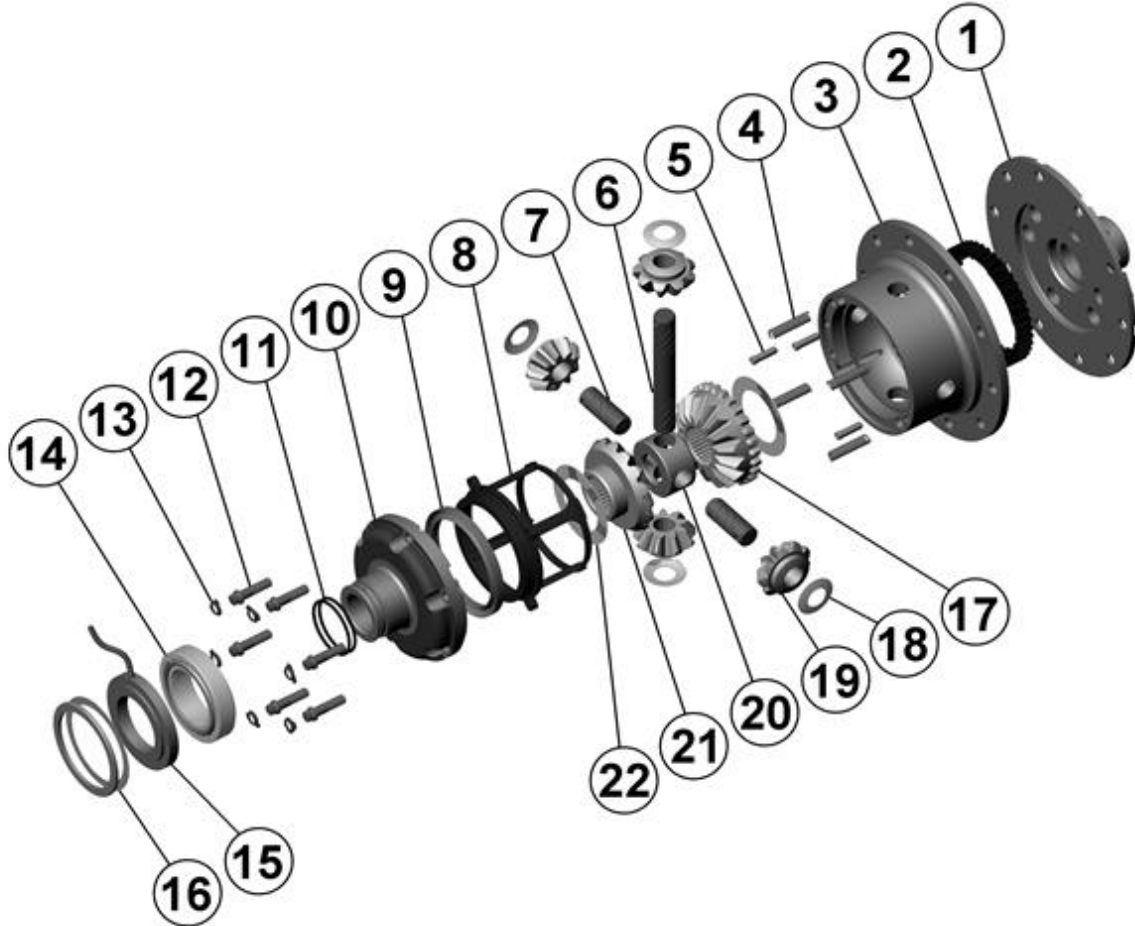

* *Not illustrated in exploded view*

NOTES

- 1 For replacement O-rings use only BS136 Viton 75.
- 2 For replacement bearing use Timken part # 387A / 382A.
- 3 Available only as complete 6 gear set # 728A051
- For use with a ring and pinion ratio of 4.70:1 refer to RD32 ([Section 2.32](#)).
- For information on RD20 models with metal pistons, contact ARB.
- This axle suits Dana 60 cover assemblies.

RD20

Land Rover, Salisbury, 3.54:1

****THIS MODEL WAS SUPERSEDED BY RD161, CROSSED OUT PARTS NOT AVAILABLE**

EXPLODED DIAGRAM

SPECIFICATIONS

Axle Spline	24 tooth, Ø31.5mm [1.24"]
Ratio Supported	3.54:1
Ring Gear ID	162.0mm [6.38"]
Ring Gear Bolts	12 bolts on Ø191mm [7.50"]
Ring Gear Torque	136Nm [100 ft-lb]
Backlash	0.15-0.27mm [0.006-0.011"]
Bearing Cap Torque	134Nm [99 ft-lb]
Pre-load Amount	0.13mm [0.005"]