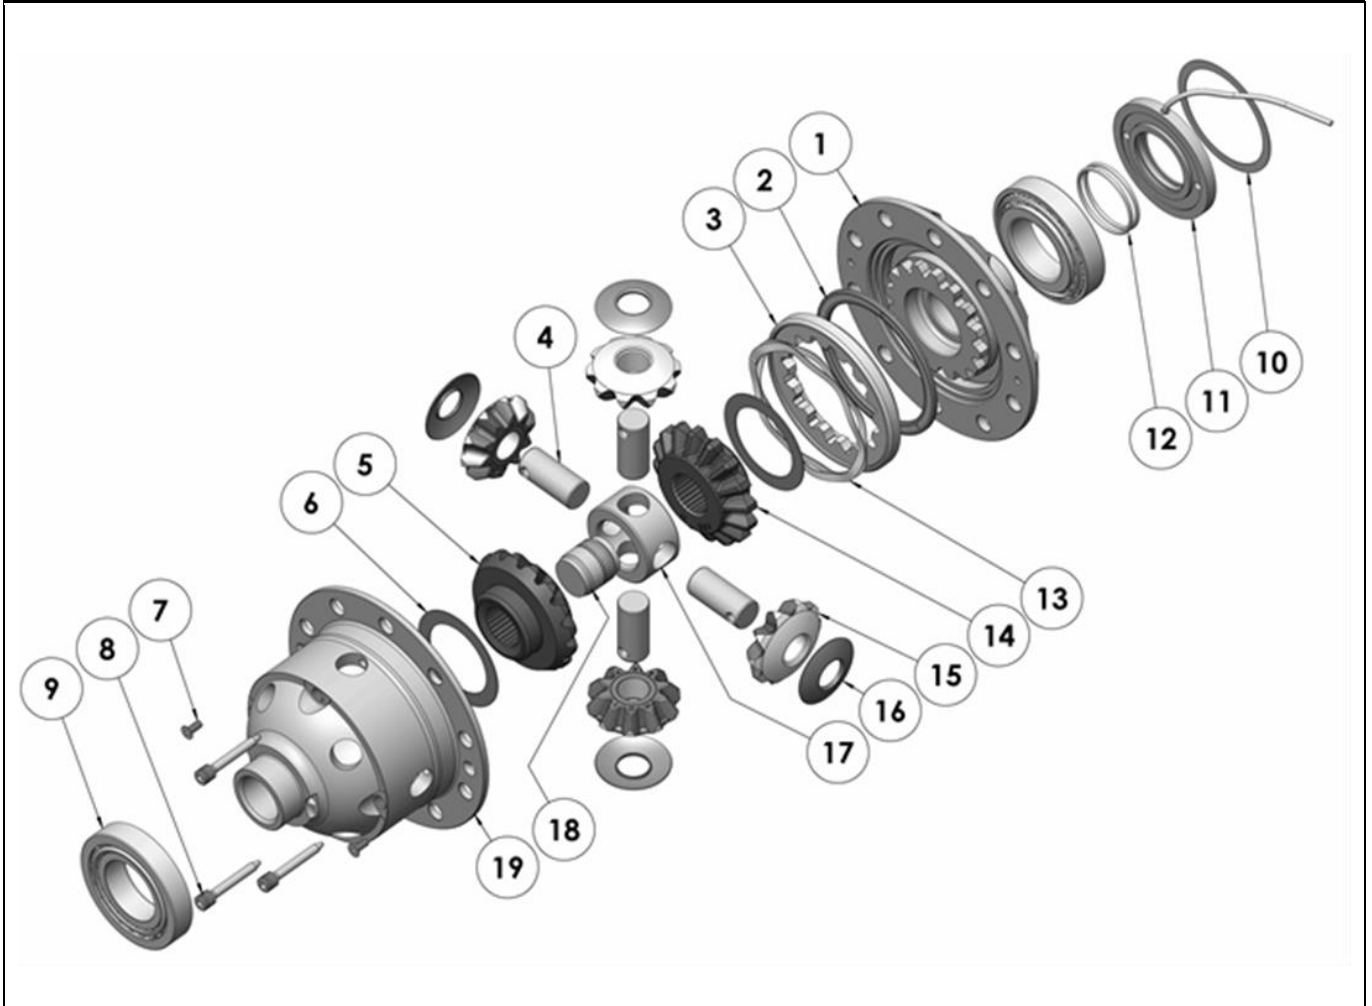

RD201

Nissan C200,31 SPL

PARTS LIST

ITEM #	QTY	DESCRIPTION	PART #	NOTES
1	1	FLANGE CAP KIT	027334SP	
2	1	BONDED SEAL	160702SP	
3	1	CLUTCH GEAR & WAVESPRING KIT	050906SP	
4	4	SHORT CROSS SHAFT	060403SP	
5	1	SIDE GEAR	SEE NOTE	2
6	2	SIDE GEAR THRUST WASHER	SEE NOTE	3
7	1	COUNTERSUNK SCREW (PK OF 2)	200213SP	
8	1	RETAINING PIN SET (PK OF 4)	120601SP	
9	*	TAPERED ROLLER BEARING	NOT SUPPLIED	
10	1	SHIM KIT	SHK009	
11	1	SEAL HOUSING KIT	080803SP	
12	1	SEAL HOUSING O-RINGS (PK OF 2)	160205-2	1
13	1	WAVESPRING	150706SP	
14	1	SPLINED SIDE GEAR	SEE NOTE	2
15	4	PINION GEAR	SEE NOTE	2
16	4	PINION THRUST WASHER	SEE NOTE	3
17	1	SPIDER BLOCK	070201SP	
18	1	THRUST BLOCK	110501SP	
19	1	DIFFERENTIAL CASE	013033SP	
*	1	BULKHEAD FITTING (BANJO TYPE)	170114	4
*	1	AIR LINE (6mm DIA X 6m LONG)	170314	4
*	1	SOLENOID VALVE (12V)	180103	
*	1	SWITCH RR LOCKER	180224SP	
*	1	CABLE TIE (PK OF 25)	180305	
*	1	OPERATING & SERVICE MANUAL	210200	
*	1	INSTALLATION GUIDE	2102201	

* *Not illustrated in exploded view*

NOTES

- 1 For replacement O-rings use only BS132 Viton 75.
- 2 Available only as complete 6 gear set # 728H151
- 3 Available only as complete thrust washer kit #730H01
- 4 All diffs produced before serial #17070001 came with 5mm air connection system. For information contact ARB.
- When used with 10mm ring gear bolts, adapter sleeves of the following size are required:
 Outside: Ø12.15mm [0.478"]
 Inside: Ø10.45mm [0.411"]
 Length: 10mm [0.39"]
 Bolt Torque: 74Nm [55 ft-lb]
- Refer to axle modification tech note ([Sec. 5.4](#)) if axle binds inside carrier.
- Refer to pinion modification tech note ([Sec. 5.6](#))
- For 29 spline model refer to RD202 ([Sec. 2.202](#))

RD201

Nissan C200,31 SPL

EXPLODED DIAGRAM

SPECIFICATIONS

Axle Spline	31 tooth, Ø32.0mm [1.26"]
Ratio Supported	All
Ring Gear ID	128.0mm [5.04"]
Ring Gear Bolts	10 bolts on Ø150mm [5.91"]
Ring Gear Bolt Size	12mm
Ring Gear Torque	120Nm [89 ft-lb]
Backlash	0.13-0.18mm [0.005-0.007"]
Bearing Cap Torque	93Nm [69 ft-lb]